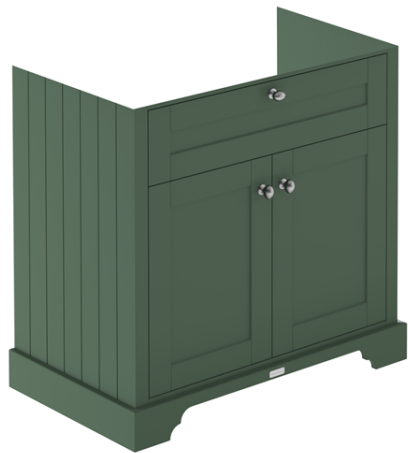

Sales Code: LOF835

Description: 800 2-Door Unit & Basin 3Th

Packaging Details

Barcode: 5056462646787

Sales Code: NLV035

Description: 800mm Traditional Basin 3Th

Product Dimensions

Height (mm):	218
Width (mm):	820
Depth (mm):	480
Nett Weight (kg):	21

Pans/Bidets: Trap Style: Not Applicable Includes Seat: Not Applicable

Seats: Seat Type: Not Applicable Material: Not Applicable
Function: Not Applicable Hinge Type: Not Applicable
Hinge Material: Not Applicable

Sales Code: LON805

Description: 800 2-Door Basin Unit

Product Dimensions

Height (mm):	810
Width (mm):	821
Depth (mm):	471
Nett Weight (kg):	35.5

Packaging Dimensions

Height (mm):	851
Width (mm):	854
Depth (mm):	511
Gross Weight (kg):	36