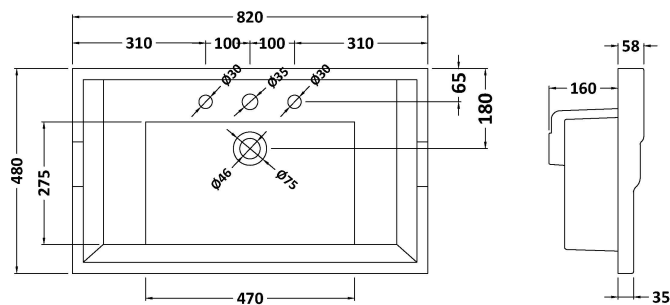

Sales Code: LOF835

Description: 800 2-Door Unit & Basin 3Th

Packaging Details

Barcode: 5056462646787

Sales Code: NLV035

Description: 800mm Traditional Basin 3Th

Product Dimensions

Height (mm):	218
Width (mm):	820
Depth (mm):	480
Nett Weight (kg):	21

Packaging Dimensions

Height (mm):	260
Width (mm):	840
Depth (mm):	500
Gross Weight (kg):	22

Packaging Data

Box Colour:	Brown Cardboard Box - Printed
Box Qty:	1
Label Size:	100 x 50
Label Colour:	White Label
Label Qty:	2

Outer Box Dimensions (If Applicable)

Height (mm):	
Width (mm):	
Depth (mm):	
Gross Weight (kg):	
Barcode:	5055275830031

Product Details

Country of Origin:	China
Fitting Instruction:	No
Certification: CE & UKCA:	WRAS: WRAS No:
Product Material:	Vitreous China
Fixing Supplied:	No

Sales Code: LON805

Description: 800 2-Door Basin Unit

Product Dimensions

Height (mm):	810
Width (mm):	821
Depth (mm):	471
Nett Weight (kg):	35.5

Packaging Dimensions

Height (mm):	851
Width (mm):	854
Depth (mm):	511
Gross Weight (kg):	36