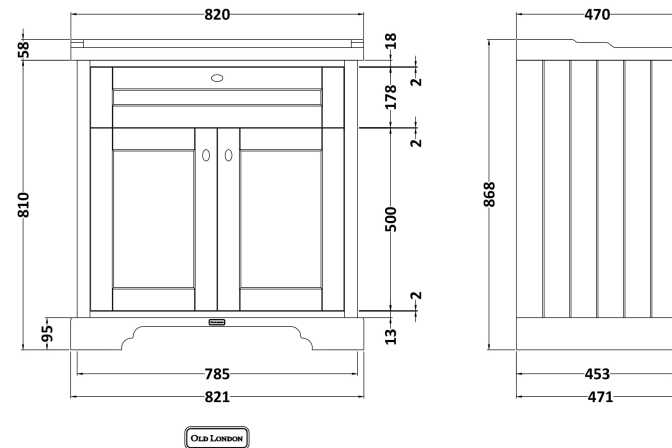

Sales Code: LOF835

Description: 800 2-Door Unit & Basin 3Th

Packaging Details

Barcode: 5056462646787

Sales Code: NLV035

Description: 800mm Traditional Basin 3Th

Product Dimensions

Height (mm):	218
Width (mm):	820
Depth (mm):	480
Nett Weight (kg):	21

Packaging Dimensions

Height (mm):	260
Width (mm):	840
Depth (mm):	500
Gross Weight (kg):	22

Packaging Data

Box Colour:	Brown Cardboard Box - Printed
Box Qty:	1
Label Size:	100 x 50
Label Colour:	White Label
Label Qty:	2

Outer Box Dimensions (If Applicable)

Height (mm):	
Width (mm):	
Depth (mm):	
Gross Weight (kg):	
Barcode:	5055275830031

Product Details

Country of Origin:	China
Fitting Instruction:	No
Certification: CE & UKCA:	WRAS: WRAS No:
Product Material:	Vitreous China
Fixing Supplied:	No

Sales Code: LON805

Description: 800 2-Door Basin Unit

Product Dimensions

Height (mm):	810
Width (mm):	821
Depth (mm):	471
Nett Weight (kg):	35.5

Packaging Dimensions

Height (mm):	851
Width (mm):	854
Depth (mm):	511
Gross Weight (kg):	36