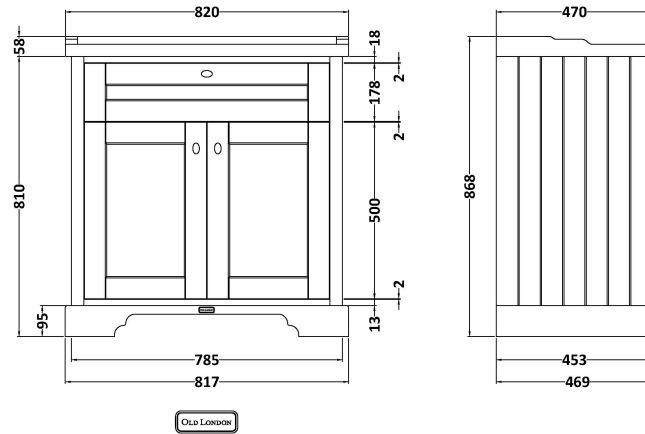

Sales Code: LOF835

Description: 800 2-Door Unit & Basin 3Th

Packaging Details

Barcode: 5056462646787

Sales Code: NLV035

Description: 800mm Traditional Basin 3Th

Product Dimensions

Height (mm):	218
Width (mm):	820
Depth (mm):	480
Nett Weight (kg):	21

Packaging Dimensions

Height (mm):	260
Width (mm):	840
Depth (mm):	500
Gross Weight (kg):	22

Packaging Data

Box Colour:	Brown Cardboard Box - Printed
Box Qty:	1
Label Size:	100 x 50
Label Colour:	White Label
Label Qty:	2

Outer Box Dimensions (If Applicable)

Height (mm):	
Width (mm):	
Depth (mm):	
Gross Weight (kg):	
Barcode:	5055275830031

Product Details

Country of Origin:	China
Fitting Instruction:	No
Certification: CE & UKCA:	WRAS: WRAS No:
Product Material:	Vitreous China
Fixing Supplied:	No

Sales Code: LON805

Description: 800 2-Door Basin Unit

Product Dimensions

Height (mm):	810
Width (mm):	821
Depth (mm):	471
Nett Weight (kg):	35.5

Packaging Dimensions

Height (mm):	851
Width (mm):	854
Depth (mm):	511
Gross Weight (kg):	36