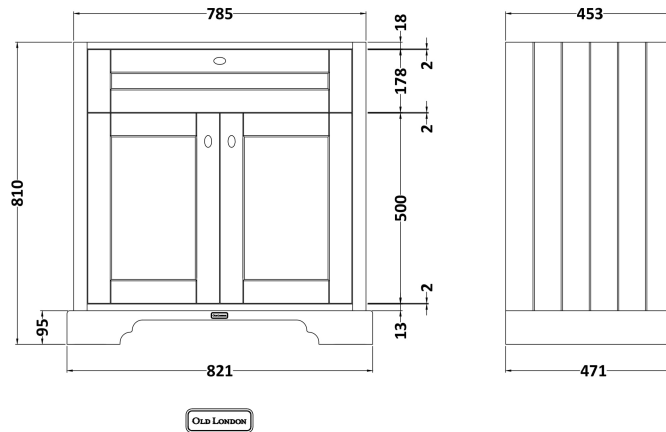

Sales Code: LOF235

Description: 800 2-Door Unit & Basin 3Th

Packaging Details

Barcode: 5056211819431

Sales Code: LON205

Description: 800 2-Door Basin Unit

Product Dimensions

Height (mm):	810
Width (mm):	821
Depth (mm):	471
Nett Weight (kg):	35.5

Packaging Dimensions

Height (mm):	851
Width (mm):	854
Depth (mm):	511
Gross Weight (kg):	36

Packaging Data

Box Colour:	Brown Cardboard Box
Box Qty:	1
Label Size:	150 x 100
Label Colour:	White Label
Label Qty:	2

Outer Box Dimensions (If Applicable)

Height (mm):	
Width (mm):	
Depth (mm):	
Gross Weight (kg):	
Barcode:	5056211818021

Product Details

Country of Origin:	Ireland
Fitting Instruction:	No
CE & UKCA:	
FSC Certified Materials:	Yes
Colour:	Storm Grey
Construction Method:	Cam & Wood Dowel
Construction Type:	Rigid
Cabinet Finish:	Mdf Vinyl Textured Woodgrain
Fascia Finish:	Mdf Vinyl Textured Woodgrain
Cabinet Thickness (mm):	18
Fascia Thickness (mm):	18
Drawer Included:	No
Drawer Type:	Not Applicable
No of Shelves:	1
Hinge Type:	95 Degree Inset Clip-On S/C
Hinge Included:	Yes
Adjustable Legs:	Not Applicable
Fixings Included:	Not Required
Handle Style:	Traditional
Waste Shroud:	No
Handle Included:	Yes
Handle Type:	Knob

Sales Code: NLV035

Description: 800mm Traditional Basin 3Th

Product Dimensions

Height (mm):	218
Width (mm):	820
Depth (mm):	480
Nett Weight (kg):	21

Packaging Dimensions

Height (mm):	260
Width (mm):	840
Depth (mm):	500
Gross Weight (kg):	22