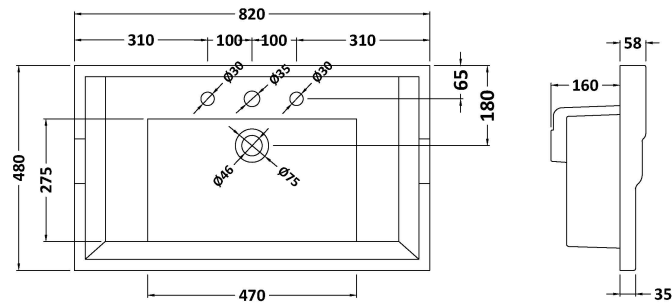

Packaging Dimensions

Height (mm):	851
Width (mm):	854
Depth (mm):	511
Gross Weight (kg):	36

Packaging Data

Box Colour:	Brown Cardboard Box
Box Qty:	1
Label Size:	150 x 100
Label Colour:	White Label
Label Qty:	2

Outer Box Dimensions (If Applicable)

Height (mm):	
Width (mm):	
Depth (mm):	
Gross Weight (kg):	
Barcode:	5056211818021

Product Details

Country of Origin:	Ireland
Fitting Instruction:	No
CE & UKCA:	
FSC Certified Materials:	Yes
Colour:	Storm Grey
Construction Method:	Cam & Wood Dowel
Construction Type:	Rigid
Cabinet Finish:	Mdf Vinyl Textured Woodgrain
Fascia Finish:	Mdf Vinyl Textured Woodgrain
Cabinet Thickness (mm):	18
Fascia Thickness (mm):	18
Drawer Included:	No
Drawer Type:	Not Applicable
No of Shelves:	1
Hinge Type:	95 Degree Inset Clip-On S/C
Hinge Included:	Yes
Adjustable Legs:	Not Applicable
Fixings Included:	Not Required
Handle Style:	Traditional
Waste Shroud:	No
Handle Included:	Yes
Handle Type:	Knob

Sales Code: NLV035

Description: 800mm Traditional Basin 3Th

Product Dimensions

Height (mm):	218
Width (mm):	820
Depth (mm):	480
Nett Weight (kg):	21

Packaging Dimensions

Height (mm):	260
Width (mm):	840
Depth (mm):	500
Gross Weight (kg):	22

Packaging Data

Box Colour:	Brown Cardboard Box - Printed
Box Qty:	1
Label Size:	100 x 50
Label Colour:	White Label
Label Qty:	2

Outer Box Dimensions (If Applicable)

Height (mm):	
Width (mm):	
Depth (mm):	
Gross Weight (kg):	
Barcode:	5055275830031