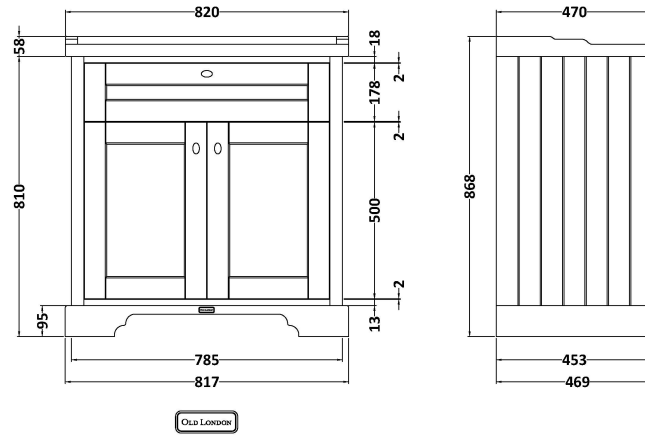

Sales Code: LOF235

Description: 800 2-Door Unit & Basin 3Th

Packaging Details

Barcode: 5056211819431

Sales Code: LON205

Description: 800 2-Door Basin Unit

Product Dimensions

Height (mm):	810
Width (mm):	821
Depth (mm):	471
Nett Weight (kg):	35.5

Packaging Dimensions

Height (mm):	851
Width (mm):	854
Depth (mm):	511
Gross Weight (kg):	36

Packaging Data

Box Colour:	Brown Cardboard Box
Box Qty:	1
Label Size:	150 x 100
Label Colour:	White Label
Label Qty:	2

Outer Box Dimensions (If Applicable)

Height (mm):	
Width (mm):	
Depth (mm):	
Gross Weight (kg):	
Barcode:	5056211818021

Product Details

Country of Origin:	Ireland
Fitting Instruction:	No
CE & UKCA:	
FSC Certified Materials:	Yes
Colour:	Storm Grey
Construction Method:	Cam & Wood Dowel
Construction Type:	Rigid
Cabinet Finish:	Mdf Vinyl Textured Woodgrain
Fascia Finish:	Mdf Vinyl Textured Woodgrain
Cabinet Thickness (mm):	18
Fascia Thickness (mm):	18
Drawer Included:	No
Drawer Type:	Not Applicable
No of Shelves:	1
Hinge Type:	95 Degree Inset Clip-On S/C
Hinge Included:	Yes
Adjustable Legs:	Not Applicable
Fixings Included:	Not Required
Handle Style:	Traditional
Waste Shroud:	No
Handle Included:	Yes
Handle Type:	Knob

Sales Code: NLV035

Description: 800mm Traditional Basin 3Th

Product Dimensions

Height (mm):	218
Width (mm):	820
Depth (mm):	480
Nett Weight (kg):	21

Packaging Dimensions

Height (mm):	260
Width (mm):	840
Depth (mm):	500
Gross Weight (kg):	22