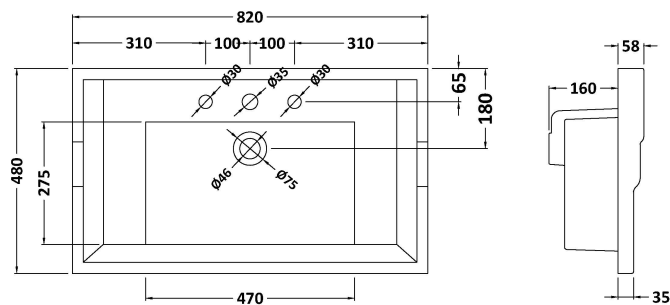

Packaging Dimensions

Height (mm):	851
Width (mm):	854
Depth (mm):	511
Gross Weight (kg):	36

Packaging Data

Box Colour:	Brown Cardboard Box
Box Qty:	1
Label Size:	150 x 100
Label Colour:	White Label
Label Qty:	2

Outer Box Dimensions (If Applicable)

Height (mm):	
Width (mm):	
Depth (mm):	
Gross Weight (kg):	
Barcode:	5056211818045

Product Details

Country of Origin:	Ireland
Fitting Instruction:	No
CE & UKCA:	
FSC Certified Materials:	Yes
Colour:	Timeless Sand
Construction Method:	Cam & Wood Dowel
Construction Type:	Rigid
Cabinet Finish:	Mdf Vinyl Textured Woodgrain
Fascia Finish:	Mdf Vinyl Textured Woodgrain
Cabinet Thickness (mm):	18
Fascia Thickness (mm):	18
Drawer Included:	No
Drawer Type:	Not Applicable
No of Shelves:	1
Hinge Type:	95 Degree Inset Clip-On S/C
Hinge Included:	Yes
Adjustable Legs:	Not Applicable
Fixings Included:	Not Required
Handle Style:	Traditional
Waste Shroud:	No
Handle Included:	Yes
Handle Type:	Knob

Sales Code: NLV035

Description: 800mm Traditional Basin 3Th

Product Dimensions

Height (mm):	218
Width (mm):	820
Depth (mm):	480
Nett Weight (kg):	21

Packaging Dimensions

Height (mm):	260
Width (mm):	840
Depth (mm):	500
Gross Weight (kg):	22

Packaging Data

Box Colour:	Brown Cardboard Box - Printed
Box Qty:	1
Label Size:	100 x 50
Label Colour:	White Label
Label Qty:	2

Outer Box Dimensions (If Applicable)

Height (mm):	
Width (mm):	
Depth (mm):	
Gross Weight (kg):	
Barcode:	5055275830031