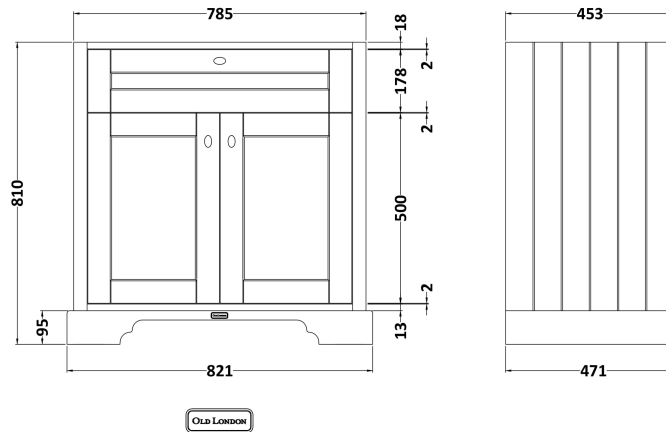

Sales Code: LOF435

Description: 800 2-Door Unit & Basin 3Th

Packaging Details

Barcode: 5056211819455

Sales Code: LON405

Description: 800 2-Door Basin Unit

Product Dimensions

Height (mm):	810
Width (mm):	821
Depth (mm):	471
Nett Weight (kg):	35.5

Packaging Dimensions

Height (mm):	851
Width (mm):	854
Depth (mm):	511
Gross Weight (kg):	36

Packaging Data

Box Colour:	Brown Cardboard Box
Box Qty:	1
Label Size:	150 x 100
Label Colour:	White Label
Label Qty:	2

Outer Box Dimensions (If Applicable)

Height (mm):	
Width (mm):	
Depth (mm):	
Gross Weight (kg):	
Barcode:	5056211818045

Product Details

Country of Origin:	Ireland
Fitting Instruction:	No
CE & UKCA:	
FSC Certified Materials:	Yes
Colour:	Timeless Sand
Construction Method:	Cam & Wood Dowel
Construction Type:	Rigid
Cabinet Finish:	Mdf Vinyl Textured Woodgrain
Fascia Finish:	Mdf Vinyl Textured Woodgrain
Cabinet Thickness (mm):	18
Fascia Thickness (mm):	18
Drawer Included:	No
Drawer Type:	Not Applicable
No of Shelves:	1
Hinge Type:	95 Degree Inset Clip-On S/C
Hinge Included:	Yes
Adjustable Legs:	Not Applicable
Fixings Included:	Not Required
Handle Style:	Traditional
Waste Shroud:	No
Handle Included:	Yes
Handle Type:	Knob

Sales Code: NLV035

Description: 800mm Traditional Basin 3Th

Product Dimensions

Height (mm):	218
Width (mm):	820
Depth (mm):	480
Nett Weight (kg):	21

Packaging Dimensions

Height (mm):	260
Width (mm):	840
Depth (mm):	500
Gross Weight (kg):	22