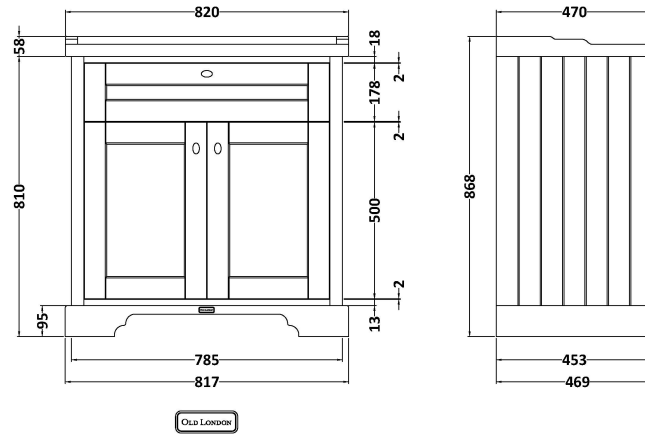

Sales Code: LOF435

Description: 800 2-Door Unit & Basin 3Th

Packaging Details

Barcode: 5056211819455

Sales Code: LON405

Description: 800 2-Door Basin Unit

Product Dimensions

Height (mm):	810
Width (mm):	821
Depth (mm):	471
Nett Weight (kg):	35.5

Packaging Dimensions

Height (mm):	851
Width (mm):	854
Depth (mm):	511
Gross Weight (kg):	36

Packaging Data

Box Colour:	Brown Cardboard Box
Box Qty:	1
Label Size:	150 x 100
Label Colour:	White Label
Label Qty:	2

Outer Box Dimensions (If Applicable)

Height (mm):	
Width (mm):	
Depth (mm):	
Gross Weight (kg):	
Barcode:	5056211818045

Product Details

Country of Origin:	Ireland
Fitting Instruction:	No
CE & UKCA:	
FSC Certified Materials:	Yes
Colour:	Timeless Sand
Construction Method:	Cam & Wood Dowel
Construction Type:	Rigid
Cabinet Finish:	Mdf Vinyl Textured Woodgrain
Fascia Finish:	Mdf Vinyl Textured Woodgrain
Cabinet Thickness (mm):	18
Fascia Thickness (mm):	18
Drawer Included:	No
Drawer Type:	Not Applicable
No of Shelves:	1
Hinge Type:	95 Degree Inset Clip-On S/C
Hinge Included:	Yes
Adjustable Legs:	Not Applicable
Fixings Included:	Not Required
Handle Style:	Traditional
Waste Shroud:	No
Handle Included:	Yes
Handle Type:	Knob

Sales Code: NLV035

Description: 800mm Traditional Basin 3Th

Product Dimensions

Height (mm):	218
Width (mm):	820
Depth (mm):	480
Nett Weight (kg):	21

Packaging Dimensions

Height (mm):	260
Width (mm):	840
Depth (mm):	500
Gross Weight (kg):	22