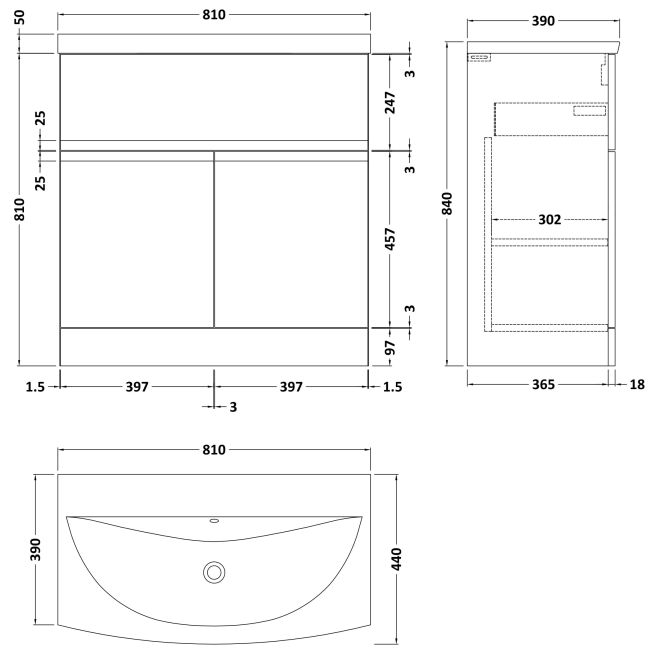

Sales Code: URB105G

Description: 800 F/S 2-Door/Drawer Unit & Basin 4

Packaging Details

Barcode: 5056462622637