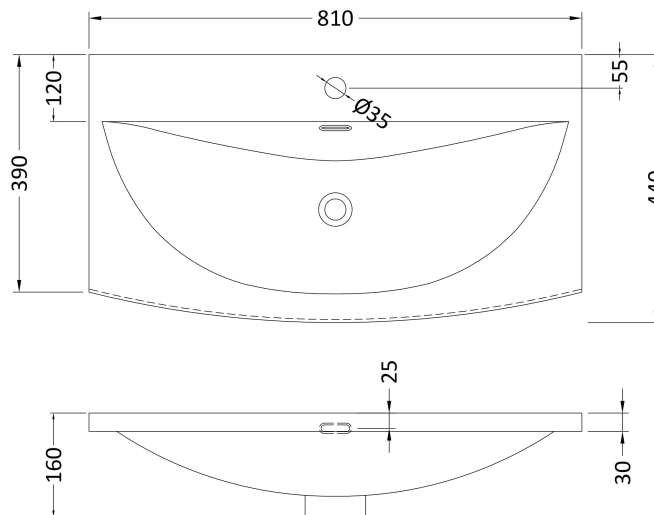

### Product Dimensions

Height (mm):	160
Width (mm):	810
Depth (mm):	440
Nett Weight (kg):	15

### Packaging Dimensions

Height (mm):	190
Width (mm):	830
Depth (mm):	415
Gross Weight (kg):	15.5

### Product Dimensions

Height (mm):	810
Width (mm):	810
Depth (mm):	383
Nett Weight (kg):	31.5

### Packaging Dimensions

Height (mm):	780
Width (mm):	795
Depth (mm):	383
Gross Weight (kg):	32