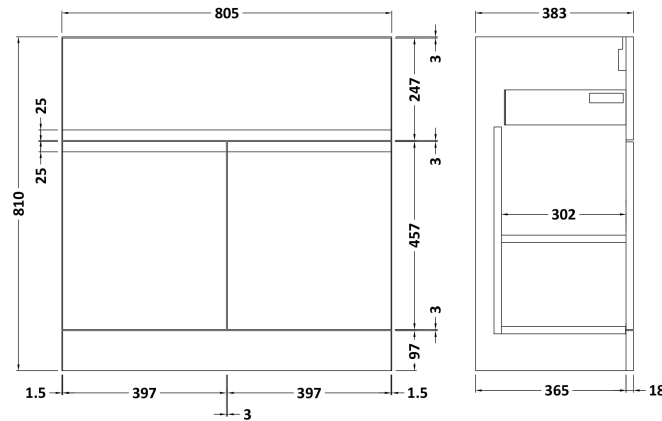

### Product Dimensions

Height (mm):	160
Width (mm):	810
Depth (mm):	440
Nett Weight (kg):	15

### Packaging Dimensions

Height (mm):	190
Width (mm):	830
Depth (mm):	415
Gross Weight (kg):	15.5

### Outer Box Dimensions (If Applicable)

Height (mm):	
Width (mm):	
Depth (mm):	
Gross Weight (kg):	
Barcode:	5056462620978

### Product Dimensions

Height (mm):	810
Width (mm):	810
Depth (mm):	383
Nett Weight (kg):	31.5