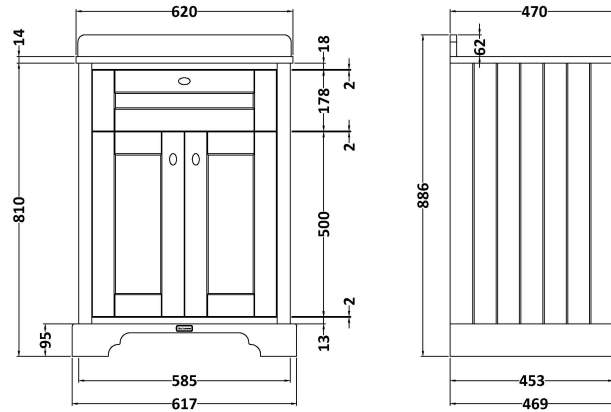

Sales Code: LOF826

Description: 600 2-Door Unit & Marble Top 3Th

OLD LONDON

Packaging Details

Barcode: 5056462646701