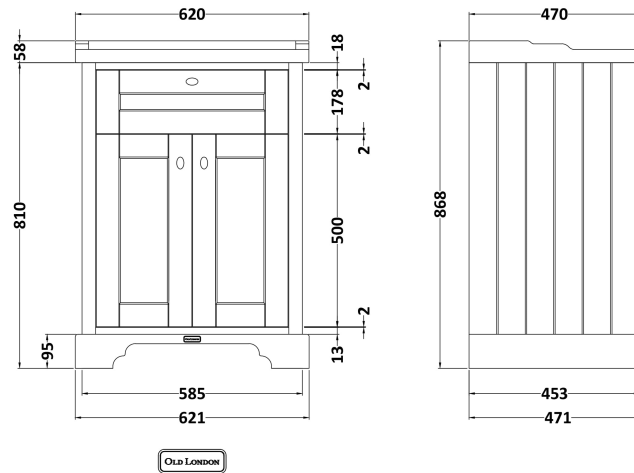

### Product Dimensions

Height (mm):	810
Width (mm):	621
Depth (mm):	471
Nett Weight (kg):	29.5

### Packaging Dimensions

Height (mm):	840
Width (mm):	651
Depth (mm):	511
Gross Weight (kg):	30

### Product Dimensions

Height (mm):	268
Width (mm):	620
Depth (mm):	463
Nett Weight (kg):	13.5

### Packaging Dimensions

Height (mm):	310
Width (mm):	700
Depth (mm):	550
Gross Weight (kg):	14