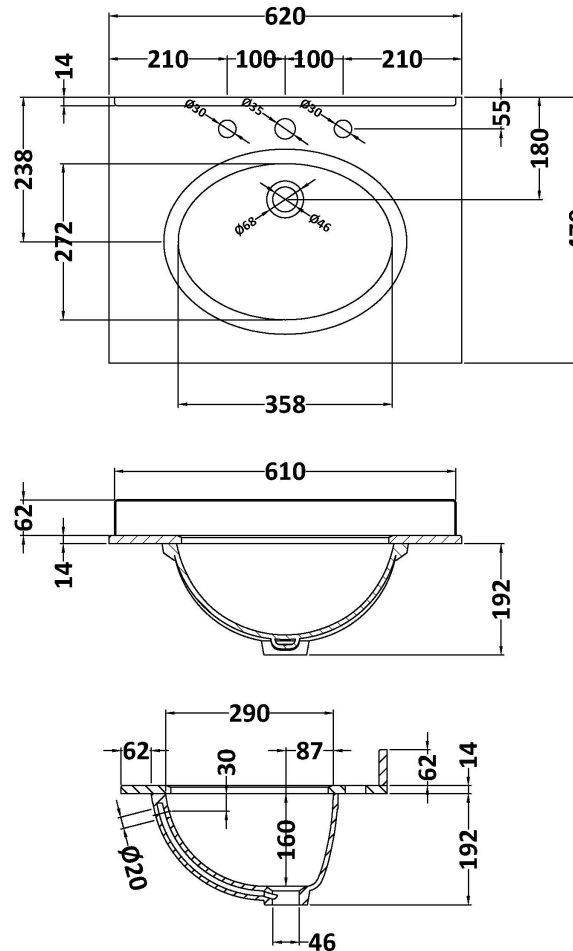

### Product Dimensions

Height (mm):	810
Width (mm):	621
Depth (mm):	471
Nett Weight (kg):	29.5

### Packaging Dimensions

Height (mm):	840
Width (mm):	651
Depth (mm):	511
Gross Weight (kg):	30

### Outer Box Dimensions (If Applicable)

Height (mm):	
Width (mm):	
Depth (mm):	
Gross Weight (kg):	
Barcode:	5056462622699

### Product Dimensions

Height (mm):	268
Width (mm):	620
Depth (mm):	463
Nett Weight (kg):	13.5