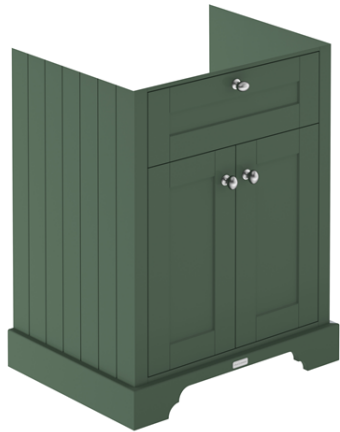

Sales Code: LOF826

Description: 600 2-Door Unit & Marble Top 3Th

OLD LONDON

### Packaging Details

Barcode: 5056462646701

Sales Code: LON803

Description: 600 2-Door Basin Unit

### Product Dimensions

Height (mm):	810
Width (mm):	621
Depth (mm):	471
Nett Weight (kg):	29.5

### Packaging Dimensions

Height (mm):	840
Width (mm):	651
Depth (mm):	511
Gross Weight (kg):	30