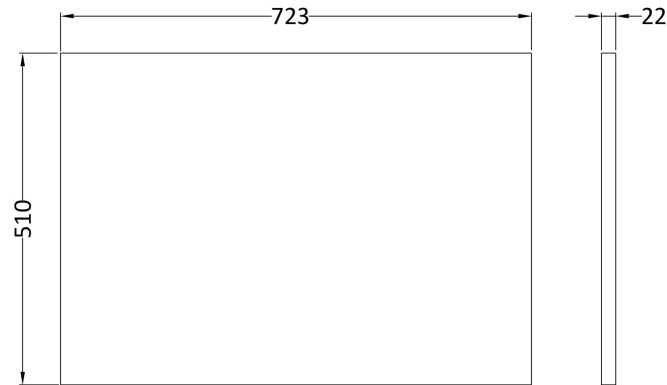

Packaging Dimensions

Height (mm):	520
Width (mm):	740
Depth (mm):	520
Gross Weight (kg):	30

Packaging Data

Box Colour:	Brown Cardboard Box
Box Qty:	1
Label Size:	50 x 100
Label Colour:	White Label
Label Qty:	2

Outer Box Dimensions (If Applicable)

Height (mm):	
Width (mm):	
Depth (mm):	
Gross Weight (kg):	
Barcode:	5055275883334

Product Details

Country of Origin:	China
Fitting Instruction:	No
CE & UKCA:	N/A
FSC Certified Materials:	Yes
Colour:	Gloss Grey
Construction Method:	Cam & Wood Dowel
Construction Type:	Rigid
Cabinet Finish:	MFC Painted Gloss
Fascia Finish:	MFC Painted Gloss
Cabinet Thickness (mm):	18
Fascia Thickness (mm):	18
Drawer Included:	Yes
Drawer Type:	80mm High Metal S/C Inc Galler
No of Shelves:	0
Hinge Type:	Not Applicable
Hinge Included:	Not Applicable
Adjustable Legs:	No, Not Required
Fixings Included:	Yes
Handle Style:	Modern
Waste Shroud:	Yes
Handle Included:	Yes
Handle Type:	Profile

Sales Code: LSB723

Description: Laminate Worktop 723X510x22mm

Product Dimensions

Height (mm):	22
Width (mm):	723
Depth (mm):	510
Nett Weight (kg):	3.08

Packaging Dimensions

Height (mm):	25
Width (mm):	725
Depth (mm):	575
Gross Weight (kg):	3.08

Packaging Data

Box Colour:	Brown Cardboard Box
Box Qty:	1
Label Size:	100 x 50
Label Colour:	White Label
Label Qty:	1

Outer Box Dimensions (If Applicable)

Height (mm):	
Width (mm):	
Depth (mm):	
Gross Weight (kg):	
Barcode:	5056211874119