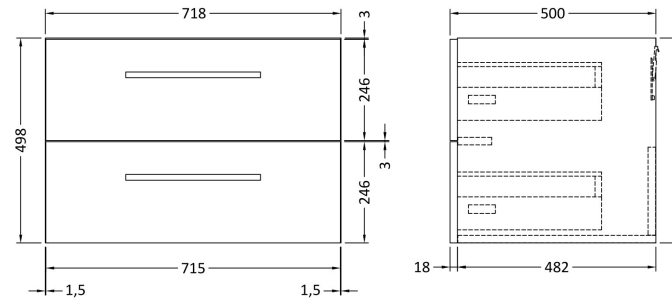

Sales Code: QUA006LSB

Description: 718 W/H 2-Drawer Unit & Lam Worktop

Packaging Details

Barcode: 5056462613703

Sales Code: NVQ334

Description: 718mm 2 Drawer Wall Hung Basin Unit

Product Dimensions

Height (mm):	498
Width (mm):	718
Depth (mm):	500
Nett Weight (kg):	29

Packaging Dimensions

Height (mm):	520
Width (mm):	740
Depth (mm):	520
Gross Weight (kg):	30

Packaging Data

Box Colour:	Brown Cardboard Box
Box Qty:	1
Label Size:	50 x 100
Label Colour:	White Label
Label Qty:	2

Sales Code: LSB723

Description: Laminate Worktop 723X510x22mm

Product Dimensions

Height (mm):	22
Width (mm):	723
Depth (mm):	510
Nett Weight (kg):	3.08

Packaging Dimensions

Height (mm):	25
Width (mm):	725
Depth (mm):	575
Gross Weight (kg):	3.08

Packaging Data

Box Colour:	Brown Cardboard Box
Box Qty:	1
Label Size:	100 x 50
Label Colour:	White Label
Label Qty:	1

Outer Box Dimensions (If Applicable)

Height (mm):	
Width (mm):	
Depth (mm):	
Gross Weight (kg):	
Barcode:	5056211874119