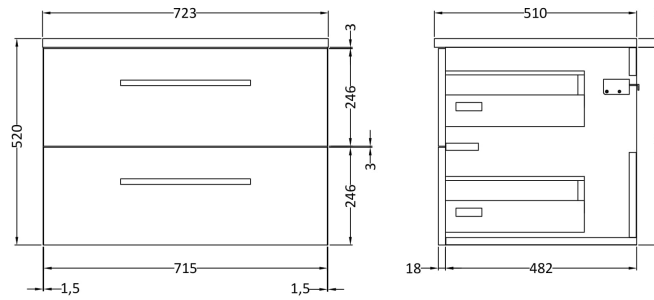

Sales Code: QUA006LSB

Description: 718 W/H 2-Drawer Unit & Lam Worktop

Packaging Details

Barcode: 5056462613703

Sales Code: NVQ334

Description: 718mm 2 Drawer Wall Hung Basin Unit

Product Dimensions

Height (mm):	498
Width (mm):	718
Depth (mm):	500
Nett Weight (kg):	29

Packaging Dimensions

Height (mm):	520
Width (mm):	740
Depth (mm):	520
Gross Weight (kg):	30

Packaging Data

Box Colour:	Brown Cardboard Box
Box Qty:	1
Label Size:	50 x 100
Label Colour:	White Label
Label Qty:	2

Sales Code: LSB723

Description: Laminate Worktop 723X510x22mm

Product Dimensions

Height (mm):	22
Width (mm):	723
Depth (mm):	510
Nett Weight (kg):	3.08

Packaging Dimensions

Height (mm):	25
Width (mm):	725
Depth (mm):	575
Gross Weight (kg):	3.08

Packaging Data

Box Colour:	Brown Cardboard Box
Box Qty:	1
Label Size:	100 x 50
Label Colour:	White Label
Label Qty:	1

Outer Box Dimensions (If Applicable)

Height (mm):	
Width (mm):	
Depth (mm):	
Gross Weight (kg):	
Barcode:	5056211874119