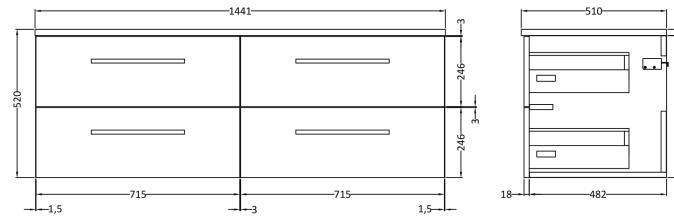

Sales Code: QUA001LBG

Description: 1400 W/H 2-Drawer Unit & Lam Worktop

Packaging Details

Barcode: 5056462613741

Sales Code: NVQ134

Description: 718mm 2 Drawer Wall Hung Basin Unit

Product Dimensions

Height (mm):	498
Width (mm):	718
Depth (mm):	500
Nett Weight (kg):	32.3

Packaging Dimensions

Height (mm):	520
Width (mm):	740
Depth (mm):	520
Gross Weight (kg):	32.3

Packaging Data

Box Colour:	Brown Cardboard Box - Printed
Box Qty:	1
Label Size:	50 x 100
Label Colour:	Not Applicable
Label Qty:	0

Outer Box Dimensions (If Applicable)

Height (mm):	
Width (mm):	
Depth (mm):	
Gross Weight (kg):	
Barcode:	5055275883310

Product Details

Country of Origin:	China
Fitting Instruction:	No
CE & UKCA:	N/A
FSC Certified Materials:	Yes
Colour:	Gloss White
Construction Method:	Cam & Wood Dowel
Construction Type:	Rigid
Cabinet Finish:	MFC Painted Gloss
Fascia Finish:	MFC Painted Gloss
Cabinet Thickness (mm):	16
Fascia Thickness (mm):	18
Drawer Included:	Yes
Drawer Type:	80mm High Metal S/C Inc Galler
No of Shelves:	0
Hinge Type:	Not Applicable
Hinge Included:	Not Applicable
Adjustable Legs:	No, Not Required
Fixings Included:	Yes
Handle Style:	Modern
Waste Shroud:	Yes
Handle Included:	Yes
Handle Type:	Profile

Sales Code: LBG1441

Description: Laminate Worktop 1441X510x22mm

Product Dimensions

Height (mm):	22
Width (mm):	1441
Depth (mm):	510
Nett Weight (kg):	6.4

Packaging Dimensions

Height (mm):	25
Width (mm):	1445
Depth (mm):	575
Gross Weight (kg):	6.4