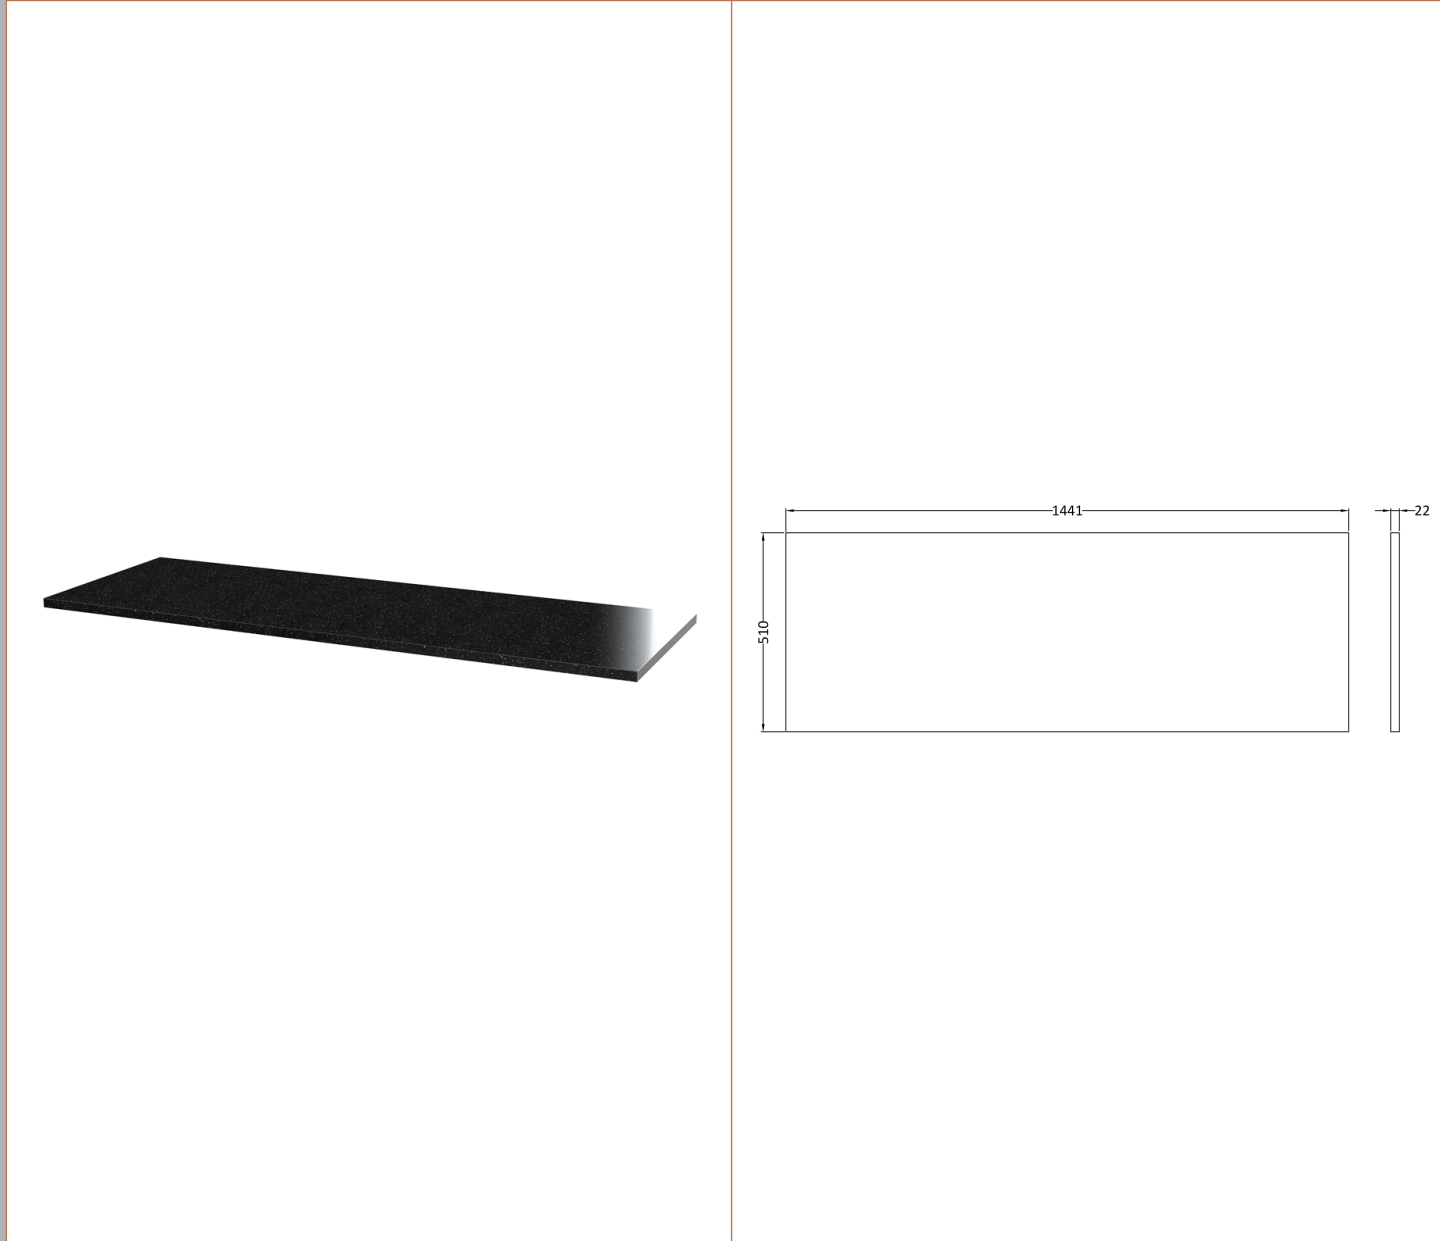

Sales Code: QUA003LSB

Description: 1400 W/H 2-Drawer Unit & Lam Worktop

Packaging Details

Barcode: 5056462613666

Sales Code: NVQ634

Description: 718mm 2 Drawer Wall Hung Basin Unit

Product Dimensions

Height (mm):	498
Width (mm):	718
Depth (mm):	500
Nett Weight (kg):	35

Packaging Dimensions

Height (mm):	520
Width (mm):	740
Depth (mm):	520
Gross Weight (kg):	35

Packaging Data

Box Colour:	Brown Cardboard Box
Box Qty:	1
Label Size:	50 x 100
Label Colour:	White Label
Label Qty:	2

Outer Box Dimensions (If Applicable)

Height (mm):	
Width (mm):	
Depth (mm):	
Gross Weight (kg):	
Barcode:	5055275883365

Product Details

Country of Origin:	United Kingdom
Fitting Instruction:	No
CE & UKCA:	N/A
FSC Certified Materials:	Yes
Colour:	Black Woodgrain
Construction Method:	Cam & Wood Dowel
Construction Type:	Rigid
Cabinet Finish:	MFC Textured Matt
Fascia Finish:	MFC Textured Matt
Cabinet Thickness (mm):	18
Fascia Thickness (mm):	18
Drawer Included:	Yes
Drawer Type:	80mm High Metal S/C Inc Galler
No of Shelves:	0
Hinge Type:	Not Applicable
Hinge Included:	Not Applicable
Adjustable Legs:	No, Not Required
Fixings Included:	Yes
Handle Style:	Modern
Waste Shroud:	Yes
Handle Included:	Yes
Handle Type:	Profile

Sales Code: LSB1441

Description: Laminate Worktop 1441X510x22mm

Product Dimensions

Height (mm):	22
Width (mm):	1441
Depth (mm):	510
Nett Weight (kg):	6.4

Packaging Dimensions

Height (mm):	25
Width (mm):	1445
Depth (mm):	575
Gross Weight (kg):	6.4