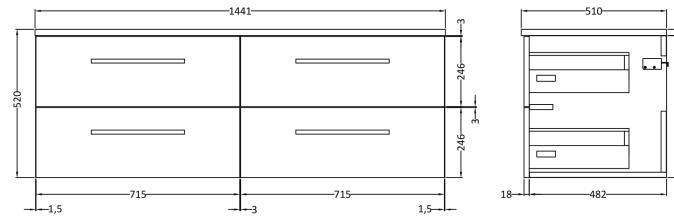

Sales Code: QUA003LSB

Description: 1400 W/H 2-Drawer Unit & Lam Worktop

Packaging Details

Barcode: 5056462613666

Sales Code: NVQ634

Description: 718mm 2 Drawer Wall Hung Basin Unit

Product Dimensions

Height (mm):	498
Width (mm):	718
Depth (mm):	500
Nett Weight (kg):	35

Packaging Dimensions

Height (mm):	520
Width (mm):	740
Depth (mm):	520
Gross Weight (kg):	35

Packaging Data

Box Colour:	Brown Cardboard Box
Box Qty:	1
Label Size:	50 x 100
Label Colour:	White Label
Label Qty:	2

Sales Code: LSB1441

Description: Laminate Worktop 1441X510x22mm

Product Dimensions

Height (mm):	22
Width (mm):	1441
Depth (mm):	510
Nett Weight (kg):	6.4

Packaging Dimensions

Height (mm):	25
Width (mm):	1445
Depth (mm):	575
Gross Weight (kg):	6.4

Packaging Data

Box Colour:	Brown Cardboard Box
Box Qty:	1
Label Size:	100 x 50
Label Colour:	White Label
Label Qty:	1

Outer Box Dimensions (If Applicable)

Height (mm):	
Width (mm):	
Depth (mm):	
Gross Weight (kg):	
Barcode:	5056211874089