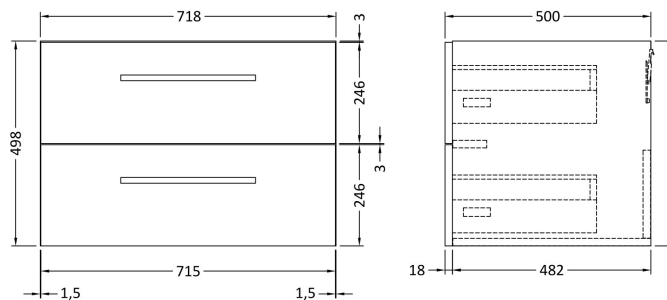

Sales Code: QUA003LSB

Description: 1400 W/H 2-Drawer Unit & Lam Worktop

Packaging Details

Barcode: 5056462613666

Sales Code: NVQ634

Description: 718mm 2 Drawer Wall Hung Basin Unit

Product Dimensions

Height (mm):	498
Width (mm):	718
Depth (mm):	500
Nett Weight (kg):	35

Packaging Dimensions

Height (mm):	520
Width (mm):	740
Depth (mm):	520
Gross Weight (kg):	35

Packaging Data

Box Colour:	Brown Cardboard Box
Box Qty:	1
Label Size:	50 x 100
Label Colour:	White Label
Label Qty:	2

Sales Code: LSB1441

Description: Laminate Worktop 1441X510x22mm

Product Dimensions

Height (mm):	22
Width (mm):	1441
Depth (mm):	510
Nett Weight (kg):	6.4

Packaging Dimensions

Height (mm):	25
Width (mm):	1445
Depth (mm):	575
Gross Weight (kg):	6.4

Packaging Data

Box Colour:	Brown Cardboard Box
Box Qty:	1
Label Size:	100 x 50
Label Colour:	White Label
Label Qty:	1

Outer Box Dimensions (If Applicable)

Height (mm):	
Width (mm):	
Depth (mm):	
Gross Weight (kg):	
Barcode:	5056211874089