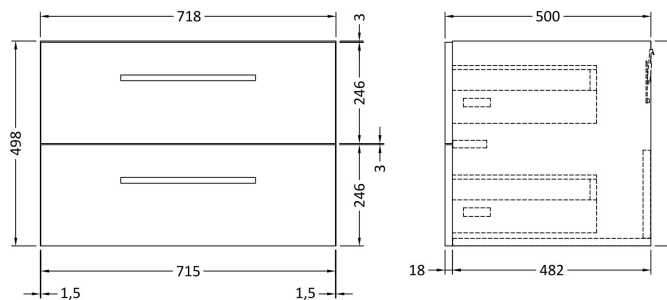

Sales Code: QUA003LSW

Description: 1400 W/H 2-Drawer Unit & Lam Worktop

Packaging Details

Barcode: 5056462613567

Sales Code: NVQ634

Description: 718mm 2 Drawer Wall Hung Basin Unit

Product Dimensions

Height (mm):	498
Width (mm):	718
Depth (mm):	500
Nett Weight (kg):	35

Packaging Dimensions

Height (mm):	520
Width (mm):	740
Depth (mm):	520
Gross Weight (kg):	35

Packaging Data

Box Colour:	Brown Cardboard Box
Box Qty:	1
Label Size:	50 x 100
Label Colour:	White Label
Label Qty:	2

Sales Code: LSW1441

Description: Laminate Worktop 1441X510x22mm

Product Dimensions

Height (mm):	22
Width (mm):	1441
Depth (mm):	510
Nett Weight (kg):	6.4

Packaging Dimensions

Height (mm):	25
Width (mm):	1445
Depth (mm):	575
Gross Weight (kg):	6.4

Packaging Data

Box Colour:	Brown Cardboard Box
Box Qty:	1
Label Size:	100 x 50
Label Colour:	White Label
Label Qty:	1

Outer Box Dimensions (If Applicable)

Height (mm):	
Width (mm):	
Depth (mm):	
Gross Weight (kg):	
Barcode:	5056211874096