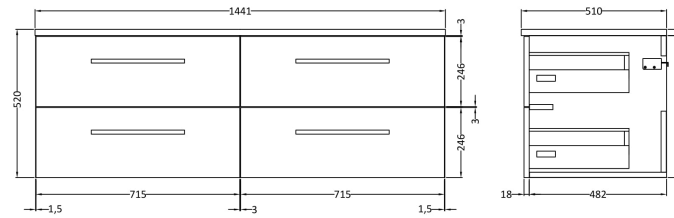

Sales Code: QUA003LSW

Description: 1400 W/H 2-Drawer Unit & Lam Worktop

Packaging Details

Barcode: 5056462613567

Sales Code: NVQ634

Description: 718mm 2 Drawer Wall Hung Basin Unit

Product Dimensions

Height (mm):	498
Width (mm):	718
Depth (mm):	500
Nett Weight (kg):	35

Packaging Dimensions

Height (mm):	520
Width (mm):	740
Depth (mm):	520
Gross Weight (kg):	35

Packaging Data

Box Colour:	Brown Cardboard Box
Box Qty:	1
Label Size:	50 x 100
Label Colour:	White Label
Label Qty:	2

Sales Code: LSW1441

Description: Laminate Worktop 1441X510x22mm

Product Dimensions

Height (mm):	22
Width (mm):	1441
Depth (mm):	510
Nett Weight (kg):	6.4

Packaging Dimensions

Height (mm):	25
Width (mm):	1445
Depth (mm):	575
Gross Weight (kg):	6.4

Packaging Data

Box Colour:	Brown Cardboard Box
Box Qty:	1
Label Size:	100 x 50
Label Colour:	White Label
Label Qty:	1

Outer Box Dimensions (If Applicable)

Height (mm):	
Width (mm):	
Depth (mm):	
Gross Weight (kg):	
Barcode:	5056211874096