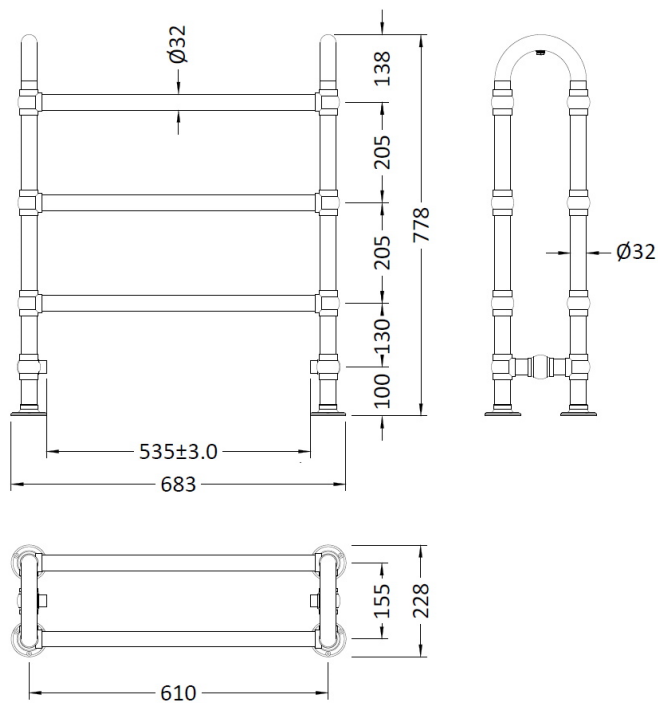

Sales Code: LDR009

Description: Clevedon Radiator

Product Dimensions

Height (mm):	778
Width (mm):	683
Depth (mm):	228
Length (mm):	
Nett Weight (kg):	11.8

Packaging Dimensions

Height (mm):	245
Width (mm):	705
Length (mm):	850
Gross Weight (kg):	13.3

Packaging Data

Box Colour:	White Cardboard Shrinkwrapped
Box Qty:	1
Label Size:	100 x 50
Label Colour:	White Label
Label Qty:	2

Outer Box Dimensions (If Applicable)

Height (mm):	
Width (mm):	
Length (mm):	
Gross Weight (kg):	
Barcode:	5055369036424

Product Details

Country of Origin:	China		
Fitting Instruction:	No		
Certification:	CE & UKCA: No	RoHS: N/A	WEEE: N/A
Colour/Finish:	Chrome		
RAL No:	N/A		
Product Material:	Steel		
Heat Element Wattage:	Not Applicable		
Heating Element Wattage Compatible:	N/A		
BTU Outputs:	30°C / 526	50°C / 987	60°C / 1250
Thermal Outputs: (Watts)	30°C / 154	50°C / 289	60°C / 361
Pipe Centres - If Vertical:	520mm		
Pipe Centres - If Horizontal:	N/A		
Max Projection:	230mm		
Tube Diameter:	32mm		
Packaging Volume (L):			
Wall to Centre of Tappings:	N/A		
Floor to Centre of Tappings:	N/A		
Dual Fuel:	N/A		
IP Rating:			