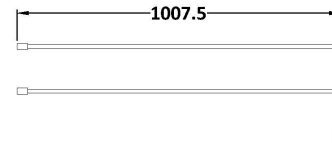

### Product Dimensions

Height (mm):	1950
Width (mm):	800
Depth (mm):	14
Nett Weight (kg):	35.9

### Packaging Dimensions

Height (mm):	65
Width (mm):	850
Length (mm):	2010
Gross Weight (kg):	35.9

### Outer Box Dimensions (If Applicable)

Height (mm):	
Width (mm):	
Depth (mm):	
Length (mm):	
Gross Weight (kg):	
Barcode:	5056462661247

### Product Details

Country of Origin:	China
Fitting Instruction:	No
CE & UKCA:	Yes
Profile Material:	Aluminium
Profile Finish:	Polished Chrome
Adjustments (mm):	775mm-793mm
Entry Width (mm):	N/A
Swing In Dim (mm):	N/A
Swing Out Dim (mm):	N/A
Radius (mm):	Not Applicable
Glass Thickness (mm):	8
Easy Fit:	No
Easy Clean:	Yes
Handle Style:	Not Applicable
Handle Material:	Not Applicable
Enclosure Design:	Fluted
Wheel Type:	Not Applicable
Support Bar Included:	Support Bar Included
Extras:	None