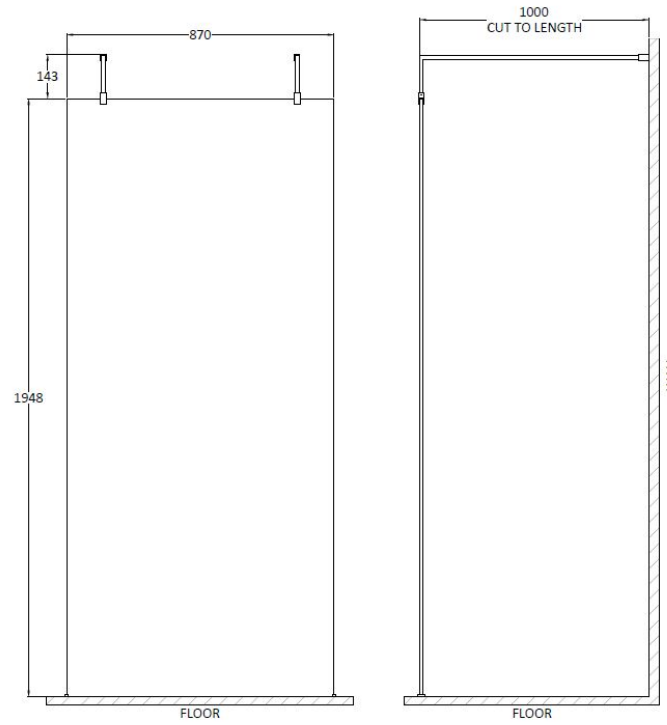

Sales Code: BBPAF090

Description: 900 Wetroom Screen With Arms And H Feet

### Product Dimensions

Height (mm):	1950
Width (mm):	900
Depth (mm):	14
Nett Weight (kg):	38.24

### Packaging Dimensions

Height (mm):	65
Width (mm):	930
Length (mm):	2010
Gross Weight (kg):	38.24

### Outer Box Dimensions (If Applicable)

Height (mm):	
Width (mm):	
Depth (mm):	
Length (mm):	
Gross Weight (kg):	
Barcode:	5055369007455