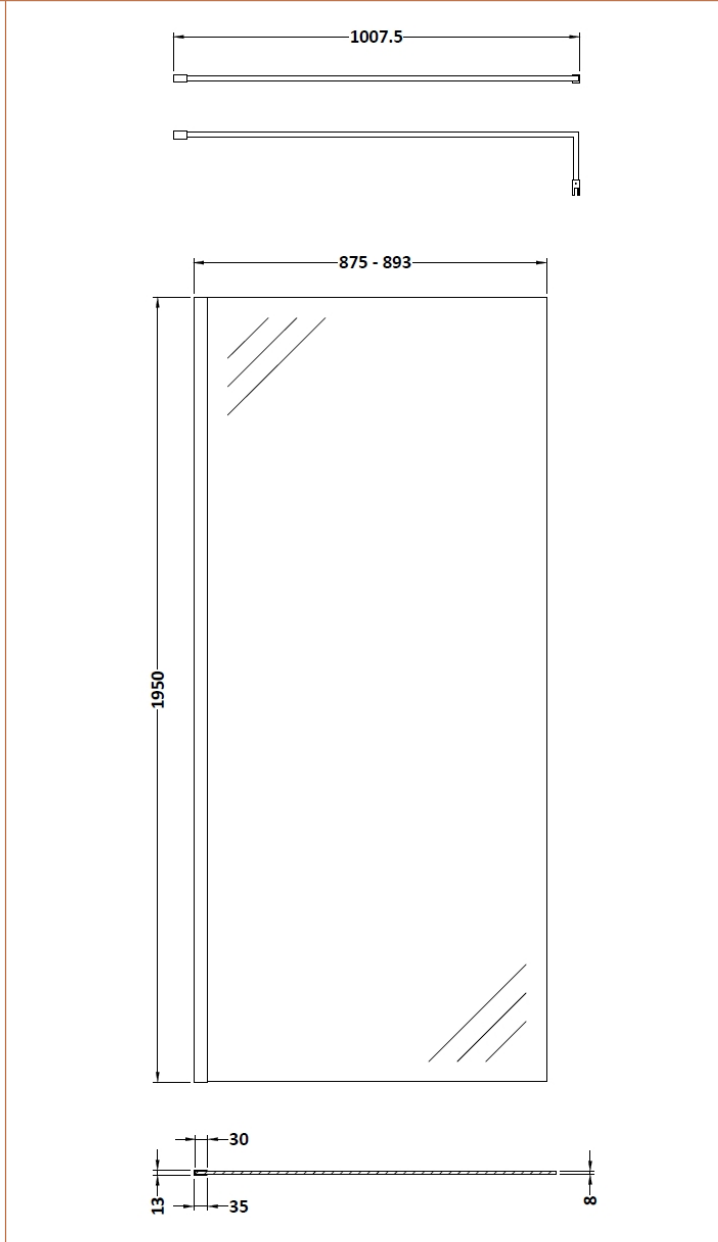

Sales Code: BBPAF090

Description: 900 Wetroom Screen With Arms And H Feet

### Product Dimensions

Height (mm):	1950
Width (mm):	900
Depth (mm):	14
Nett Weight (kg):	38.24

### Packaging Dimensions

Height (mm):	65
Width (mm):	930
Length (mm):	2010
Gross Weight (kg):	38.24

### Outer Box Dimensions (If Applicable)

Height (mm):	
Width (mm):	
Depth (mm):	
Length (mm):	
Gross Weight (kg):	
Barcode:	5055369007455