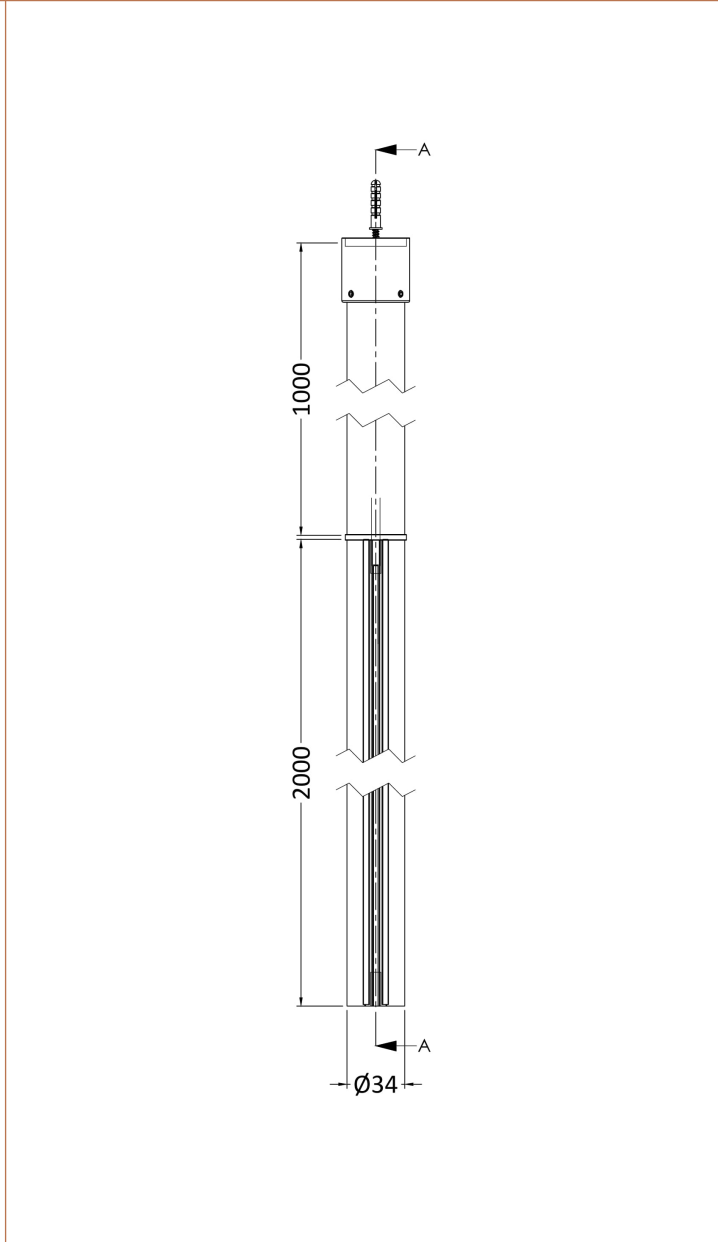

**Packaging Dimensions**

Height (mm):	65
Width (mm):	1250
Length (mm):	2010
Gross Weight (kg):	53.2

**Packaging Data**

Box Colour:	Brown Cardboard Box - Printed
Box Qty:	1
Label Size:	x
Label Colour:	Not Applicable
Label Qty:	0

**Outer Box Dimensions (If Applicable)**

Height (mm):	
Width (mm):	
Depth (mm):	
Length (mm):	
Gross Weight (kg):	
Barcode:	5056211806943

**Product Details**

Country of Origin:	China
Fitting Instruction:	No
CE & UKCA:	Yes
Profile Material:	Aluminium
Profile Finish:	Matt Black
Adjustments (mm):	1175mm - 1193mm
Entry Width (mm):	N/A
Swing In Dim (mm):	N/A
Swing Out Dim (mm):	N/A
Radius (mm):	Not Applicable
Glass Thickness (mm):	8
Easy Fit:	No
Easy Clean:	Yes
Handle Style:	Not Applicable
Handle Material:	Not Applicable
Enclosure Design:	Frameless
Wheel Type:	Not Applicable
Support Bar Included:	Support Bar Included
Extras:	None

Sales Code: WRSF006

Description: 2/1M Wetroom Screen Ceiling Post Black

Product Dimensions	
Height (mm):	3000
Width (mm):	34
Depth (mm):	34
Nett Weight (kg):	3
Packaging Dimensions	
Height (mm):	2030
Width (mm):	100
Length (mm):	70
Gross Weight (kg):	3
Packaging Data	
Box Colour:	Brown Cardboard Box - Printed
Box Qty:	1
Label Size:	100 x 50
Label Colour:	White Label
Label Qty:	1
Outer Box Dimensions (If Applicable)	
Height (mm):	
Width (mm):	
Depth (mm):	
Length (mm):	
Gross Weight (kg):	
Barcode:	5056211850601
Product Details	
Country of Origin:	China
Fitting Instruction:	No
CE & UKCA:	N/A
Profile Material:	Aluminium
Profile Finish:	Matt Black
Adjustments (mm):	N/A
Entry Width (mm):	N/A
Swing In Dim (mm):	N/A
Swing Out Dim (mm):	N/A
Radius (mm):	Not Applicable
Glass Thickness (mm):	
Easy Fit:	Not Applicable
Easy Clean:	Not Applicable
Handle Style:	Not Applicable
Handle Material:	Not Applicable
Enclosure Design:	Not Applicable
Wheel Type:	Not Applicable
Support Bar Included:	Support Bar Not Included
Extras:	None