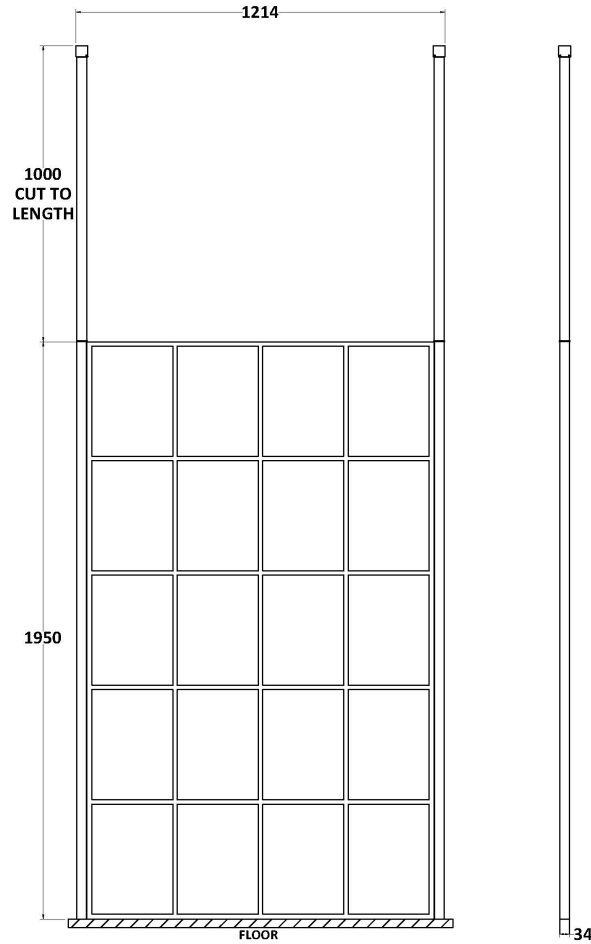

Sales Code: BFCP12

Description: Frame 1200 Screen With Ceiling Posts

Packaging Details

Barcode: 5056211852230

Sales Code: WRSF12

Description: Framed Wetroom Screen 1200X1950x8mm

**Product Dimensions**

Height (mm):	1950
Width (mm):	1200
Depth (mm):	14
Nett Weight (kg):	53.2

**Packaging Dimensions**

Height (mm):	65
Width (mm):	1250
Length (mm):	2010
Gross Weight (kg):	53.2

**Packaging Data**

Box Colour:	Brown Cardboard Box - Printed
Box Qty:	1
Label Size:	x
Label Colour:	Not Applicable
Label Qty:	0

**Outer Box Dimensions (If Applicable)**

Height (mm):	
Width (mm):	
Depth (mm):	
Length (mm):	
Gross Weight (kg):	
Barcode:	5056211806943

**Product Details**

Country of Origin:	China
Fitting Instruction:	No
CE & UKCA:	Yes
Profile Material:	Aluminium
Profile Finish:	Matt Black
Adjustments (mm):	1175mm - 1193mm
Entry Width (mm):	N/A
Swing In Dim (mm):	N/A
Swing Out Dim (mm):	N/A
Radius (mm):	Not Applicable
Glass Thickness (mm):	8
Easy Fit:	No
Easy Clean:	Yes
Handle Style:	Not Applicable
Handle Material:	Not Applicable
Enclosure Design:	Frameless
Wheel Type:	Not Applicable
Support Bar Included:	Support Bar Included
Extras:	None