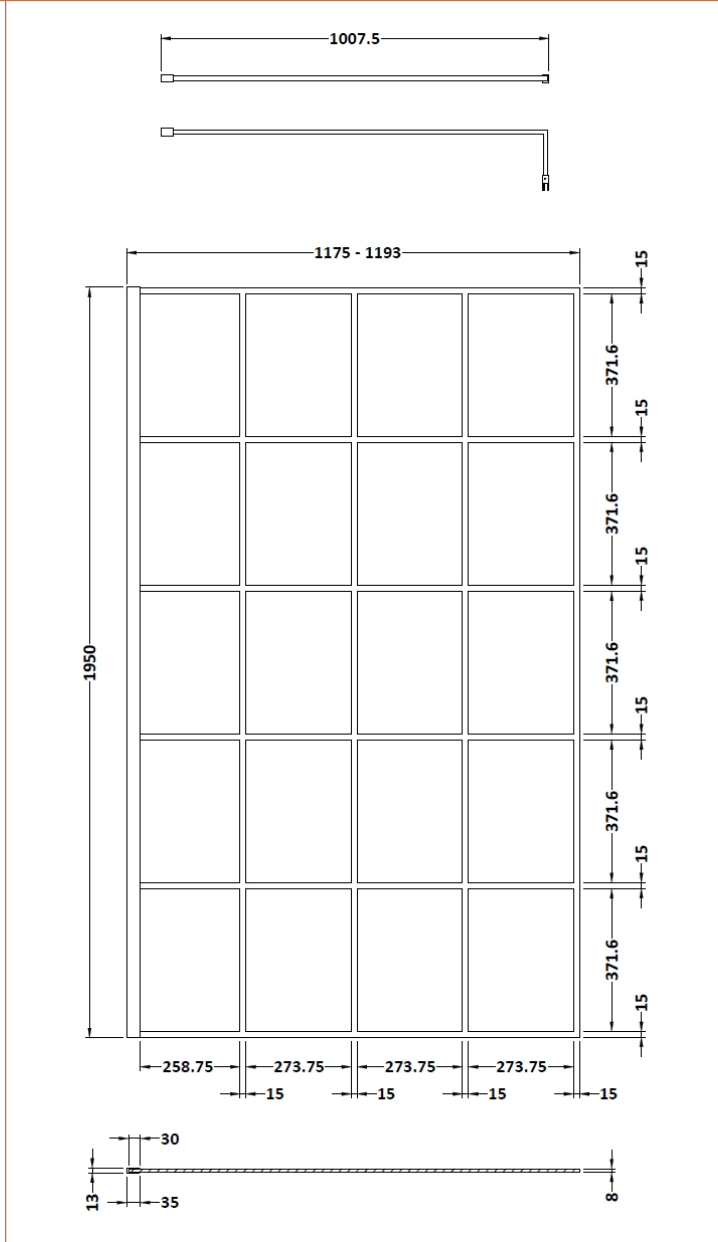

Sales Code: BFCP12

Description: Frame 1200 Screen With Ceiling Posts

Packaging Details

Barcode: 5056211852230

Sales Code: WRSF12

Description: Framed Wetroom Screen 1200X1950x8mm

**Product Dimensions**

Height (mm):	1950
Width (mm):	1200
Depth (mm):	14
Nett Weight (kg):	53.2

**Packaging Dimensions**

Height (mm):	65
Width (mm):	1250
Length (mm):	2010
Gross Weight (kg):	53.2

**Packaging Data**

Box Colour:	Brown Cardboard Box - Printed
Box Qty:	1
Label Size:	x
Label Colour:	Not Applicable
Label Qty:	0

**Outer Box Dimensions (If Applicable)**

Height (mm):	
Width (mm):	
Depth (mm):	
Length (mm):	
Gross Weight (kg):	
Barcode:	5056211806943

**Product Details**

Country of Origin:	China
Fitting Instruction:	No
CE & UKCA:	Yes
Profile Material:	Aluminium
Profile Finish:	Matt Black
Adjustments (mm):	1175mm - 1193mm
Entry Width (mm):	N/A
Swing In Dim (mm):	N/A
Swing Out Dim (mm):	N/A
Radius (mm):	Not Applicable
Glass Thickness (mm):	8
Easy Fit:	No
Easy Clean:	Yes
Handle Style:	Not Applicable
Handle Material:	Not Applicable
Enclosure Design:	Frameless
Wheel Type:	Not Applicable
Support Bar Included:	Support Bar Included
Extras:	None