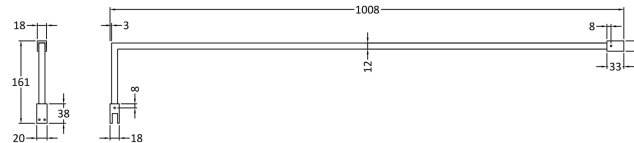

### Product Dimensions

Height (mm):	1950
Width (mm):	700
Depth (mm):	14
Nett Weight (kg):	29.44

### Outer Box Dimensions (If Applicable)

Height (mm):	
Width (mm):	
Depth (mm):	
Length (mm):	
Gross Weight (kg):	
Barcode:	5055369007424

### Product Details

Country of Origin:	China
Fitting Instruction:	No
CE & UKCA:	Yes
Profile Material:	Aluminium
Profile Finish:	Polished Chrome
Adjustments (mm):	675mm-693mm
Entry Width (mm):	N/A
Swing In Dim (mm):	N/A
Swing Out Dim (mm):	N/A
Radius (mm):	Not Applicable
Glass Thickness (mm):	8
Easy Fit:	No
Easy Clean:	Yes
Handle Style:	Not Applicable
Handle Material:	Not Applicable
Enclosure Design:	Frameless
Wheel Type:	Not Applicable
Support Bar Included:	Support Bar Included
Extras:	None

### Product Dimensions

Height (mm):	15
Width (mm):	150
Depth (mm):	1000
Nett Weight (kg):	0.67