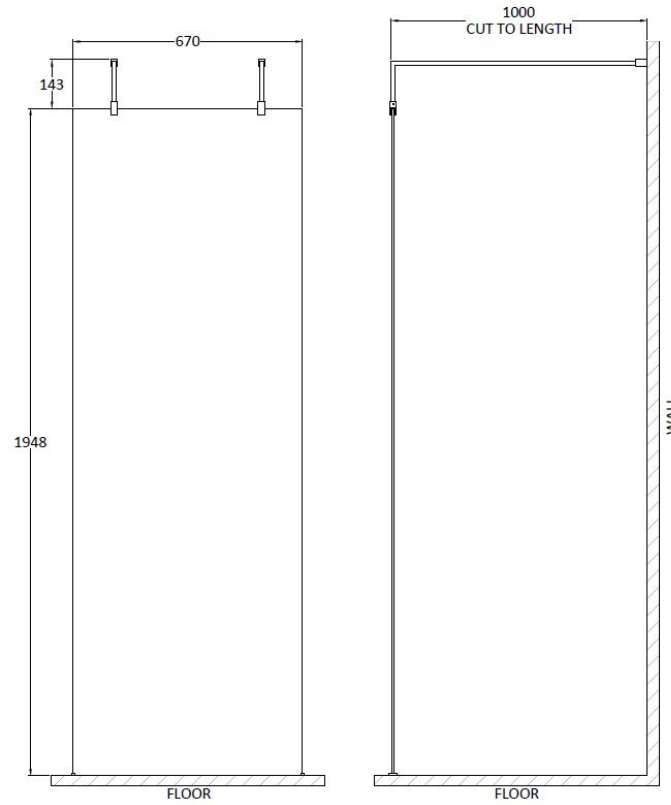

Sales Code: BGPAF070

Description: 700 Wetroom Screen With Arms And H Feet

Packaging Details

Barcode: 5056211851974