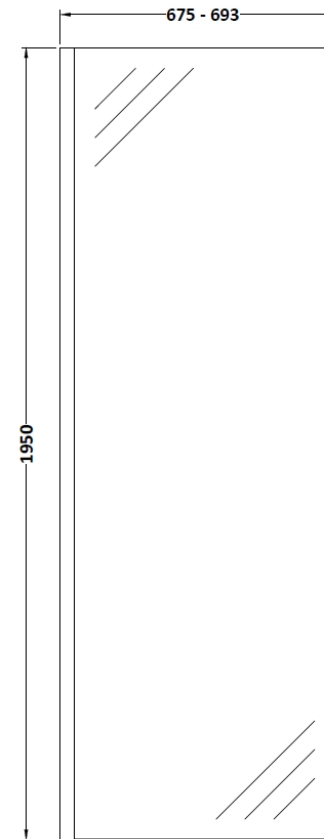

### Product Dimensions

Height (mm):	1950
Width (mm):	700
Depth (mm):	14
Nett Weight (kg):	29.44

### Packaging Dimensions

Height (mm):	65
Width (mm):	730
Length (mm):	2010
Gross Weight (kg):	29.44

### Outer Box Dimensions (If Applicable)

Height (mm):	
Width (mm):	
Depth (mm):	
Length (mm):	
Gross Weight (kg):	
Barcode:	5055369007424

### Product Dimensions

Height (mm):	15
Width (mm):	150
Depth (mm):	1000
Nett Weight (kg):	0.67