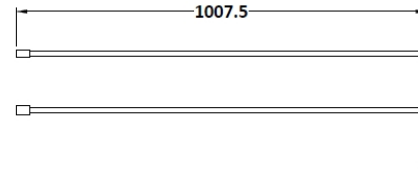

### Packaging Details

Barcode: 5056211851981

Sales Code: WRSB800

Description: Wetroom Screen 800 X1950mm

**Product Dimensions**

Height (mm):	1950
Width (mm):	800
Depth (mm):	14
Nett Weight (kg):	34.36

**Packaging Dimensions**

Height (mm):	65
Width (mm):	830
Length (mm):	2010
Gross Weight (kg):	34.36

**Packaging Data**

Box Colour:	Brown Cardboard Box - Printed
Box Qty:	1
Label Size:	100 x 50
Label Colour:	Not Applicable
Label Qty:	0

**Outer Box Dimensions (If Applicable)**

Height (mm):	
Width (mm):	
Depth (mm):	
Length (mm):	
Gross Weight (kg):	
Barcode:	5055369007448

**Product Details**

Country of Origin:	China
Fitting Instruction:	No
CE & UKCA:	Yes
Profile Material:	Aluminium
Profile Finish:	Polished Chrome
Adjustments (mm):	775mm-793mm
Entry Width (mm):	N/A
Swing In Dim (mm):	N/A
Swing Out Dim (mm):	N/A
Radius (mm):	Not Applicable
Glass Thickness (mm):	8
Easy Fit:	No
Easy Clean:	Yes
Handle Style:	Not Applicable
Handle Material:	Not Applicable
Enclosure Design:	Frameless
Wheel Type:	Not Applicable
Support Bar Included:	Support Bar Included
Extras:	None

### Product Dimensions

Height (mm):	15
Width (mm):	150
Depth (mm):	1000
Nett Weight (kg):	0.67