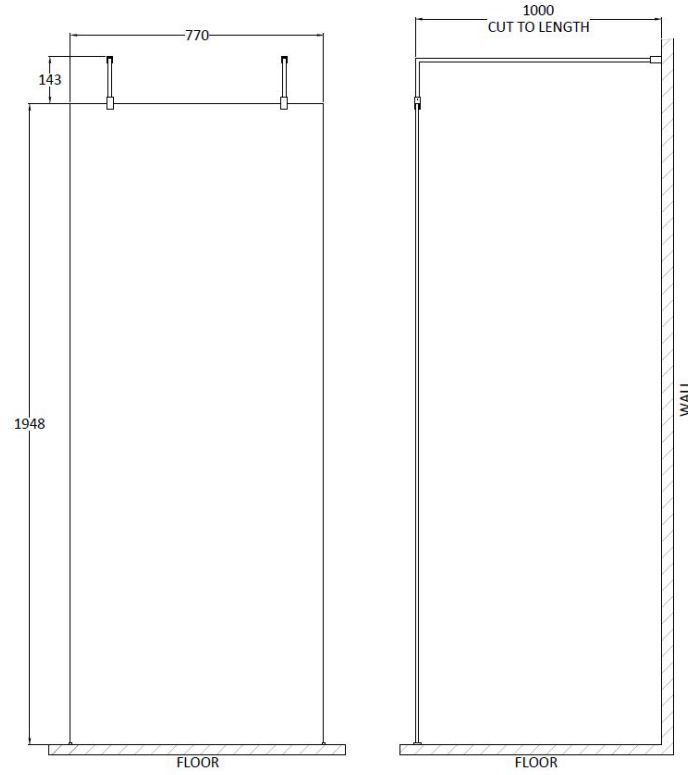

### Packaging Details

Barcode: 5056211851981

Sales Code: WRSB800

Description: Wetroom Screen 800 X1950mm

**Product Dimensions**

Height (mm):	1950
Width (mm):	800
Depth (mm):	14
Nett Weight (kg):	34.36

**Packaging Dimensions**

Height (mm):	65
Width (mm):	830
Length (mm):	2010
Gross Weight (kg):	34.36

**Packaging Data**

Box Colour:	Brown Cardboard Box - Printed
Box Qty:	1
Label Size:	100 x 50
Label Colour:	Not Applicable
Label Qty:	0

**Outer Box Dimensions (If Applicable)**

Height (mm):	
Width (mm):	
Depth (mm):	
Length (mm):	
Gross Weight (kg):	
Barcode:	5055369007448

**Product Details**

Country of Origin:	China
Fitting Instruction:	No
CE & UKCA:	Yes
Profile Material:	Aluminium
Profile Finish:	Polished Chrome
Adjustments (mm):	775mm-793mm
Entry Width (mm):	N/A
Swing In Dim (mm):	N/A
Swing Out Dim (mm):	N/A
Radius (mm):	Not Applicable
Glass Thickness (mm):	8
Easy Fit:	No
Easy Clean:	Yes
Handle Style:	Not Applicable
Handle Material:	Not Applicable
Enclosure Design:	Frameless
Wheel Type:	Not Applicable
Support Bar Included:	Support Bar Included
Extras:	None

### Product Dimensions

Height (mm):	15
Width (mm):	150
Depth (mm):	1000
Nett Weight (kg):	0.67