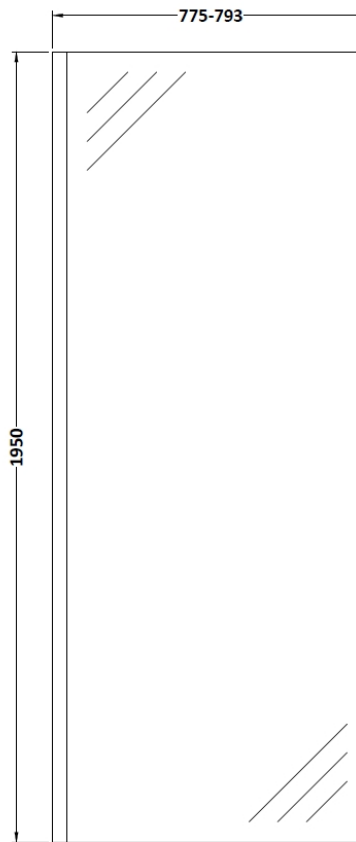

### Packaging Details

Barcode: 5056211851981

Sales Code: WRSB800

Description: Wetroom Screen 800 X1950mm

**Product Dimensions**

Height (mm):	1950
Width (mm):	800
Depth (mm):	14
Nett Weight (kg):	34.36

**Packaging Dimensions**

Height (mm):	65
Width (mm):	830
Length (mm):	2010
Gross Weight (kg):	34.36

**Packaging Data**

Box Colour:	Brown Cardboard Box - Printed
Box Qty:	1
Label Size:	100 x 50
Label Colour:	Not Applicable
Label Qty:	0

**Outer Box Dimensions (If Applicable)**

Height (mm):	
Width (mm):	
Depth (mm):	
Length (mm):	
Gross Weight (kg):	
Barcode:	5055369007448

**Product Details**

Country of Origin:	China
Fitting Instruction:	No
CE & UKCA:	Yes
Profile Material:	Aluminium
Profile Finish:	Polished Chrome
Adjustments (mm):	775mm-793mm
Entry Width (mm):	N/A
Swing In Dim (mm):	N/A
Swing Out Dim (mm):	N/A
Radius (mm):	Not Applicable
Glass Thickness (mm):	8
Easy Fit:	No
Easy Clean:	Yes
Handle Style:	Not Applicable
Handle Material:	Not Applicable
Enclosure Design:	Frameless
Wheel Type:	Not Applicable
Support Bar Included:	Support Bar Included
Extras:	None

### Product Dimensions

Height (mm):	15
Width (mm):	150
Depth (mm):	1000
Nett Weight (kg):	0.67