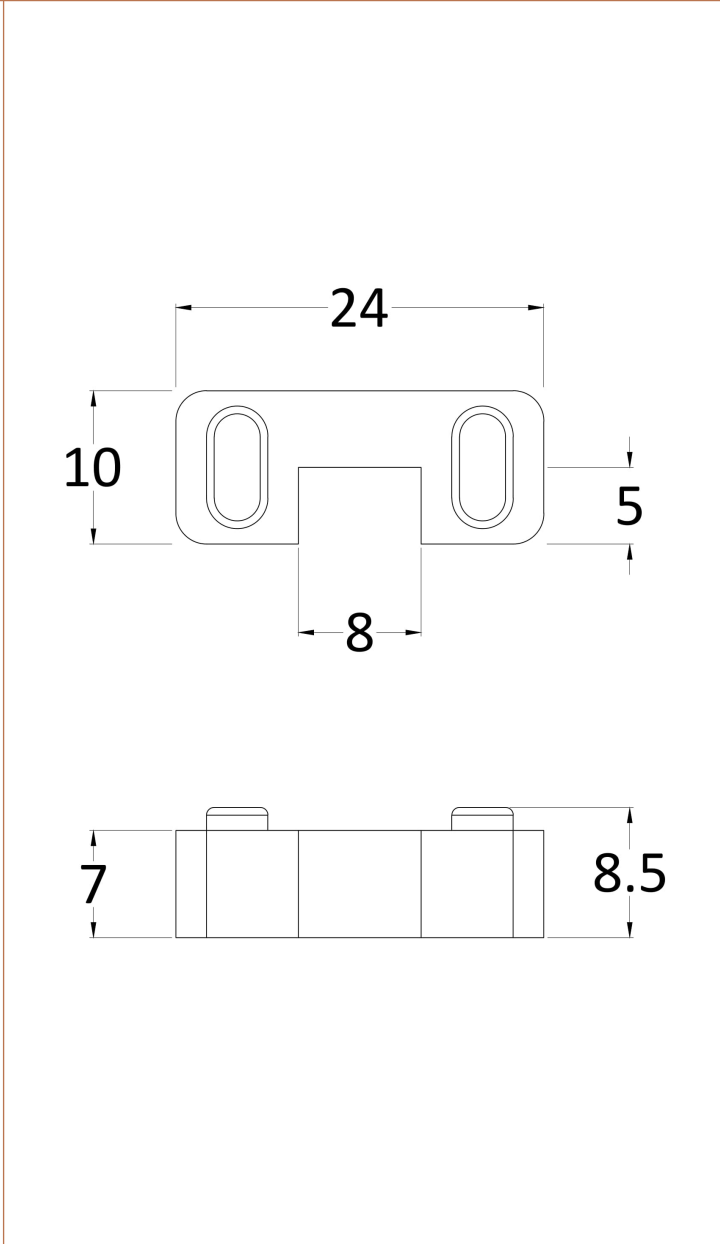

Sales Code: WRSF007

Description: Wetroom Horseshoe Support Foot Black

Product Dimensions

Height (mm):	9
Width (mm):	24
Depth (mm):	10
Nett Weight (kg):	0.16

Packaging Dimensions

Height (mm):	45
Width (mm):	30
Length (mm):	44
Gross Weight (kg):	0.16

Packaging Data

Box Colour:	White Cardboard Box
Box Qty:	1
Label Size:	100 x 50
Label Colour:	White Label
Label Qty:	1

Outer Box Dimensions (If Applicable)

Height (mm):	360
Width (mm):	270
Depth (mm):	
Length (mm):	
Gross Weight (kg):	
Barcode:	5056211850625

Product Details

Country of Origin:	China
Fitting Instruction:	No
CE & UKCA:	N/A
Profile Material:	Brass
Profile Finish:	Matt Black
Adjustments (mm):	N/A
Entry Width (mm):	N/A
Swing In Dim (mm):	N/A
Swing Out Dim (mm):	N/A
Radius (mm):	Not Applicable
Glass Thickness (mm):	
Easy Fit:	Not Applicable
Easy Clean:	Not Applicable
Handle Style:	Not Applicable
Handle Material:	Not Applicable
Enclosure Design:	Not Applicable
Wheel Type:	Not Applicable
Support Bar Included:	Support Bar Not Included
Extras:	None