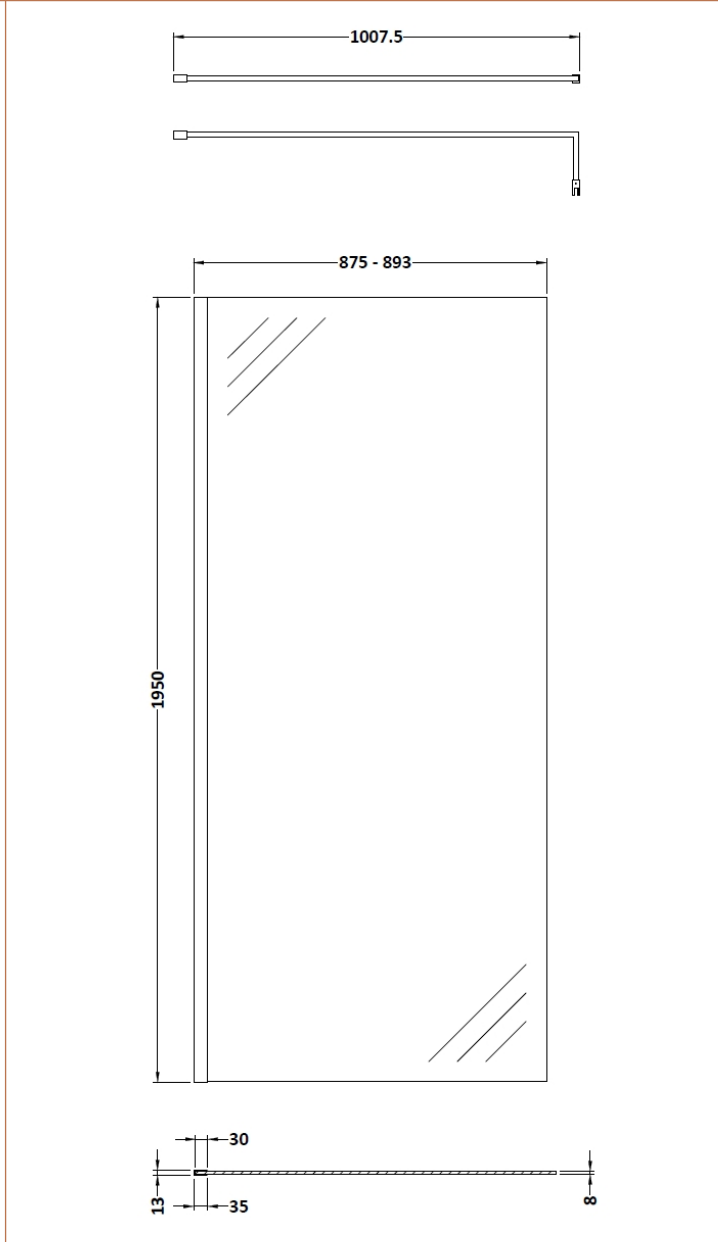

Sales Code: BGPAF090

Description: 900 Wetroom Screen With Arms And H Feet

Packaging Details

Barcode: 5056211851998

Sales Code: WRSB900

Description: Wetroom Screen 900 X1950mm

Product Dimensions

Height (mm):	1950
Width (mm):	900
Depth (mm):	14
Nett Weight (kg):	38.24

Packaging Dimensions

Height (mm):	65
Width (mm):	930
Length (mm):	2010
Gross Weight (kg):	38.24

Packaging Data

Box Colour:	Brown Cardboard Box - Printed
Box Qty:	1
Label Size:	100 x 50
Label Colour:	Not Applicable
Label Qty:	0

Outer Box Dimensions (If Applicable)

Height (mm):	
Width (mm):	
Depth (mm):	
Length (mm):	
Gross Weight (kg):	
Barcode:	5055369007455

Product Details

Country of Origin:	China
Fitting Instruction:	No
CE & UKCA:	Yes
Profile Material:	Aluminium
Profile Finish:	Polished Chrome
Adjustments (mm):	875mm-893mm
Entry Width (mm):	N/A
Swing In Dim (mm):	N/A
Swing Out Dim (mm):	N/A
Radius (mm):	Not Applicable
Glass Thickness (mm):	8
Easy Fit:	No
Easy Clean:	Yes
Handle Style:	Not Applicable
Handle Material:	Not Applicable
Enclosure Design:	Frameless
Wheel Type:	Not Applicable
Support Bar Included:	Support Bar Included
Extras:	None

Sales Code: FIX024

Description: Wetroom Screen Support Arm Black

Product Dimensions

Height (mm):	15
Width (mm):	150
Depth (mm):	1000
Nett Weight (kg):	0.67

Packaging Dimensions

Height (mm):	35
Width (mm):	160
Length (mm):	1020
Gross Weight (kg):	0.7