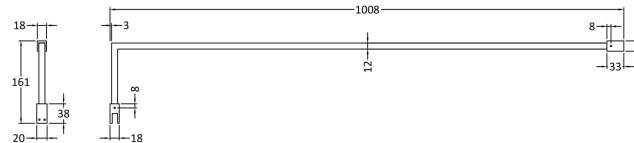

Packaging Dimensions

Height (mm):	65
Width (mm):	930
Length (mm):	2010
Gross Weight (kg):	38.24

Packaging Data

Box Colour:	Brown Cardboard Box - Printed
Box Qty:	1
Label Size:	100 x 50
Label Colour:	Not Applicable
Label Qty:	0

Outer Box Dimensions (If Applicable)

Height (mm):	
Width (mm):	
Depth (mm):	
Length (mm):	
Gross Weight (kg):	
Barcode:	5055369007455

Product Details

Country of Origin:	China
Fitting Instruction:	No
CE & UKCA:	Yes
Profile Material:	Aluminium
Profile Finish:	Polished Chrome
Adjustments (mm):	875mm-893mm
Entry Width (mm):	N/A
Swing In Dim (mm):	N/A
Swing Out Dim (mm):	N/A
Radius (mm):	Not Applicable
Glass Thickness (mm):	8
Easy Fit:	No
Easy Clean:	Yes
Handle Style:	Not Applicable
Handle Material:	Not Applicable
Enclosure Design:	Frameless
Wheel Type:	Not Applicable
Support Bar Included:	Support Bar Included
Extras:	None

Sales Code: FIX024

Description: Wetroom Screen Support Arm Black

Product Dimensions

Height (mm):	15
Width (mm):	150
Depth (mm):	1000
Nett Weight (kg):	0.67

Packaging Dimensions

Height (mm):	35
Width (mm):	160
Length (mm):	1020
Gross Weight (kg):	0.7

Packaging Data

Box Colour:	Brown Cardboard Box
Box Qty:	1
Label Size:	100 x 50
Label Colour:	White Label
Label Qty:	1

Outer Box Dimensions (If Applicable)

Height (mm):	
Width (mm):	
Depth (mm):	
Length (mm):	
Gross Weight (kg):	
Barcode:	5056211847342