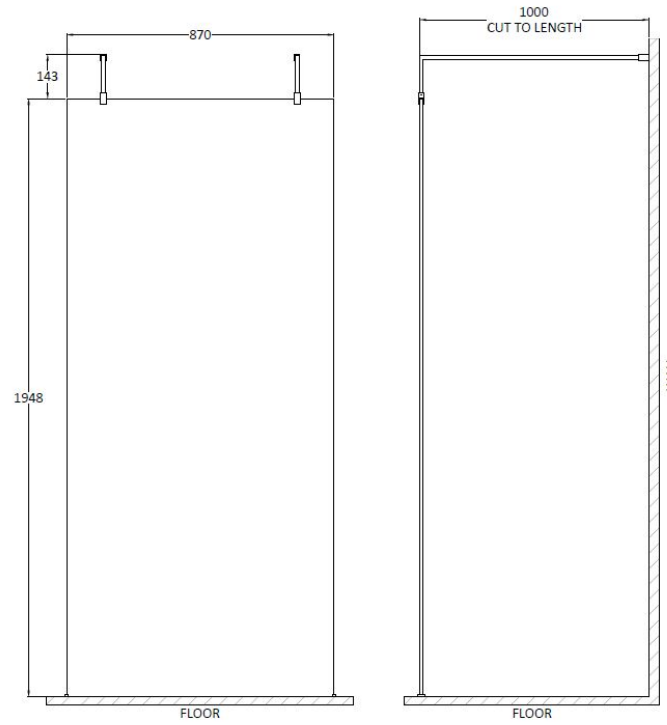

Sales Code: BGPAF090

Description: 900 Wetroom Screen With Arms And H Feet

Packaging Details

Barcode: 5056211851998

Sales Code: WRSB900

Description: Wetroom Screen 900 X1950mm

Product Dimensions

Height (mm):	1950
Width (mm):	900
Depth (mm):	14
Nett Weight (kg):	38.24

Packaging Dimensions

Height (mm):	65
Width (mm):	930
Length (mm):	2010
Gross Weight (kg):	38.24

Packaging Data

Box Colour:	Brown Cardboard Box - Printed
Box Qty:	1
Label Size:	100 x 50
Label Colour:	Not Applicable
Label Qty:	0

Outer Box Dimensions (If Applicable)

Height (mm):	
Width (mm):	
Depth (mm):	
Length (mm):	
Gross Weight (kg):	
Barcode:	5055369007455

Product Details

Country of Origin:	China
Fitting Instruction:	No
CE & UKCA:	Yes
Profile Material:	Aluminium
Profile Finish:	Polished Chrome
Adjustments (mm):	875mm-893mm
Entry Width (mm):	N/A
Swing In Dim (mm):	N/A
Swing Out Dim (mm):	N/A
Radius (mm):	Not Applicable
Glass Thickness (mm):	8
Easy Fit:	No
Easy Clean:	Yes
Handle Style:	Not Applicable
Handle Material:	Not Applicable
Enclosure Design:	Frameless
Wheel Type:	Not Applicable
Support Bar Included:	Support Bar Included
Extras:	None

Sales Code: FIX024

Description: Wetroom Screen Support Arm Black

Product Dimensions

Height (mm):	15
Width (mm):	150
Depth (mm):	1000
Nett Weight (kg):	0.67

Packaging Dimensions

Height (mm):	35
Width (mm):	160
Length (mm):	1020
Gross Weight (kg):	0.7