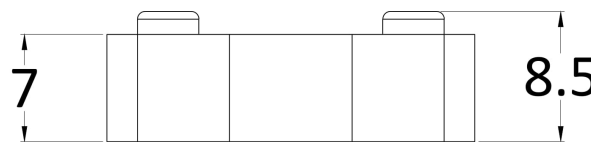

Packaging Dimensions

Height (mm):	65
Width (mm):	1485
Length (mm):	2010
Gross Weight (kg):	58.3

Packaging Data

Box Colour:	Brown Cardboard Box - Printed
Box Qty:	1
Label Size:	100 x 50
Label Colour:	Not Applicable
Label Qty:	0

Outer Box Dimensions (If Applicable)

Height (mm):	
Width (mm):	
Depth (mm):	
Length (mm):	
Gross Weight (kg):	
Barcode:	5055369007486

Product Details

Country of Origin:	China
Fitting Instruction:	No
CE & UKCA:	Yes
Profile Material:	Aluminium
Profile Finish:	Polished Chrome
Adjustments (mm):	1375mm-1393mm
Entry Width (mm):	N/A
Swing In Dim (mm):	N/A
Swing Out Dim (mm):	N/A
Radius (mm):	Not Applicable
Glass Thickness (mm):	8
Easy Fit:	No
Easy Clean:	Yes
Handle Style:	Not Applicable
Handle Material:	Not Applicable
Enclosure Design:	Frameless
Wheel Type:	Not Applicable
Support Bar Included:	Support Bar Included
Extras:	None

Sales Code: WRSF003

Description: Wetroom Horseshoe Support Foot Chrome

Product Dimensions

Height (mm):	9
Width (mm):	24
Depth (mm):	10
Nett Weight (kg):	0.16

Packaging Dimensions

Height (mm):	45
Width (mm):	30
Length (mm):	44
Gross Weight (kg):	0.16

Packaging Data

Box Colour:	White Cardboard Box
Box Qty:	1
Label Size:	100 x 50
Label Colour:	White Label
Label Qty:	2

Outer Box Dimensions (If Applicable)

Height (mm):	360
Width (mm):	270
Depth (mm):	
Length (mm):	
Gross Weight (kg):	
Barcode:	5055275896228