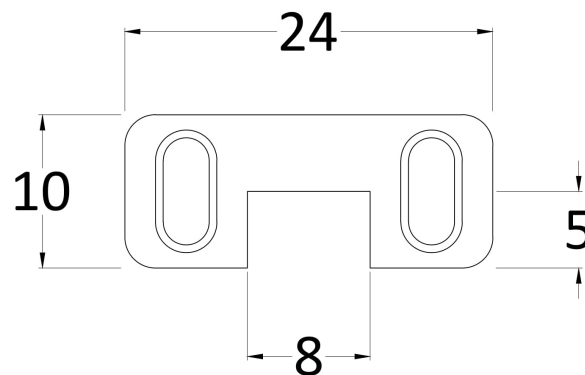

Packaging Dimensions

Height (mm):	65
Width (mm):	1485
Length (mm):	2010
Gross Weight (kg):	58.3

Packaging Data

Box Colour:	Brown Cardboard Box - Printed
Box Qty:	1
Label Size:	100 x 50
Label Colour:	Not Applicable
Label Qty:	0

Outer Box Dimensions (If Applicable)

Height (mm):	
Width (mm):	
Depth (mm):	
Length (mm):	
Gross Weight (kg):	
Barcode:	5055369007486

Product Details

Country of Origin:	China
Fitting Instruction:	No
CE & UKCA:	Yes
Profile Material:	Aluminium
Profile Finish:	Polished Chrome
Adjustments (mm):	1375mm-1393mm
Entry Width (mm):	N/A
Swing In Dim (mm):	N/A
Swing Out Dim (mm):	N/A
Radius (mm):	Not Applicable
Glass Thickness (mm):	8
Easy Fit:	No
Easy Clean:	Yes
Handle Style:	Not Applicable
Handle Material:	Not Applicable
Enclosure Design:	Frameless
Wheel Type:	Not Applicable
Support Bar Included:	Support Bar Included
Extras:	None

Sales Code: WRSF003

Description: Wetroom Horseshoe Support Foot Chrome

Product Dimensions

Height (mm):	9
Width (mm):	24
Depth (mm):	10
Nett Weight (kg):	0.16

Packaging Dimensions

Height (mm):	45
Width (mm):	30
Length (mm):	44
Gross Weight (kg):	0.16

Packaging Data

Box Colour:	White Cardboard Box
Box Qty:	1
Label Size:	100 x 50
Label Colour:	White Label
Label Qty:	2

Outer Box Dimensions (If Applicable)

Height (mm):	360
Width (mm):	270
Depth (mm):	
Length (mm):	
Gross Weight (kg):	
Barcode:	5055275896228