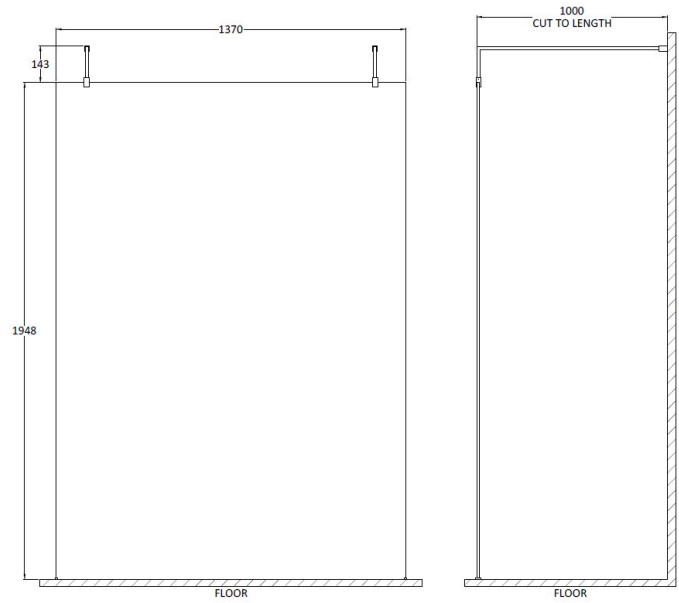

Sales Code: GPAF14

Description: 1400 Wetroom Screen With Arms And H Feet

Packaging Details

Barcode: 5055275899137

Sales Code: WRSB1400

Description: Wetroom Screen 1400 X1950mm

Product Dimensions

Height (mm):	1950
Width (mm):	1400
Depth (mm):	14
Nett Weight (kg):	58.3

Packaging Dimensions

Height (mm):	65
Width (mm):	1485
Length (mm):	2010
Gross Weight (kg):	58.3

Packaging Data

Box Colour:	Brown Cardboard Box - Printed
Box Qty:	1
Label Size:	100 x 50
Label Colour:	Not Applicable
Label Qty:	0

Outer Box Dimensions (If Applicable)

Height (mm):	
Width (mm):	
Depth (mm):	
Length (mm):	
Gross Weight (kg):	
Barcode:	5055369007486

Product Details

Country of Origin:	China
Fitting Instruction:	No
CE & UKCA:	Yes
Profile Material:	Aluminium
Profile Finish:	Polished Chrome
Adjustments (mm):	1375mm-1393mm
Entry Width (mm):	N/A
Swing In Dim (mm):	N/A
Swing Out Dim (mm):	N/A
Radius (mm):	Not Applicable
Glass Thickness (mm):	8
Easy Fit:	No
Easy Clean:	Yes
Handle Style:	Not Applicable
Handle Material:	Not Applicable
Enclosure Design:	Frameless
Wheel Type:	Not Applicable
Support Bar Included:	Support Bar Included
Extras:	None

Packaging Data

Box Colour:	White Cardboard Box
Box Qty:	1
Label Size:	100 x 50
Label Colour:	White Label
Label Qty:	2

Outer Box Dimensions (If Applicable)

Height (mm):	360
Width (mm):	270
Depth (mm):	
Length (mm):	
Gross Weight (kg):	
Barcode:	5055275896228