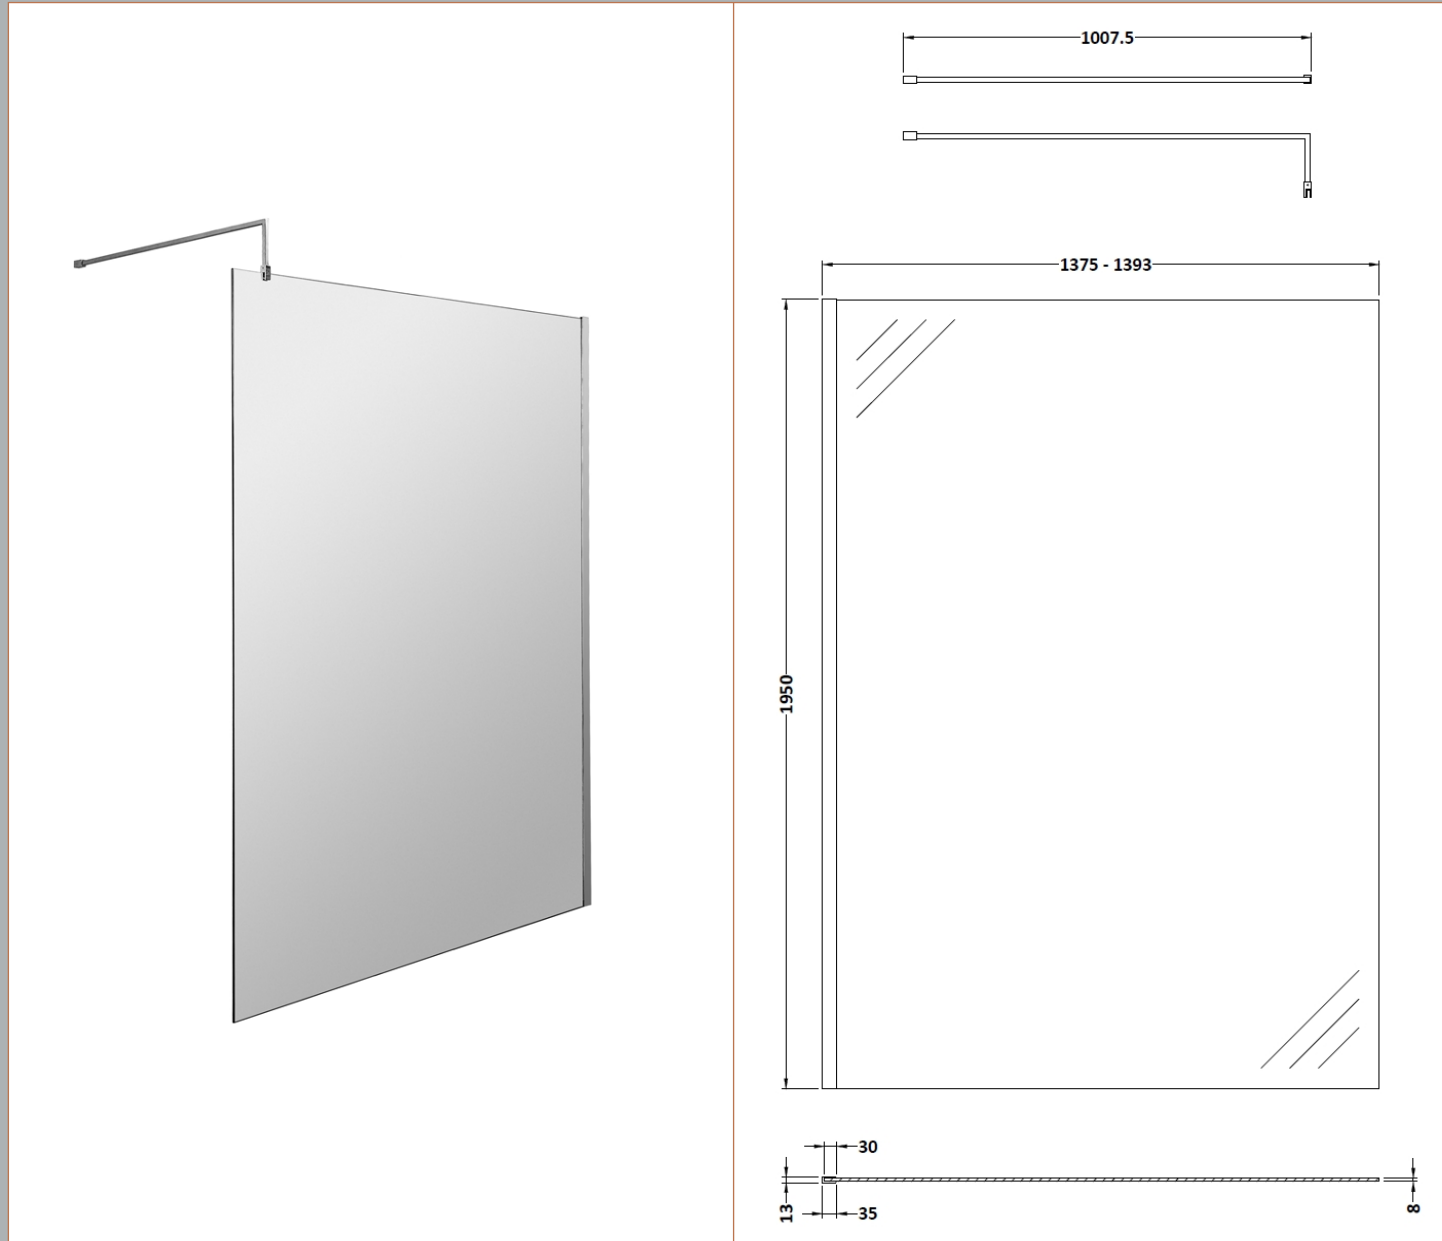

Sales Code: GPAF14

Description: 1400 Wetroom Screen With Arms And H Feet

Packaging Details

Barcode: 5055275899137

Sales Code: WRSB1400

Description: Wetroom Screen 1400 X1950mm

Product Dimensions

Height (mm):	1950
Width (mm):	1400
Depth (mm):	14
Nett Weight (kg):	58.3

Packaging Dimensions

Height (mm):	65
Width (mm):	1485
Length (mm):	2010
Gross Weight (kg):	58.3

Packaging Data

Box Colour:	Brown Cardboard Box - Printed
Box Qty:	1
Label Size:	100 x 50
Label Colour:	Not Applicable
Label Qty:	0

Outer Box Dimensions (If Applicable)

Height (mm):	
Width (mm):	
Depth (mm):	
Length (mm):	
Gross Weight (kg):	
Barcode:	5055369007486

Product Details

Country of Origin:	China
Fitting Instruction:	No
CE & UKCA:	Yes
Profile Material:	Aluminium
Profile Finish:	Polished Chrome
Adjustments (mm):	1375mm-1393mm
Entry Width (mm):	N/A
Swing In Dim (mm):	N/A
Swing Out Dim (mm):	N/A
Radius (mm):	Not Applicable
Glass Thickness (mm):	8
Easy Fit:	No
Easy Clean:	Yes
Handle Style:	Not Applicable
Handle Material:	Not Applicable
Enclosure Design:	Frameless
Wheel Type:	Not Applicable
Support Bar Included:	Support Bar Included
Extras:	None

Packaging Data

Box Colour:	White Cardboard Box
Box Qty:	1
Label Size:	100 x 50
Label Colour:	White Label
Label Qty:	2

Outer Box Dimensions (If Applicable)

Height (mm):	360
Width (mm):	270
Depth (mm):	
Length (mm):	
Gross Weight (kg):	
Barcode:	5055275896228