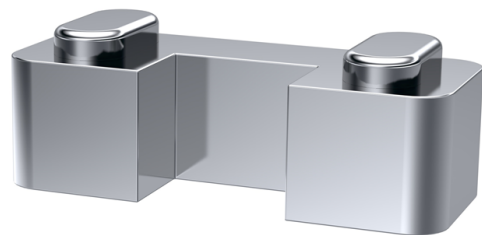

Sales Code: GPAF14

Description: 1400 Wetroom Screen With Arms And H Feet

Packaging Details

Barcode: 5055275899137

Sales Code: WRSB1400

Description: Wetroom Screen 1400 X1950mm

Product Dimensions

Height (mm):	1950
Width (mm):	1400
Depth (mm):	14
Nett Weight (kg):	58.3

Outer Box Dimensions (If Applicable)

Height (mm):	
Width (mm):	
Depth (mm):	
Length (mm):	
Gross Weight (kg):	
Barcode:	5055369007486

Product Details

Country of Origin:	China
Fitting Instruction:	No
CE & UKCA:	Yes
Profile Material:	Aluminium
Profile Finish:	Polished Chrome
Adjustments (mm):	1375mm-1393mm
Entry Width (mm):	N/A
Swing In Dim (mm):	N/A
Swing Out Dim (mm):	N/A
Radius (mm):	Not Applicable
Glass Thickness (mm):	8
Easy Fit:	No
Easy Clean:	Yes
Handle Style:	Not Applicable
Handle Material:	Not Applicable
Enclosure Design:	Frameless
Wheel Type:	Not Applicable
Support Bar Included:	Support Bar Included
Extras:	None

Sales Code: WRSF003

Description: Wetroom Horseshoe Support Foot Chrome

Product Dimensions

Height (mm):	9
Width (mm):	24
Depth (mm):	10
Nett Weight (kg):	0.16

Packaging Dimensions

Height (mm):	45
Width (mm):	30
Length (mm):	44
Gross Weight (kg):	0.16

Product Details

Country of Origin:	United Kingdom
Fitting Instruction:	No
CE & UKCA:	N/A
Profile Material:	
Profile Finish:	
Adjustments (mm):	
Entry Width (mm):	
Swing In Dim (mm):	
Swing Out Dim (mm):	
Radius (mm):	
Glass Thickness (mm):	
Easy Fit:	
Easy Clean:	
Handle Style:	
Handle Material:	
Enclosure Design:	
Wheel Type:	
Support Bar Included:	
Extras:	