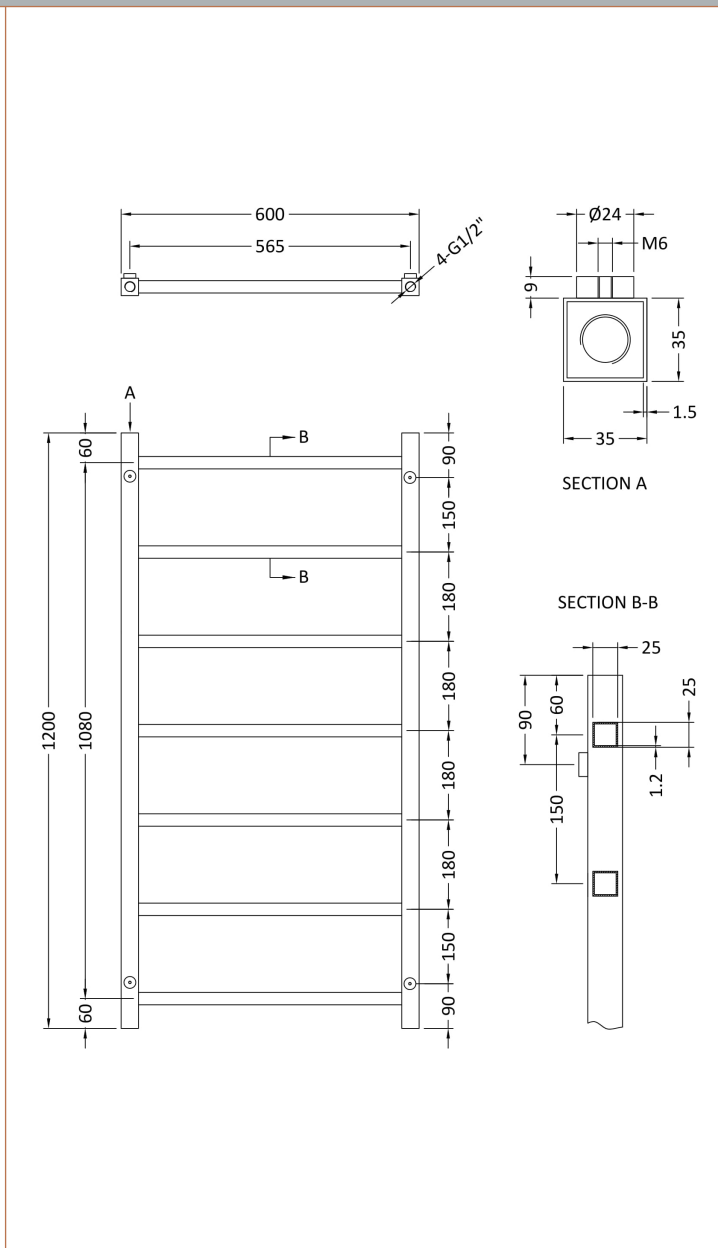

Sales Code: HL376

Description: Eton Radiator 1200mmx600mm

Product Dimensions			
Height (mm):	1200		
Width (mm):	600		
Depth (mm):	44		
Length (mm):			
Nett Weight (kg):	7.24		
Packaging Dimensions			
Height (mm):	60		
Width (mm):	625		
Length (mm):	1230		
Gross Weight (kg):	9.6		
Packaging Data			
Box Colour:	White Cardboard Shrinkwrapped		
Box Qty:	1		
Label Size:	100 x 50		
Label Colour:	White Label		
Label Qty:	2		
Outer Box Dimensions (If Applicable)			
Height (mm):			
Width (mm):			
Length (mm):			
Gross Weight (kg):			
Barcode:	5055369003297		
Product Details			
Country of Origin:	China		
Fitting Instruction:	No		
Certification:	CE & UKCA: No	RoHS: N/A	WEEE: N/A
Colour/Finish:	Chrome		
RAL No:	N/A		
Product Material:	Steel		
Heat Element Wattage:	Not Applicable		
Heating Element Wattage Compatible:	N/A		
BTU Outputs:	30°C / 451	50°C / 864	60°C / 1094
Thermal Outputs: (Watts)	30°C / 132	50°C / 253	60°C / 319
Pipe Centres - If Vertical:	444mm		
Pipe Centres - If Horizontal:	N/A		
Max Projection:	110mm		
Tube Diameter:	N/A		
Packaging Volume (L):	53		
Wall to Centre of Tappings:	N/A		
Floor to Centre of Tappings:	85		
Dual Fuel:	N/A		
IP Rating:			