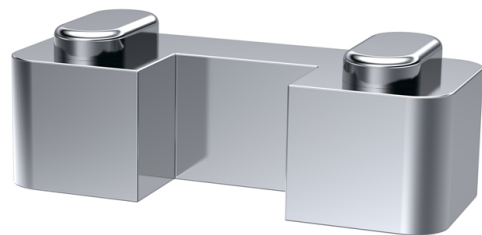

Sales Code: WRSF003

Description: Wetroom Horseshoe Support Foot Chrome

Product Dimensions

Height (mm):	9
Width (mm):	24
Depth (mm):	10
Nett Weight (kg):	0.16

Packaging Dimensions

Height (mm):	45
Width (mm):	30
Length (mm):	44
Gross Weight (kg):	0.16

Packaging Data

Box Colour:	White Cardboard Box
Box Qty:	1
Label Size:	100 x 50
Label Colour:	White Label
Label Qty:	2

Outer Box Dimensions (If Applicable)

Height (mm):	360
Width (mm):	270
Depth (mm):	
Length (mm):	
Gross Weight (kg):	
Barcode:	5055275896228

Product Details

Country of Origin:	United Kingdom
Fitting Instruction:	No
CE & UKCA:	N/A
Profile Material:	
Profile Finish:	
Adjustments (mm):	
Entry Width (mm):	
Swing In Dim (mm):	
Swing Out Dim (mm):	
Radius (mm):	
Glass Thickness (mm):	
Easy Fit:	
Easy Clean:	
Handle Style:	
Handle Material:	
Enclosure Design:	
Wheel Type:	
Support Bar Included:	
Extras: