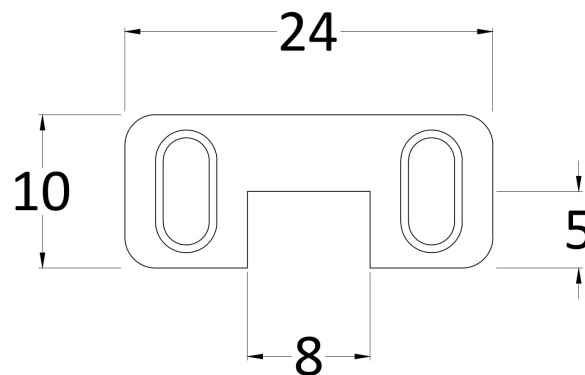

Sales Code: WRSF003

Description: Wetroom Horseshoe Support Foot Chrome

Product Dimensions

Height (mm):	9
Width (mm):	24
Depth (mm):	10
Nett Weight (kg):	0.16

Packaging Dimensions

Height (mm):	45
Width (mm):	30
Length (mm):	44
Gross Weight (kg):	0.16

Packaging Data

Box Colour:	White Cardboard Box
Box Qty:	1
Label Size:	100 x 50
Label Colour:	White Label
Label Qty:	2

Outer Box Dimensions (If Applicable)

Height (mm):	360
Width (mm):	270
Depth (mm):	
Length (mm):	
Gross Weight (kg):	
Barcode:	5055275896228

Product Details

Country of Origin:	United Kingdom
Fitting Instruction:	No
CE & UKCA:	N/A
Profile Material:	
Profile Finish:	
Adjustments (mm):	
Entry Width (mm):	
Swing In Dim (mm):	
Swing Out Dim (mm):	
Radius (mm):	
Glass Thickness (mm):	
Easy Fit:	
Easy Clean:	
Handle Style:	
Handle Material:	
Enclosure Design:	
Wheel Type:	
Support Bar Included:	
Extras: