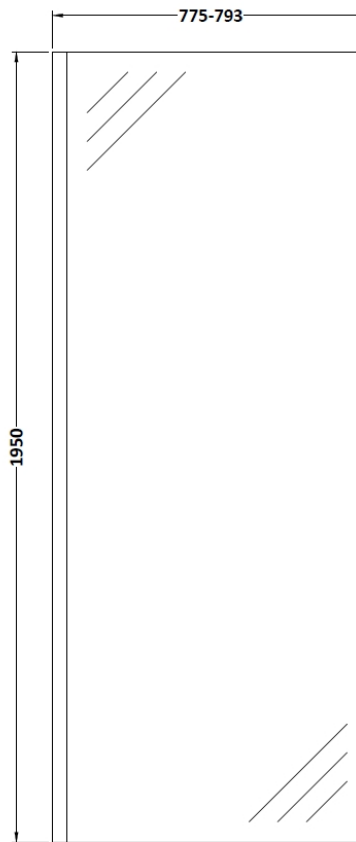

Sales Code: GPAF080

Description: 800 Wetroom Screen With Arms And H Feet

Packaging Details

Barcode: 5055275899090

Sales Code: WRSB800

Description: Wetroom Screen 800 X1950mm

Product Dimensions

| | |
|-------------------|-------|
| Height (mm): | 1950 |
| Width (mm): | 800 |
| Depth (mm): | 14 |
| Nett Weight (kg): | 34.36 |

Packaging Dimensions

| | |
|--------------------|-------|
| Height (mm): | 65 |
| Width (mm): | 830 |
| Length (mm): | 2010 |
| Gross Weight (kg): | 34.36 |

Packaging Data

| | |
|---------------|-------------------------------|
| Box Colour: | Brown Cardboard Box - Printed |
| Box Qty: | 1 |
| Label Size: | 100 x 50 |
| Label Colour: | Not Applicable |
| Label Qty: | 0 |

Outer Box Dimensions (If Applicable)

| | |
|--------------------|---------------|
| Height (mm): | |
| Width (mm): | |
| Depth (mm): | |
| Length (mm): | |
| Gross Weight (kg): | |
| Barcode: | 5055369007448 |

Outer Box Dimensions (If Applicable)

| | |
|--------------------|---------------|
| Height (mm): | 360 |
| Width (mm): | 270 |
| Depth (mm): | |
| Length (mm): | |
| Gross Weight (kg): | |
| Barcode: | 5055275896228 |