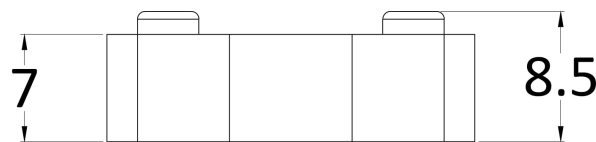

Sales Code: WRSF003

Description: Wetroom Horseshoe Support Foot Chrome

Product Dimensions

Height (mm):	9
Width (mm):	24
Depth (mm):	10
Nett Weight (kg):	0.16

Packaging Dimensions

Height (mm):	45
Width (mm):	30
Length (mm):	44
Gross Weight (kg):	0.16

Packaging Data

Box Colour:	White Cardboard Box
Box Qty:	1
Label Size:	100 x 50
Label Colour:	White Label
Label Qty:	2

Outer Box Dimensions (If Applicable)

Height (mm):	360
Width (mm):	270
Depth (mm):	
Length (mm):	
Gross Weight (kg):	
Barcode:	5055275896228

Product Details

Country of Origin:	United Kingdom
Fitting Instruction:	No
CE & UKCA:	N/A
Profile Material:	
Profile Finish:	
Adjustments (mm):	
Entry Width (mm):	
Swing In Dim (mm):	
Swing Out Dim (mm):	
Radius (mm):	
Glass Thickness (mm):	
Easy Fit:	
Easy Clean:	
Handle Style:	
Handle Material:	
Enclosure Design:	
Wheel Type:	
Support Bar Included:	
Extras: