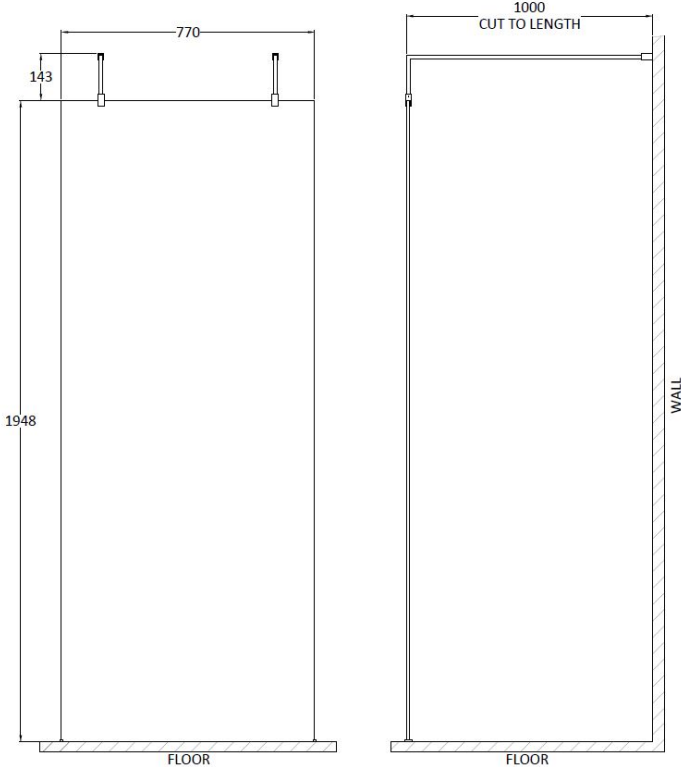

Sales Code: GPAF080

Description: 800 Wetroom Screen With Arms And H Feet

Packaging Details

Barcode: 5055275899090

Sales Code: WRSB800

Description: Wetroom Screen 800 X1950mm

Product Dimensions

| | |
|-------------------|-------|
| Height (mm): | 1950 |
| Width (mm): | 800 |
| Depth (mm): | 14 |
| Nett Weight (kg): | 34.36 |

Packaging Dimensions

| | |
|--------------------|-------|
| Height (mm): | 65 |
| Width (mm): | 830 |
| Length (mm): | 2010 |
| Gross Weight (kg): | 34.36 |

Packaging Data

| | |
|---------------|-------------------------------|
| Box Colour: | Brown Cardboard Box - Printed |
| Box Qty: | 1 |
| Label Size: | 100 x 50 |
| Label Colour: | Not Applicable |
| Label Qty: | 0 |

Outer Box Dimensions (If Applicable)

| | |
|--------------------|---------------|
| Height (mm): | |
| Width (mm): | |
| Depth (mm): | |
| Length (mm): | |
| Gross Weight (kg): | |
| Barcode: | 5055369007448 |

Outer Box Dimensions (If Applicable)

| | |
|--------------------|---------------|
| Height (mm): | 360 |
| Width (mm): | 270 |
| Depth (mm): | |
| Length (mm): | |
| Gross Weight (kg): | |
| Barcode: | 5055275896228 |