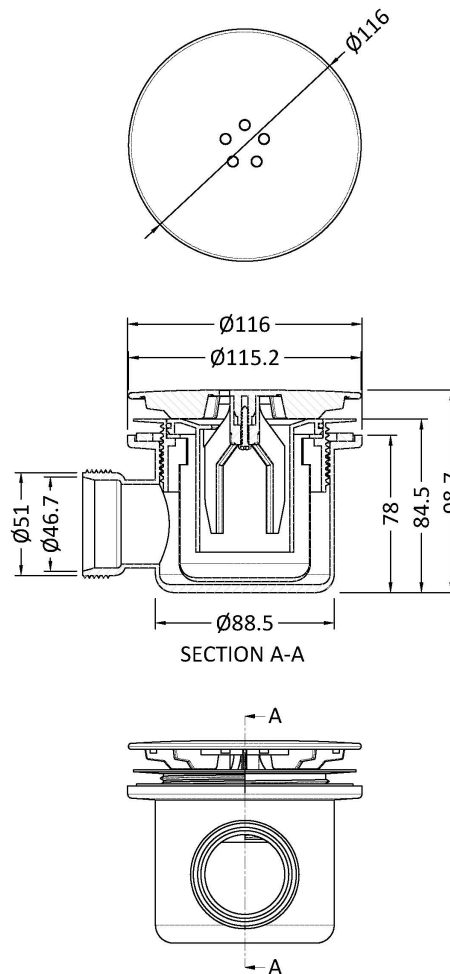

Sales Code: STW007

Description: Mega Flow Shower Waste Chrome Top

Product Dimensions

| | |
|-------------------|------|
| Length (mm): | |
| Width (mm): | 116 |
| Height (mm): | 99 |
| Depth (mm): | 116 |
| Nett Weight (kg): | 0.41 |

Packaging Dimensions

| | |
|--------------------|------|
| Height (mm): | 170 |
| Width (mm): | 135 |
| Depth (mm): | 100 |
| Gross Weight (kg): | 0.41 |

Packaging Data

| | |
|---------------|---------------------|
| Box Colour: | White Cardboard Box |
| Box Qty: | 1 |
| Label Size: | 100 x 50 |
| Label Colour: | White Label |
| Label Qty: | 2 |

Outer Box Dimensions (If Applicable)

| | |
|--------------------|---------------|
| Height (mm): | 560 |
| Width (mm): | 360 |
| Length (mm): | |
| Depth (mm): | |
| Gross Weight (kg): | 14 |
| Barcode: | 5056462624419 |

Product Details

| | |
|--------------------------|----------------|
| Country of Origin: | China |
| Fitting Instruction: | No |
| CE & UKCA: | N/A |
| Product Material: | Pp |
| Heating Element Wattage: | Not Applicable |
| Colour/Finish: | Chrome |
| Product Diameter: | 115mm |
| Connection Size: | 1 1/2" |