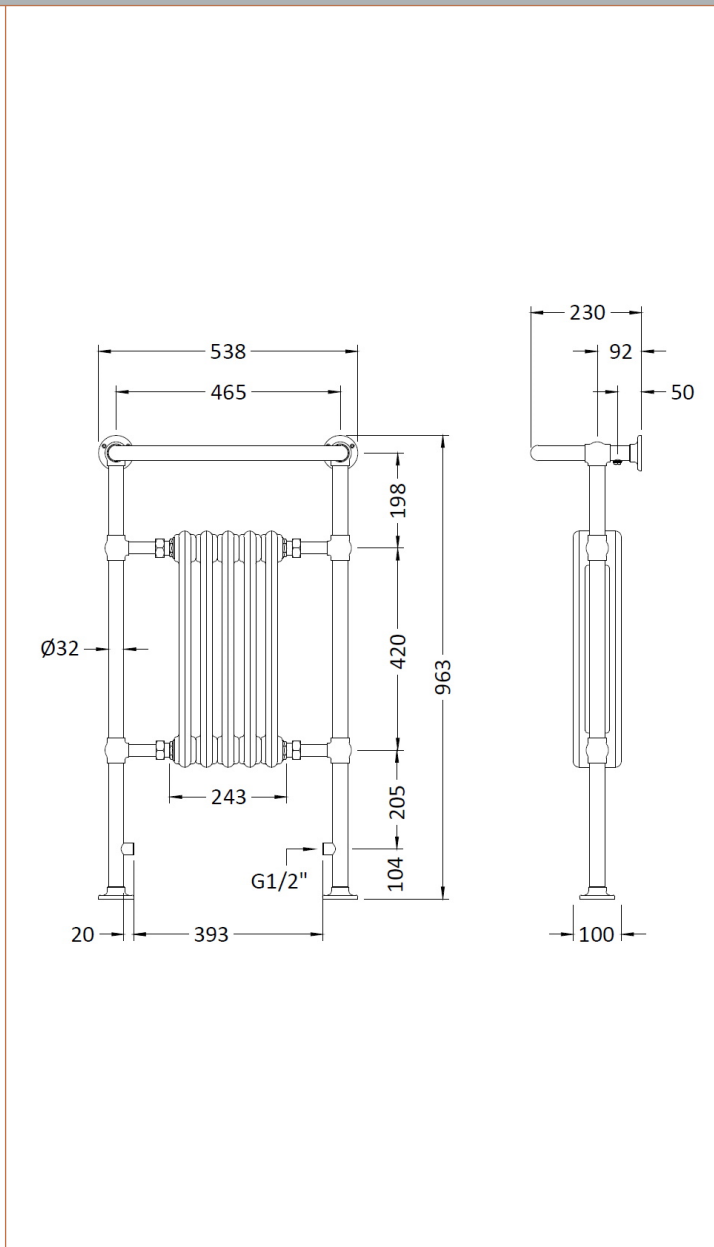

Sales Code: HTD06

Description: Small Harrow Heated T/Rail 965mmx538mm

Product Dimensions

Height (mm):	965
Width (mm):	538
Depth (mm):	230
Length (mm):	
Nett Weight (kg):	13.18

Packaging Dimensions

Height (mm):	590
Width (mm):	294
Length (mm):	1020
Gross Weight (kg):	16.7

Packaging Data

Box Colour:	White Cardboard Shrinkwrapped
Box Qty:	1
Label Size:	100 x 50
Label Colour:	White Label
Label Qty:	2

Outer Box Dimensions (If Applicable)

Height (mm):	
Width (mm):	
Length (mm):	
Gross Weight (kg):	
Barcode:	5055369003709

Product Details

Country of Origin:	China
Fitting Instruction:	No
Certification:	CE & UKCA: No RoHS: N/A WEEE: N/A
Colour/Finish:	Chrome/White
RAL No:	9016
Product Material:	Steel
Heat Element Wattage:	Not Applicable
Heating Element Wattage Compatible:	N/A
BTU Outputs:	30°C / 662 50°C / 1246 60°C / 1578
Thermal Outputs: (Watts)	30°C / 194 50°C / 365 60°C / 457
Pipe Centres - If Vertical:	250mm
Pipe Centres - If Horizontal:	N/A
Max Projection:	220mm
Tube Diameter:	32mm
Packaging Volume (L):	178
Wall to Centre of Tappings:	105
Floor to Centre of Tappings:	100
Dual Fuel:	N/A
IP Rating:	