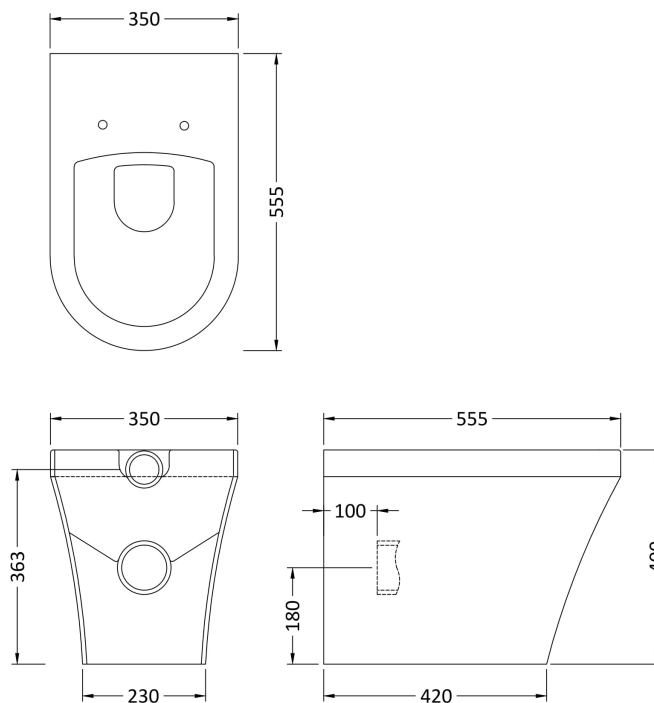

Packaging Dimensions

Length (mm):	500
Width (mm):	365
Height (mm):	65
Gross Weight (kg):	2.4

Packaging Data

Box Colour:	White Cardboard Box - Printed
Box Qty:	1
Label Size:	100 x 50
Label Colour:	Not Applicable
Label Qty:	1

Outer Box Dimensions (If Applicable)

Length (mm):	400
Width (mm):	470
Height (mm):	475
Gross Weight (kg):	
Barcode:	5055369030934

Product Details

Country of Origin:	Turkey
Fitting Instruction:	No
CE & UKCA:	Not Applicable
Product Material:	Polypropylene
Seat Type:	Round
Seat Function:	Soft Close
Hinge Centres (Min):	112
Hinge Centres (Max):	175
Hinge Material:	Polypropylene
Colour/Finish:	White
Fixing Method:	Top Fix

Sales Code: NCU606

Description: Round Btw Pan

Product Dimensions

Height (mm):	400
Width (mm):	350
Depth (mm):	555
Nett Weight (kg):	28

Packaging Dimensions

Height (mm):	570
Width (mm):	415
Depth (mm):	365
Gross Weight (kg):	29

Packaging Data

Box Colour:	Brown Cardboard Box - Printed
Box Qty:	1
Label Size:	100 x 50
Label Colour:	White Label
Label Qty:	2

Outer Box Dimensions (If Applicable)

Height (mm):	
Width (mm):	
Depth (mm):	
Gross Weight (kg):	
Barcode:	5056211821847