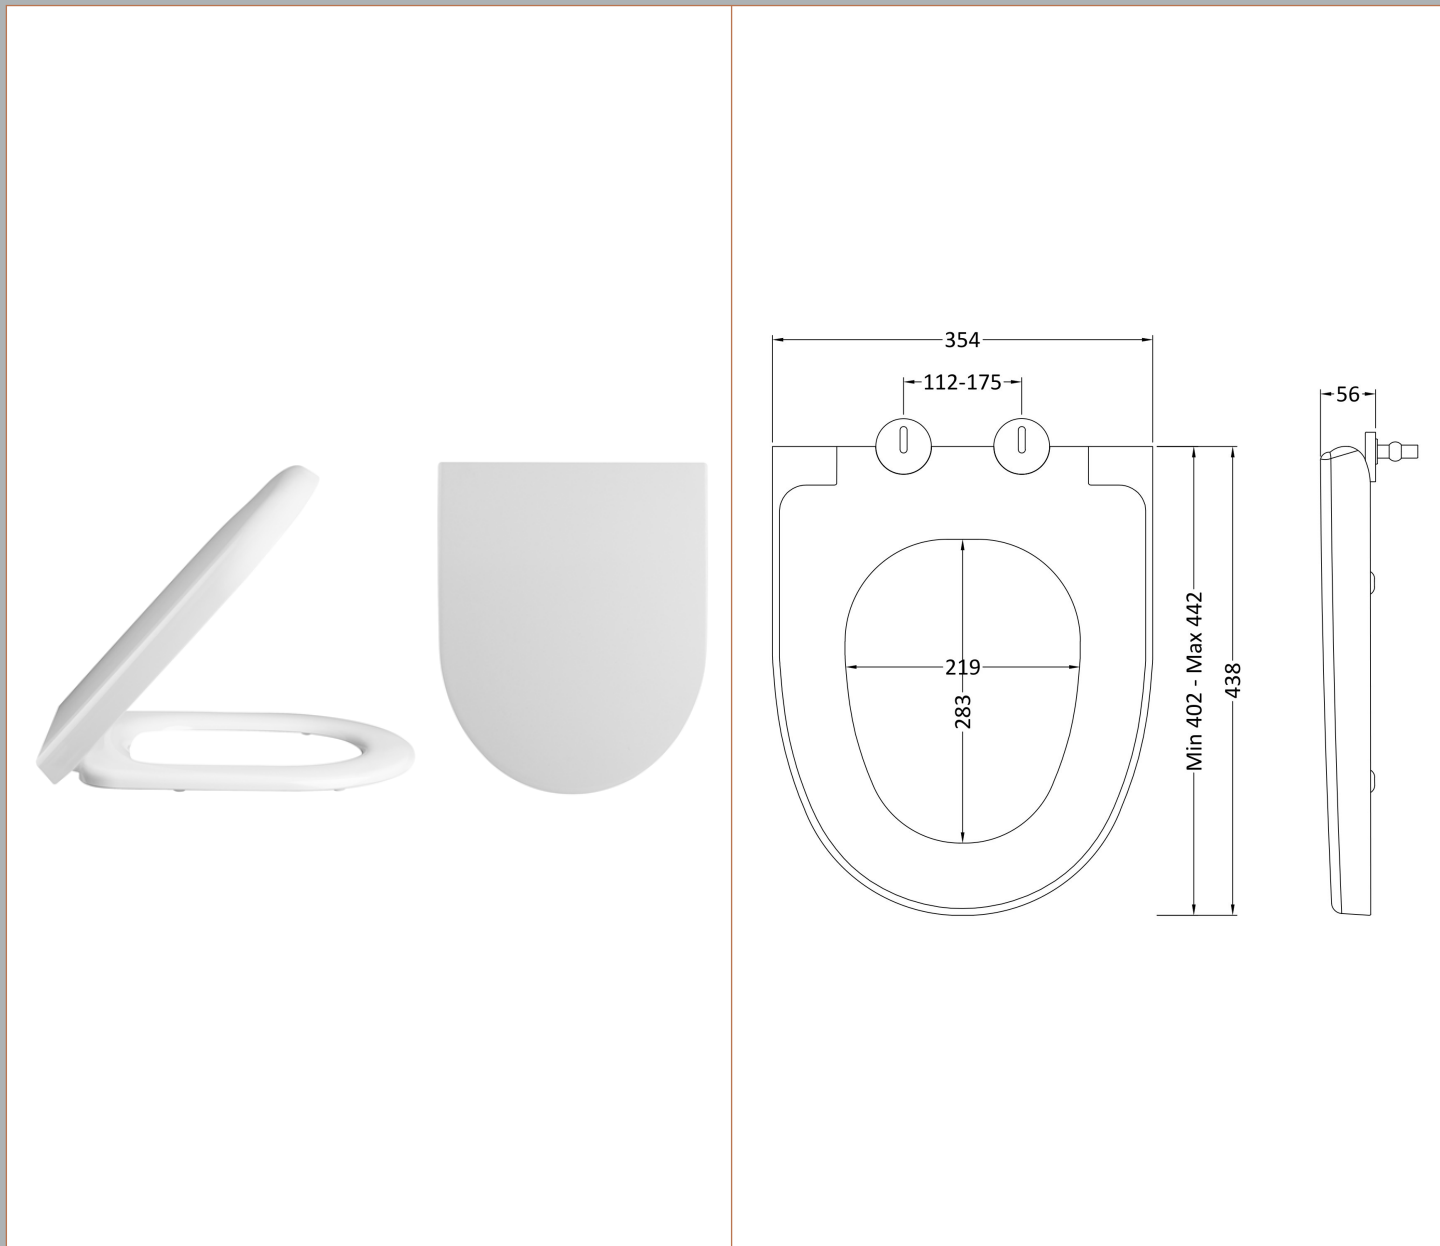

Sales Code: Cpa008

Description: Luna Btw Pan & Soft Close Seat

Packaging Details

Barcode: 5055369031597

Sales Code: NCU699

Description: Soft Close Seat

Product Dimensions

Length (mm):	438
Width (mm):	354
Height (mm):	56
Nett Weight (kg):	2.15

Packaging Dimensions

Length (mm):	500
Width (mm):	365
Height (mm):	65
Gross Weight (kg):	2.4

Packaging Data

Box Colour:	White Cardboard Box - Printed
Box Qty:	1
Label Size:	100 x 50
Label Colour:	Not Applicable
Label Qty:	1

Outer Box Dimensions (If Applicable)

Length (mm):	400
Width (mm):	470
Height (mm):	475
Gross Weight (kg):	
Barcode:	5055369030934

Product Details

Country of Origin:	Turkey
Fitting Instruction:	No
CE & UKCA:	Not Applicable
Product Material:	Polypropylene
Seat Type:	Round
Seat Function:	Soft Close
Hinge Centres (Min):	112
Hinge Centres (Max):	175
Hinge Material:	Polypropylene
Colour/Finish:	White
Fixing Method:	Top Fix

Sales Code: NCU606

Description: Round Btw Pan

Product Dimensions

Height (mm):	400
Width (mm):	350
Depth (mm):	555
Nett Weight (kg):	28

Packaging Dimensions

Height (mm):	570
Width (mm):	415
Depth (mm):	365
Gross Weight (kg):	29