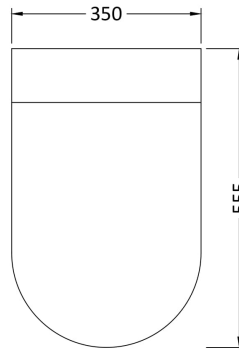

Sales Code: Cpa008

Description: Luna Btw Pan & Soft Close Seat

Packaging Details

Barcode: 5055369031597

Sales Code: NCU699

Description: Soft Close Seat

Product Dimensions

Length (mm):	438
Width (mm):	354
Height (mm):	56
Nett Weight (kg):	2.15

Packaging Dimensions

Length (mm):	500
Width (mm):	365
Height (mm):	65
Gross Weight (kg):	2.4

Packaging Data

Box Colour:	White Cardboard Box - Printed
Box Qty:	1
Label Size:	100 x 50
Label Colour:	Not Applicable
Label Qty:	1

Outer Box Dimensions (If Applicable)

Length (mm):	400
Width (mm):	470
Height (mm):	475
Gross Weight (kg):	
Barcode:	5055369030934

Product Details

Country of Origin:	Turkey
Fitting Instruction:	No
CE & UKCA:	Not Applicable
Product Material:	Polypropylene
Seat Type:	Round
Seat Function:	Soft Close
Hinge Centres (Min):	112
Hinge Centres (Max):	175
Hinge Material:	Polypropylene
Colour/Finish:	White
Fixing Method:	Top Fix

Sales Code: NCU606

Description: Round Btw Pan

Product Dimensions

Height (mm):	400
Width (mm):	350
Depth (mm):	555
Nett Weight (kg):	28

Packaging Dimensions

Height (mm):	570
Width (mm):	415
Depth (mm):	365
Gross Weight (kg):	29