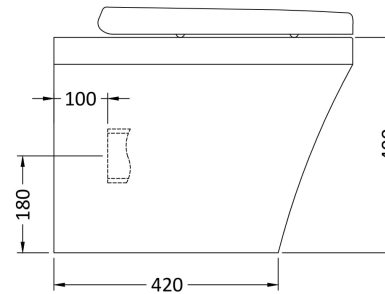

Sales Code: Cpa008

Description: Luna Btw Pan & Soft Close Seat

Packaging Details

Barcode: 5055369031597

Sales Code: NCU699

Description: Soft Close Seat

Product Dimensions

Length (mm):	438
Width (mm):	354
Height (mm):	56
Nett Weight (kg):	2.15

Packaging Dimensions

Length (mm):	500
Width (mm):	365
Height (mm):	65
Gross Weight (kg):	2.4

Packaging Data

Box Colour:	White Cardboard Box - Printed
Box Qty:	1
Label Size:	100 x 50
Label Colour:	Not Applicable
Label Qty:	1

Outer Box Dimensions (If Applicable)

Length (mm):	400
Width (mm):	470
Height (mm):	475
Gross Weight (kg):	
Barcode:	5055369030934

Product Details

Country of Origin:	Turkey
Fitting Instruction:	No
CE & UKCA:	Not Applicable
Product Material:	Polypropylene
Seat Type:	Round
Seat Function:	Soft Close
Hinge Centres (Min):	112
Hinge Centres (Max):	175
Hinge Material:	Polypropylene
Colour/Finish:	White
Fixing Method:	Top Fix

Sales Code: NCU606

Description: Round Btw Pan

Product Dimensions

Height (mm):	400
Width (mm):	350
Depth (mm):	555
Nett Weight (kg):	28

Packaging Dimensions

Height (mm):	570
Width (mm):	415
Depth (mm):	365
Gross Weight (kg):	29