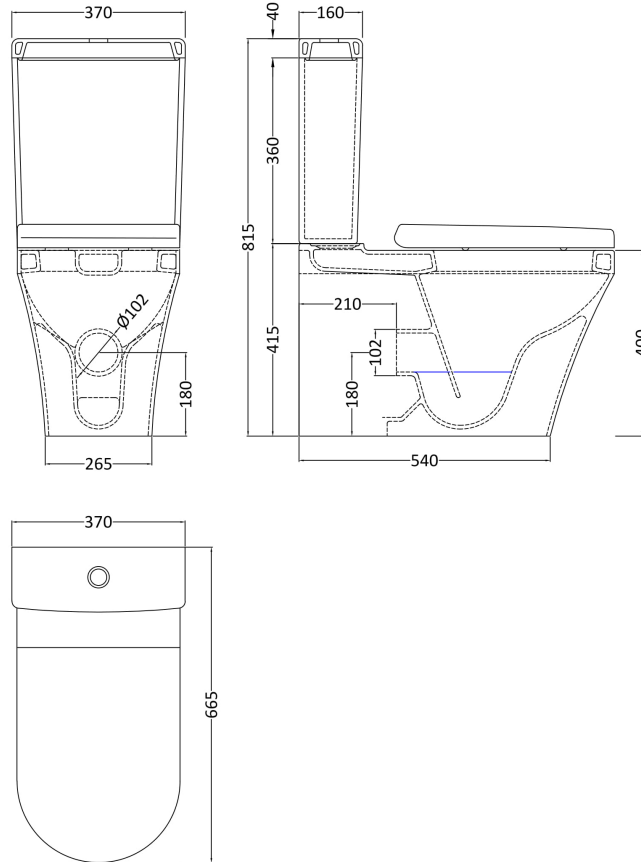

Sales Code: Cma009

Description: Luna Flush To Wall Wc And Seat

Packaging Details

Barcode: 5055275895696

Sales Code: NCU600

Description: Back To Wall Close Couple Pan

Product Dimensions

Height (mm):	415
Width (mm):	350
Depth (mm):	665
Nett Weight (kg):	24

Packaging Dimensions

Height (mm):	430
Width (mm):	370
Depth (mm):	710
Gross Weight (kg):	24

Packaging Data

Box Colour:	Brown Cardboard Box - Printed
Box Qty:	1
Label Size:	100 x 50
Label Colour:	White Label
Label Qty:	2

Outer Box Dimensions (If Applicable)

Height (mm):	
Width (mm):	
Depth (mm):	
Gross Weight (kg):	
Barcode:	5055369030873

Product Details

Country of Origin:	Turkey
Fitting Instruction:	No
Certification: CE & UKCA:	Yes
WRAS:	N/A
WRAS No:	N/A
Product Material:	Vitreous China
Fixing Supplied:	Yes

Sales Code: NCU601

Description: Btw Close Couple Cistern

Product Dimensions

Height (mm):	400
Width (mm):	370
Depth (mm):	160
Nett Weight (kg):	12.5

Packaging Dimensions

Height (mm):	480
Width (mm):	385
Depth (mm):	185
Gross Weight (kg):	12.5