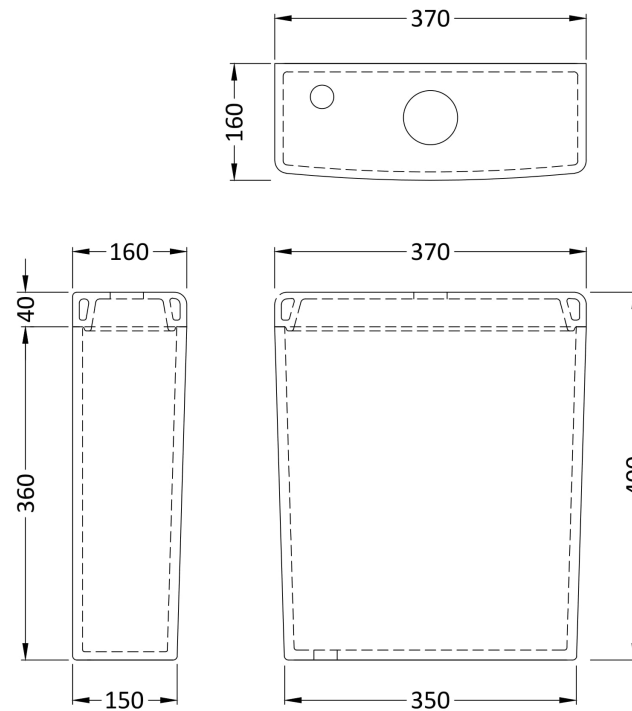

Sales Code: Cma009

Description: Luna Flush To Wall Wc And Seat

Packaging Details

Barcode: 5055275895696

Sales Code: NCU600

Description: Back To Wall Close Couple Pan

Product Dimensions

Height (mm):	415
Width (mm):	350
Depth (mm):	665
Nett Weight (kg):	24

Packaging Dimensions

Height (mm):	430
Width (mm):	370
Depth (mm):	710
Gross Weight (kg):	24

Packaging Data

Box Colour:	Brown Cardboard Box - Printed
Box Qty:	1
Label Size:	100 x 50
Label Colour:	White Label
Label Qty:	2

Outer Box Dimensions (If Applicable)

Height (mm):	
Width (mm):	
Depth (mm):	
Gross Weight (kg):	
Barcode:	5055369030873

Product Details

Country of Origin:	Turkey
Fitting Instruction:	No
Certification: CE & UKCA:	Yes
WRAS:	N/A
WRAS No:	N/A
Product Material:	Vitreous China
Fixing Supplied:	Yes

Sales Code: NCU601

Description: Btw Close Couple Cistern

Product Dimensions

Height (mm):	400
Width (mm):	370
Depth (mm):	160
Nett Weight (kg):	12.5

Packaging Dimensions

Height (mm):	480
Width (mm):	385
Depth (mm):	185
Gross Weight (kg):	12.5