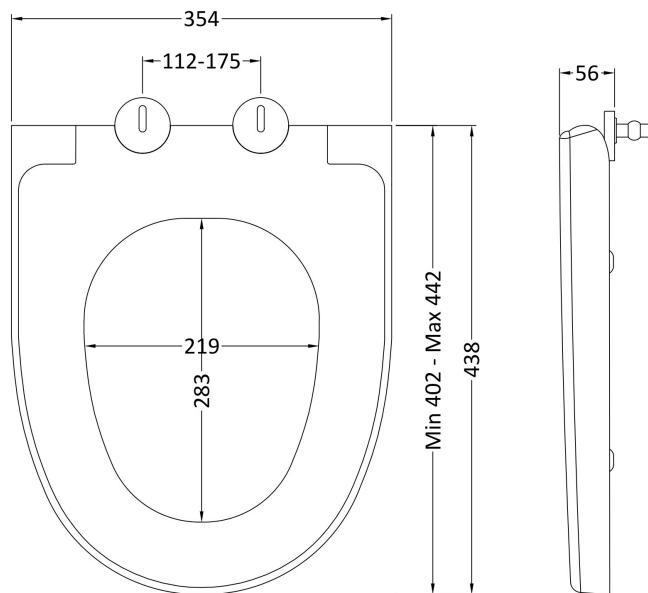

Outer Box Dimensions (If Applicable)

Height (mm):	
Width (mm):	
Depth (mm):	
Gross Weight (kg):	
Barcode:	5055369030873

Product Details

Country of Origin:	Turkey
Fitting Instruction:	No
Certification: CE & UKCA:	Yes
WRAS:	N/A
WRAS No:	N/A
Product Material:	Vitreous China
Fixing Supplied:	Yes

Sales Code: NCU601

Description: Btw Close Couple Cistern

Product Dimensions

Height (mm):	400
Width (mm):	370
Depth (mm):	160
Nett Weight (kg):	12.5

Packaging Dimensions

Height (mm):	480
Width (mm):	385
Depth (mm):	185
Gross Weight (kg):	12.5

Packaging Data

Box Colour:	Brown Cardboard Box - Printed
Box Qty:	1
Label Size:	100 x 50
Label Colour:	White Label
Label Qty:	2

Outer Box Dimensions (If Applicable)

Height (mm):	
Width (mm):	
Depth (mm):	
Gross Weight (kg):	
Barcode:	5055369030880

Sales Code: NCU699

Description: Soft Close Seat

Product Dimensions

Length (mm):	438
Width (mm):	354
Height (mm):	56
Nett Weight (kg):	2.15

Packaging Dimensions

Length (mm):	500
Width (mm):	365
Height (mm):	65
Gross Weight (kg):	2.4