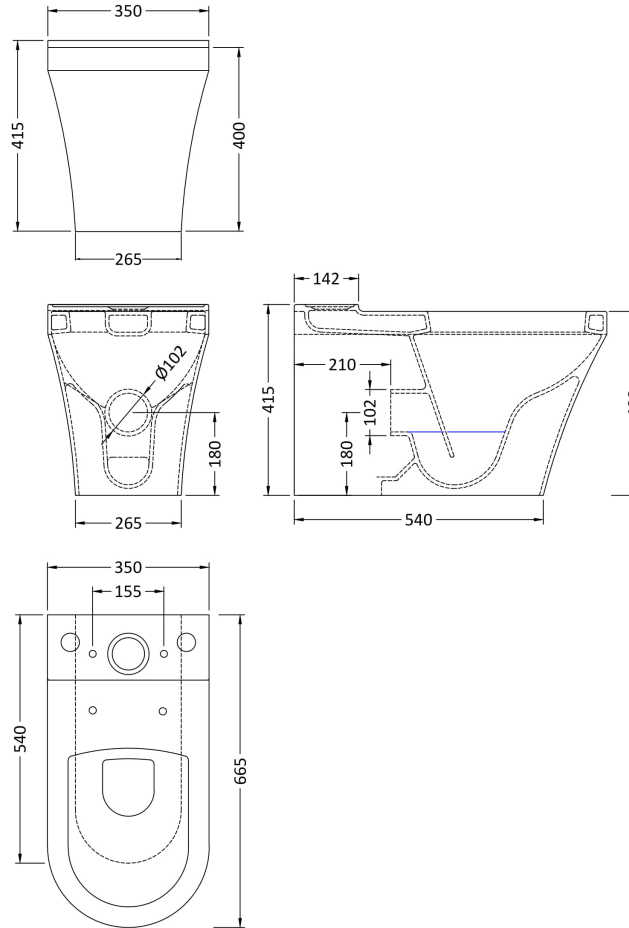

Sales Code: Cma009

Description: Luna Flush To Wall Wc And Seat

Packaging Details

Barcode: 5055275895696

Sales Code: NCU600

Description: Back To Wall Close Couple Pan

Product Dimensions

Height (mm):	415
Width (mm):	350
Depth (mm):	665
Nett Weight (kg):	24

Packaging Dimensions

Height (mm):	430
Width (mm):	370
Depth (mm):	710
Gross Weight (kg):	24

Packaging Data

Box Colour:	Brown Cardboard Box - Printed
Box Qty:	1
Label Size:	100 x 50
Label Colour:	White Label
Label Qty:	2

Outer Box Dimensions (If Applicable)

Height (mm):	
Width (mm):	
Depth (mm):	
Gross Weight (kg):	
Barcode:	5055369030873

Product Details

Country of Origin:	Turkey
Fitting Instruction:	No
Certification: CE & UKCA:	Yes
WRAS:	N/A
WRAS No:	N/A
Product Material:	Vitreous China
Fixing Supplied:	Yes

Sales Code: NCU601

Description: Btw Close Couple Cistern

Product Dimensions

Height (mm):	400
Width (mm):	370
Depth (mm):	160
Nett Weight (kg):	12.5

Packaging Dimensions

Height (mm):	480
Width (mm):	385
Depth (mm):	185
Gross Weight (kg):	12.5