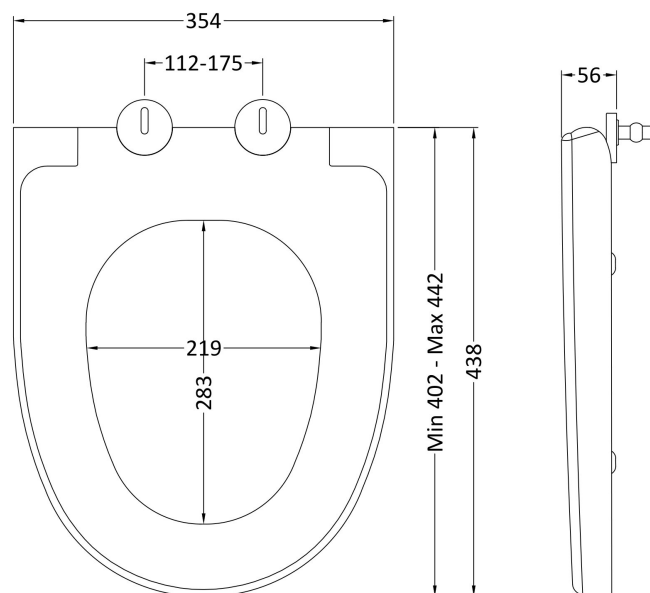

Packaging Dimensions

Height (mm):	400
Width (mm):	360
Depth (mm):	550
Gross Weight (kg):	32.7

Packaging Data

Box Colour:	Brown Cardboard Box - Printed	
Box Qty:	1	
Label Size:	100 x 50	
Label Colour:	White Label	
Label Qty:	2	

Outer Box Dimensions (If Applicable)

Height (mm):	
Width (mm):	
Depth (mm):	
Gross Weight (kg):	
Barcode:	5056211815600

Product Details

Country of Origin:	Turkey	
Fitting Instruction:	No	
Certification: CE & UKCA:	Yes	WRAS: N/A WRAS No: N/A
Product Material:	Vitreous China	
Fixing Supplied:	Yes	

Sales Code: NCU699

Description: Soft Close Seat

Product Dimensions

Length (mm):	438
Width (mm):	354
Height (mm):	56
Nett Weight (kg):	2.15

Packaging Dimensions

Length (mm):	500
Width (mm):	365
Height (mm):	65
Gross Weight (kg):	2.4

Packaging Data

Box Colour:	White Cardboard Box - Printed
Box Qty:	1
Label Size:	100 x 50
Label Colour:	Not Applicable
Label Qty:	1

Outer Box Dimensions (If Applicable)

Length (mm):	400
Width (mm):	470
Height (mm):	475
Gross Weight (kg):	
Barcode:	5055369030934