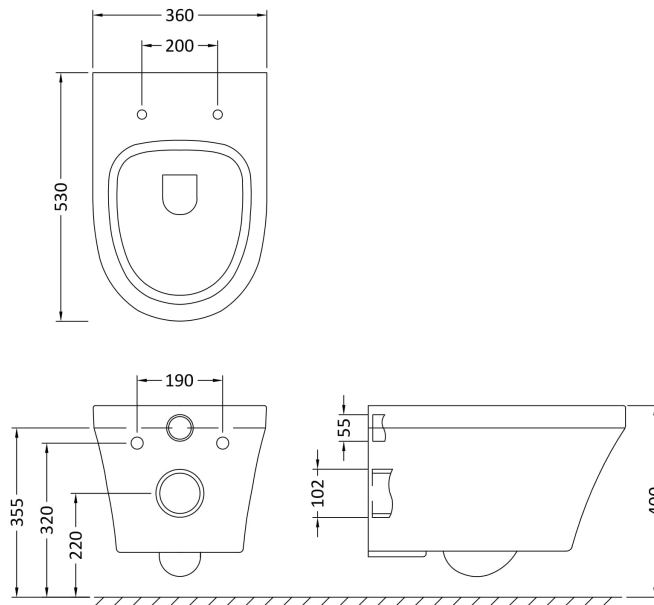

Sales Code: Cpa027

Description: Luna Wall Hung Pan And Seat

Packaging Details

Barcode: 5055275895726

Sales Code: NCU600C

Description: Wall Hung Pan

Product Dimensions

Height (mm):	400
Width (mm):	355
Depth (mm):	530
Nett Weight (kg):	32.7

Packaging Dimensions

Height (mm):	400
Width (mm):	360
Depth (mm):	550
Gross Weight (kg):	32.7

Packaging Data

Box Colour:	Brown Cardboard Box - Printed	
Box Qty:	1	
Label Size:	100 x 50	
Label Colour:	White Label	
Label Qty:	2	

Outer Box Dimensions (If Applicable)

Height (mm):	
Width (mm):	
Depth (mm):	
Gross Weight (kg):	
Barcode:	5056211815600

Product Details

Country of Origin:	Turkey	
Fitting Instruction:	No	
Certification: CE & UKCA:	Yes	WRAS: N/A WRAS No: N/A
Product Material:	Vitreous China	
Fixing Supplied:	Yes	

Sales Code: NCU699

Description: Soft Close Seat

Product Dimensions

Length (mm):	438
Width (mm):	354
Height (mm):	56
Nett Weight (kg):	2.15

Packaging Dimensions

Length (mm):	500
Width (mm):	365
Height (mm):	65
Gross Weight (kg):	2.4