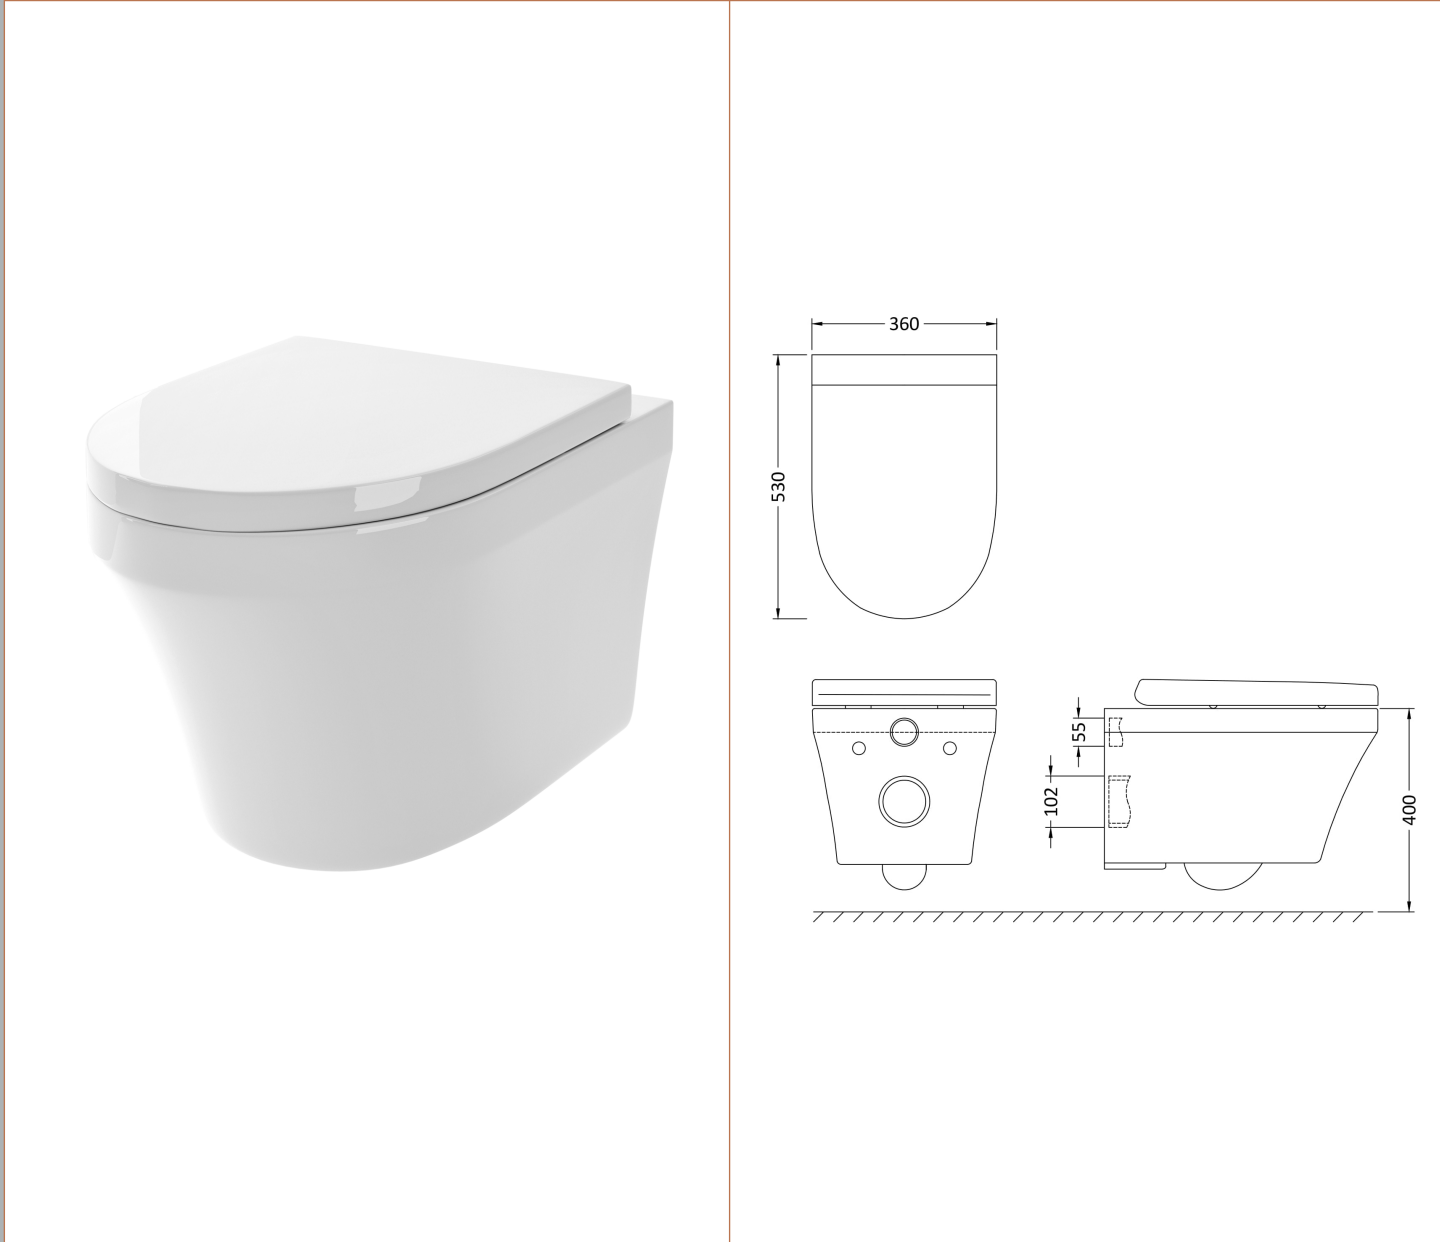

Sales Code: Cpa027

Description: Luna Wall Hung Pan And Seat

Packaging Details

Barcode: 5055275895726

Sales Code: NCU600C

Description: Wall Hung Pan

Product Dimensions

Height (mm):	400
Width (mm):	355
Depth (mm):	530
Nett Weight (kg):	32.7

Packaging Dimensions

Height (mm):	400
Width (mm):	360
Depth (mm):	550
Gross Weight (kg):	32.7

Packaging Data

Box Colour:	Brown Cardboard Box - Printed	
Box Qty:	1	
Label Size:	100 x 50	
Label Colour:	White Label	
Label Qty:	2	

Sales Code: NCU699

Description: Soft Close Seat

Product Dimensions

Length (mm):	438
Width (mm):	354
Height (mm):	56
Nett Weight (kg):	2.15

Packaging Dimensions

Length (mm):	500
Width (mm):	365
Height (mm):	65
Gross Weight (kg):	2.4

Product Details

Country of Origin:	Turkey
Fitting Instruction:	No
CE & UKCA:	Not Applicable
Product Material:	Polypropylene
Seat Type:	Round
Seat Function:	Soft Close
Hinge Centres (Min):	112
Hinge Centres (Max):	175
Hinge Material:	Polypropylene
Colour/Finish:	White
Fixing Method:	Top Fix