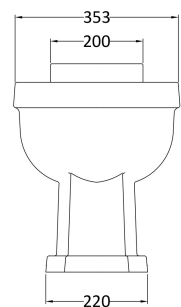

Sales Code: Ccr036

Description: Richmond Mid Level Wc W/ Flush Pipe Kit

Packaging Details

Barcode: 5056211892359

Sales Code: NCS871B

Description: Low Level Cistern B Ceramic Lever Ftgs

Product Dimensions

Height (mm):	370
Width (mm):	474
Depth (mm):	180
Nett Weight (kg):	14.5

Packaging Dimensions

Height (mm):	205
Width (mm):	485
Depth (mm):	397
Gross Weight (kg):	16.5

Packaging Data

Box Colour:	Brown Cardboard Box - Printed
Box Qty:	1
Label Size:	x
Label Colour:	Not Applicable
Label Qty:	0

Outer Box Dimensions (If Applicable)

Height (mm):	
Width (mm):	
Depth (mm):	
Gross Weight (kg):	
Barcode:	5055369040155

Product Details

Country of Origin:	China
Fitting Instruction:	No
Certification: CE & UKCA:	N/A
WRAS: Yes	WRAS No: N/A
Product Material:	Vitreous China
Fixing Supplied:	No

Sales Code: NCS880

Description: Toilet Pan C/C (Excluding Seat)

Product Dimensions

Height (mm):	450
Width (mm):	353
Depth (mm):	690
Nett Weight (kg):	20.42

Packaging Dimensions

Height (mm):	335
Width (mm):	700
Depth (mm):	450
Gross Weight (kg):	21.5