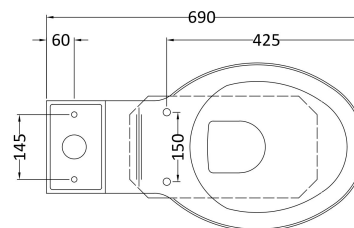

Sales Code: NCS880

Description: Toilet Pan C/C (Excluding Seat)

Product Dimensions

Height (mm):	450
Width (mm):	353
Depth (mm):	690
Nett Weight (kg):	20.42

Packaging Dimensions

Height (mm):	335
Width (mm):	700
Depth (mm):	450
Gross Weight (kg):	21.5

Packaging Data

Box Colour:	Brown Cardboard Box - Printed
Box Qty:	1
Label Size:	100 x 50
Label Colour:	Not Applicable
Label Qty:	0

Outer Box Dimensions (If Applicable)

Height (mm):	
Width (mm):	
Depth (mm):	
Gross Weight (kg):	
Barcode:	5055369040100

Product Details

Country of Origin:	China
Fitting Instruction:	No
Certification: CE & UKCA:	N/A
WRAS:	N/A
WRAS No:	N/A
Product Material:	Vitreous China
Fixing Supplied:	No

Pans/Bidets: Trap Style: P Trap Includes Seat: No

Seats: Seat Type: Round Material: Not Applicable
Function: Not Applicable Hinge Type: Top & Bottom Fix
Hinge Material: Not Applicable

Cisterns: Operating Type: Not Applicable Fittings: Not Applicable
Lever Type: Not Applicable

Basins: Tap Hole: Not Applicable Chain Stay Hole: Not Applicable
Template: Not Applicable Waste Type Req: Not Applicable
Overflow Inc: Not Applicable Overflow Cover: Not Applicable
Inner Bowl Depth (mm): N/A