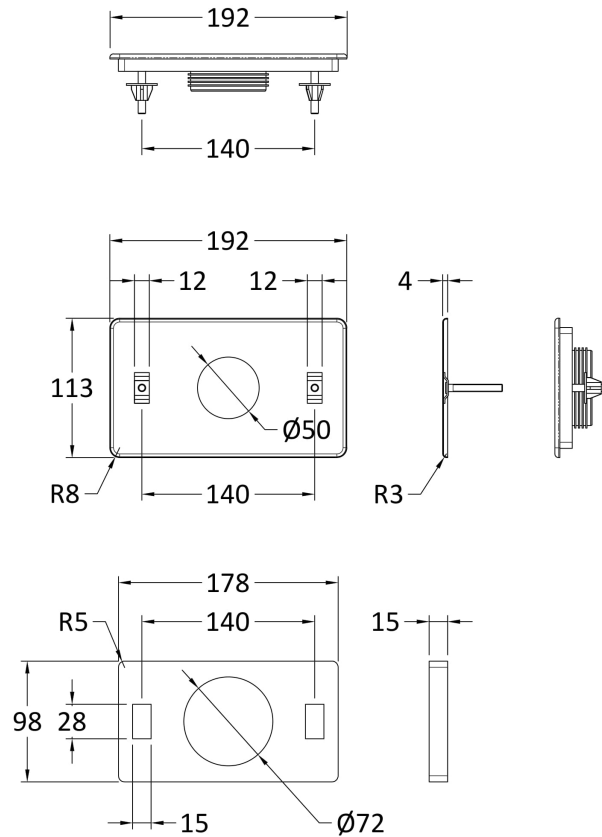

Outer Box Dimensions (If Applicable)

Height (mm):	
Width (mm):	
Depth (mm):	
Gross Weight (kg):	
Barcode:	5055369040155

Product Details

Country of Origin:	China
Fitting Instruction:	No
Certification: CE & UKCA:	N/A
WRAS: Yes	WRAS No: N/A
Product Material:	Vitreous China
Fixing Supplied:	No

Sales Code: NCS880

Description: Toilet Pan C/C (Excluding Seat)

Product Dimensions

Height (mm):	450
Width (mm):	353
Depth (mm):	690
Nett Weight (kg):	20.42

Packaging Dimensions

Height (mm):	335
Width (mm):	700
Depth (mm):	450
Gross Weight (kg):	21.5

Sales Code: FA303

Description: Mid-Level Cover Plate, Pad & Seal Ring

Product Dimensions

Length (mm):	
Width (mm):	192
Height (mm):	4
Depth (mm):	113
Nett Weight (kg):	0.2

Packaging Dimensions

Height (mm):	260
Width (mm):	75
Depth (mm):	95
Gross Weight (kg):	0.24

Sales Code: FA304

Description: Mid-Level Straight Flush Pipe

Product Dimensions

Length (mm):	
Width (mm):	82
Height (mm):	456
Depth (mm):	82
Nett Weight (kg):	0.4

Packaging Dimensions

Height (mm):	100
Width (mm):	115
Depth (mm):	515
Gross Weight (kg):	0.48