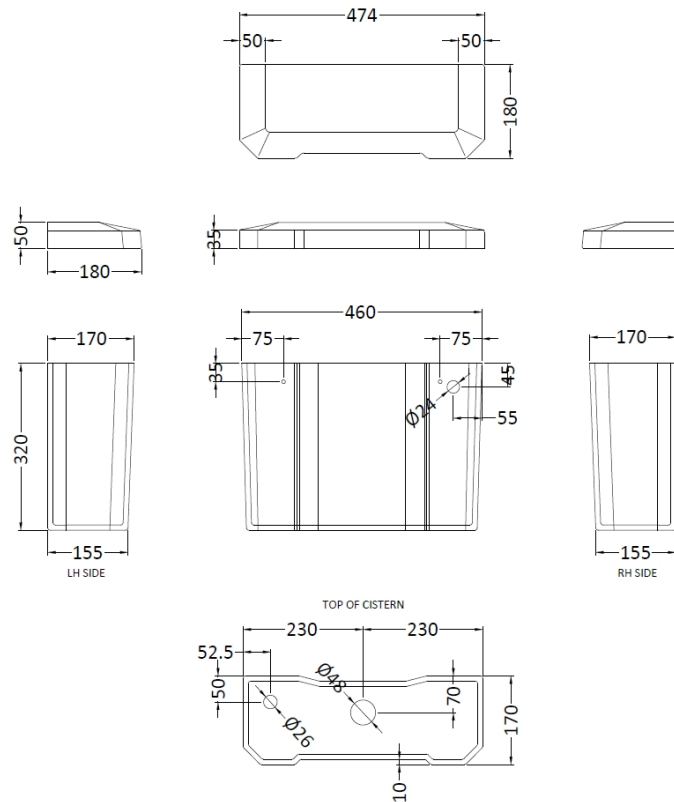

Sales Code: Ccr036

Description: Richmond Mid Level Wc W/ Flush Pipe Kit

Packaging Details

Barcode: 5056211892359

Sales Code: NCS871B

Description: Low Level Cistern B Ceramic Lever Ftgs

Product Dimensions

Height (mm):	370
Width (mm):	474
Depth (mm):	180
Nett Weight (kg):	14.5

Packaging Dimensions

Height (mm):	205
Width (mm):	485
Depth (mm):	397
Gross Weight (kg):	16.5

Packaging Data

Box Colour:	Brown Cardboard Box - Printed
Box Qty:	1
Label Size:	x
Label Colour:	Not Applicable
Label Qty:	0

Outer Box Dimensions (If Applicable)

Height (mm):	
Width (mm):	
Depth (mm):	
Gross Weight (kg):	
Barcode:	5055369040155

Product Details

Country of Origin:	China
Fitting Instruction:	No
Certification: CE & UKCA:	N/A
WRAS: Yes	WRAS No: N/A
Product Material:	Vitreous China
Fixing Supplied:	No

Sales Code: NCS880

Description: Toilet Pan C/C (Excluding Seat)

Product Dimensions

Height (mm):	450
Width (mm):	353
Depth (mm):	690
Nett Weight (kg):	20.42

Packaging Dimensions

Height (mm):	335
Width (mm):	700
Depth (mm):	450
Gross Weight (kg):	21.5