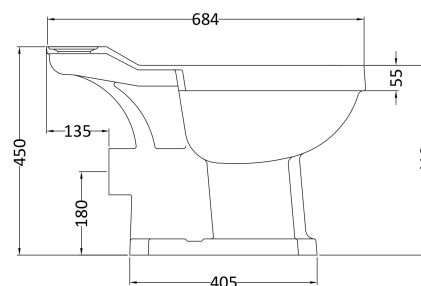

Packaging Dimensions

Height (mm):	205
Width (mm):	485
Depth (mm):	397
Gross Weight (kg):	16.5

Packaging Data

Box Colour:	Brown Cardboard Box - Printed
Box Qty:	1
Label Size:	x
Label Colour:	Not Applicable
Label Qty:	0

Outer Box Dimensions (If Applicable)

Height (mm):	
Width (mm):	
Depth (mm):	
Gross Weight (kg):	
Barcode:	5055369040155

Product Details

Country of Origin:	China
Fitting Instruction:	No
Certification: CE & UKCA:	N/A
WRAS: Yes	WRAS No: N/A
Product Material:	Vitreous China
Fixing Supplied:	No

Sales Code: NCS880

Description: Toilet Pan C/C (Excluding Seat)

Product Dimensions

Height (mm):	450
Width (mm):	353
Depth (mm):	690
Nett Weight (kg):	20.42

Packaging Dimensions

Height (mm):	335
Width (mm):	700
Depth (mm):	450
Gross Weight (kg):	21.5

Sales Code: FA304

Description: Mid-Level Straight Flush Pipe

Product Dimensions

Length (mm):	
Width (mm):	82
Height (mm):	456
Depth (mm):	82
Nett Weight (kg):	0.4

Packaging Dimensions

Height (mm):	100
Width (mm):	115
Depth (mm):	515
Gross Weight (kg):	0.48