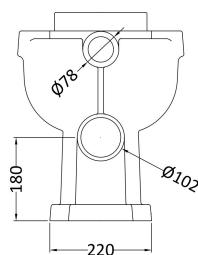

Sales Code: Ccr036

Description: Richmond Mid Level Wc W/ Flush Pipe Kit

Packaging Details

Barcode: 5056211892359

Sales Code: NCS871B

Description: Low Level Cistern B Ceramic Lever Ftgs

Product Dimensions

Height (mm):	370
Width (mm):	474
Depth (mm):	180
Nett Weight (kg):	14.5

Packaging Dimensions

Height (mm):	205
Width (mm):	485
Depth (mm):	397
Gross Weight (kg):	16.5

Packaging Data

Box Colour:	Brown Cardboard Box - Printed
Box Qty:	1
Label Size:	x
Label Colour:	Not Applicable
Label Qty:	0

Outer Box Dimensions (If Applicable)

Height (mm):	
Width (mm):	
Depth (mm):	
Gross Weight (kg):	
Barcode:	5055369040155

Product Details

Country of Origin:	China
Fitting Instruction:	No
Certification: CE & UKCA:	N/A
WRAS: Yes	WRAS No: N/A
Product Material:	Vitreous China
Fixing Supplied:	No

Sales Code: NCS880

Description: Toilet Pan C/C (Excluding Seat)

Product Dimensions

Height (mm):	450
Width (mm):	353
Depth (mm):	690
Nett Weight (kg):	20.42

Packaging Dimensions

Height (mm):	335
Width (mm):	700
Depth (mm):	450
Gross Weight (kg):	21.5