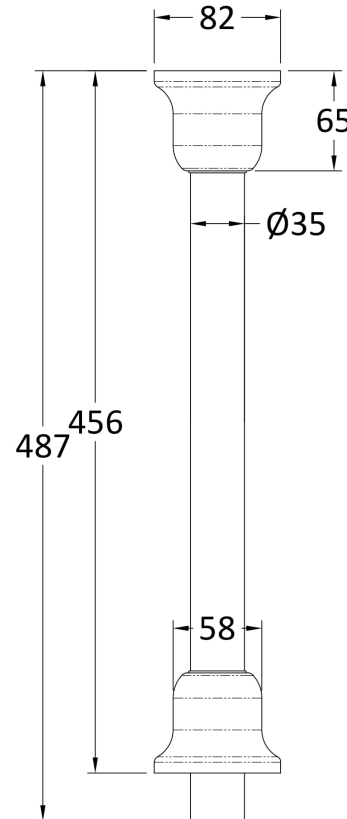

Sales Code: NCS880

Description: Toilet Pan C/C (Excluding Seat)

Product Dimensions

Height (mm):	450
Width (mm):	353
Depth (mm):	690
Nett Weight (kg):	20.42

Packaging Dimensions

Height (mm):	335
Width (mm):	700
Depth (mm):	450
Gross Weight (kg):	21.5

Sales Code: FA303

Description: Mid-Level Cover Plate, Pad & Seal Ring

Product Dimensions

Length (mm):	
Width (mm):	192
Height (mm):	4
Depth (mm):	113
Nett Weight (kg):	0.2

Packaging Dimensions

Height (mm):	260
Width (mm):	75
Depth (mm):	95
Gross Weight (kg):	0.24

Packaging Data

Box Colour:	White Cardboard Box
Box Qty:	1
Label Size:	100 x 50
Label Colour:	White Label
Label Qty:	2

Outer Box Dimensions (If Applicable)

Height (mm):	
Width (mm):	
Length (mm):	
Depth (mm):	
Gross Weight (kg):	
Barcode:	5056211883890

Sales Code: FA304

Description: Mid-Level Straight Flush Pipe

Product Dimensions

Length (mm):	
Width (mm):	82
Height (mm):	456
Depth (mm):	82
Nett Weight (kg):	0.4

Packaging Dimensions

Height (mm):	100
Width (mm):	115
Depth (mm):	515
Gross Weight (kg):	0.48