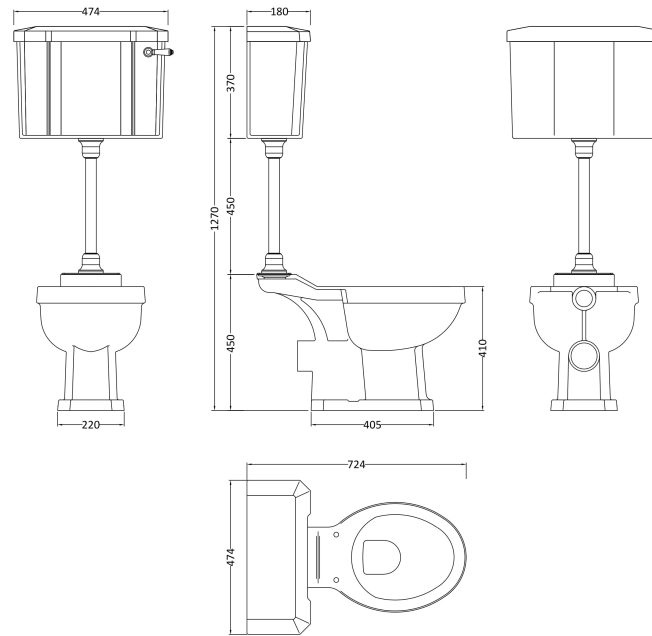

Sales Code: Ccr036

Description: Richmond Mid Level Wc W/ Flush Pipe Kit

Packaging Details

Barcode: 5056211892359

Sales Code: NCS871B

Description: Low Level Cistern B Ceramic Lever Ftgs

Product Dimensions

Height (mm):	370
Width (mm):	474
Depth (mm):	180
Nett Weight (kg):	14.5

Packaging Dimensions

Height (mm):	205
Width (mm):	485
Depth (mm):	397
Gross Weight (kg):	16.5

Packaging Data

Box Colour:	Brown Cardboard Box - Printed
Box Qty:	1
Label Size:	x
Label Colour:	Not Applicable
Label Qty:	0

Outer Box Dimensions (If Applicable)

Height (mm):	
Width (mm):	
Depth (mm):	
Gross Weight (kg):	
Barcode:	5055369040155

Product Details

Country of Origin:	China
Fitting Instruction:	No
Certification: CE & UKCA:	N/A
WRAS: Yes	WRAS No: N/A
Product Material:	Vitreous China
Fixing Supplied:	No

Sales Code: NCS880

Description: Toilet Pan C/C (Excluding Seat)

Product Dimensions

Height (mm):	450
Width (mm):	353
Depth (mm):	690
Nett Weight (kg):	20.42

Packaging Dimensions

Height (mm):	335
Width (mm):	700
Depth (mm):	450
Gross Weight (kg):	21.5