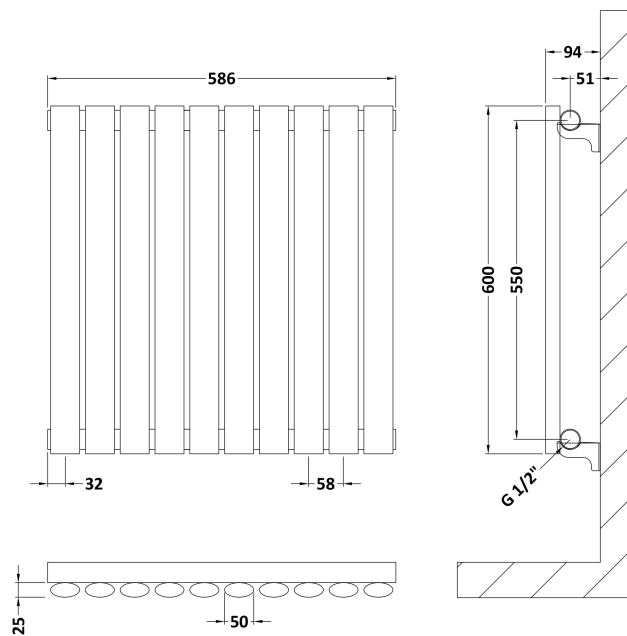

Sales Code: HLA38

Description: Revive Horizontal Single Panel 600X586

Product Dimensions

Height (mm):	600
Width (mm):	586
Depth (mm):	55
Length (mm):	
Nett Weight (kg):	13.1

Packaging Dimensions

Height (mm):	660
Width (mm):	650
Length (mm):	90
Gross Weight (kg):	13.6

Packaging Data

Box Colour:	White Cardboard Shrinkwrapped
Box Qty:	1
Label Size:	100 x 50
Label Colour:	White Label
Label Qty:	2

Outer Box Dimensions (If Applicable)

Height (mm):	
Width (mm):	
Length (mm):	
Gross Weight (kg):	
Barcode:	5056211885108

Product Details

Country of Origin:	China		
Fitting Instruction:	No		
Certification:	CE & UKCA: Yes	RoHS: N/A	WEEE: N/A
Colour/Finish:	Anthracite		
RAL No:	7016		
Product Material:	Steel		
Heat Element Wattage:	Not Applicable		
Heating Element Wattage Compatible:	N/A		
BTU Outputs:	30°C / 764	50°C / 1477	60°C / 1871
Thermal Outputs: (Watts)	30°C / 224	50°C / 433	60°C / 548
Pipe Centres - If Vertical:			
Pipe Centres - If Horizontal:	676		
Max Projection:	110mm		
Tube Diameter:			
Packaging Volume (L):			
Wall to Centre of Tappings:	N/A		
Floor to Centre of Tappings:	51		
Dual Fuel:	N/A		
IP Rating:			