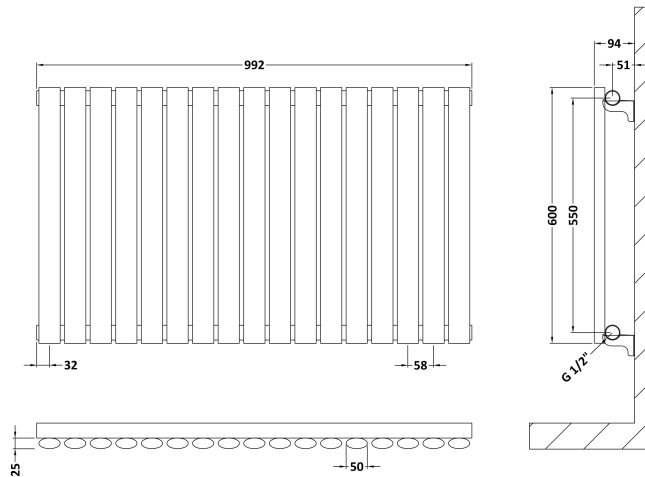

Sales Code: HLA39

Description: Revive Horizontal Single Panel 600X992

Product Dimensions

Height (mm):	600
Width (mm):	992
Depth (mm):	55
Length (mm):	
Nett Weight (kg):	21

Packaging Dimensions

Height (mm):	660
Width (mm):	1063
Length (mm):	90
Gross Weight (kg):	21.5

Packaging Data

Box Colour:	White Cardboard Shrinkwrapped
Box Qty:	1
Label Size:	100 x 50
Label Colour:	White Label
Label Qty:	2

Outer Box Dimensions (If Applicable)

Height (mm):	
Width (mm):	
Length (mm):	
Gross Weight (kg):	
Barcode:	5056211885122

Product Details

Country of Origin:	China		
Fitting Instruction:	No		
Certification:	CE & UKCA: Yes	RoHS: N/A	WEEE: N/A
Colour/Finish:	Anthracite		
RAL No:	7016		
Product Material:	Steel		
Heat Element Wattage:	Not Applicable		
Heating Element Wattage Compatible:	N/A		
BTU Outputs:	30°C / 1298	50°C / 2511	60°C / 3180
Thermal Outputs: (Watts)	30°C / 380	50°C / 736	60°C / 932
Pipe Centres - If Vertical:			
Pipe Centres - If Horizontal:	1082		
Max Projection:	110mm		
Tube Diameter:			
Packaging Volume (L):			
Wall to Centre of Tappings:	N/A		
Floor to Centre of Tappings:	51		
Dual Fuel:	N/A		
IP Rating:			