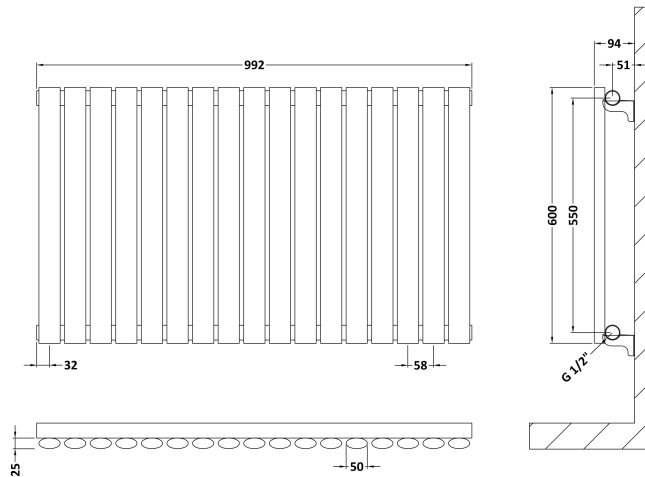

Sales Code: HL339

Description: Revive Horizontal Single Panel 600X992

Product Dimensions

Height (mm):	600
Width (mm):	992
Depth (mm):	55
Length (mm):	
Nett Weight (kg):	21

Packaging Dimensions

Height (mm):	660
Width (mm):	1063
Length (mm):	90
Gross Weight (kg):	21.5

Packaging Data

Box Colour:	White Cardboard Shrinkwrapped
Box Qty:	1
Label Size:	100 x 50
Label Colour:	White Label
Label Qty:	2

Outer Box Dimensions (If Applicable)

Height (mm):	
Width (mm):	
Length (mm):	
Gross Weight (kg):	
Barcode:	5056211885115

Product Details

Country of Origin:	China		
Fitting Instruction:	No		
Certification:	CE & UKCA: Yes	RoHS: N/A	WEEE: N/A
Colour/Finish:	High Gloss White		
RAL No:	9016		
Product Material:	Steel		
Heat Element Wattage:	Not Applicable		
Heating Element Wattage Compatible:	N/A		
BTU Outputs:	30°C / 1298	50°C / 2511	60°C / 3180
Thermal Outputs: (Watts)	30°C / 380	50°C / 736	60°C / 932
Pipe Centres - If Vertical:			
Pipe Centres - If Horizontal:	1082		
Max Projection:	110mm		
Tube Diameter:			
Packaging Volume (L):			
Wall to Centre of Tappings:	N/A		
Floor to Centre of Tappings:	51		
Dual Fuel:	N/A		
IP Rating:			