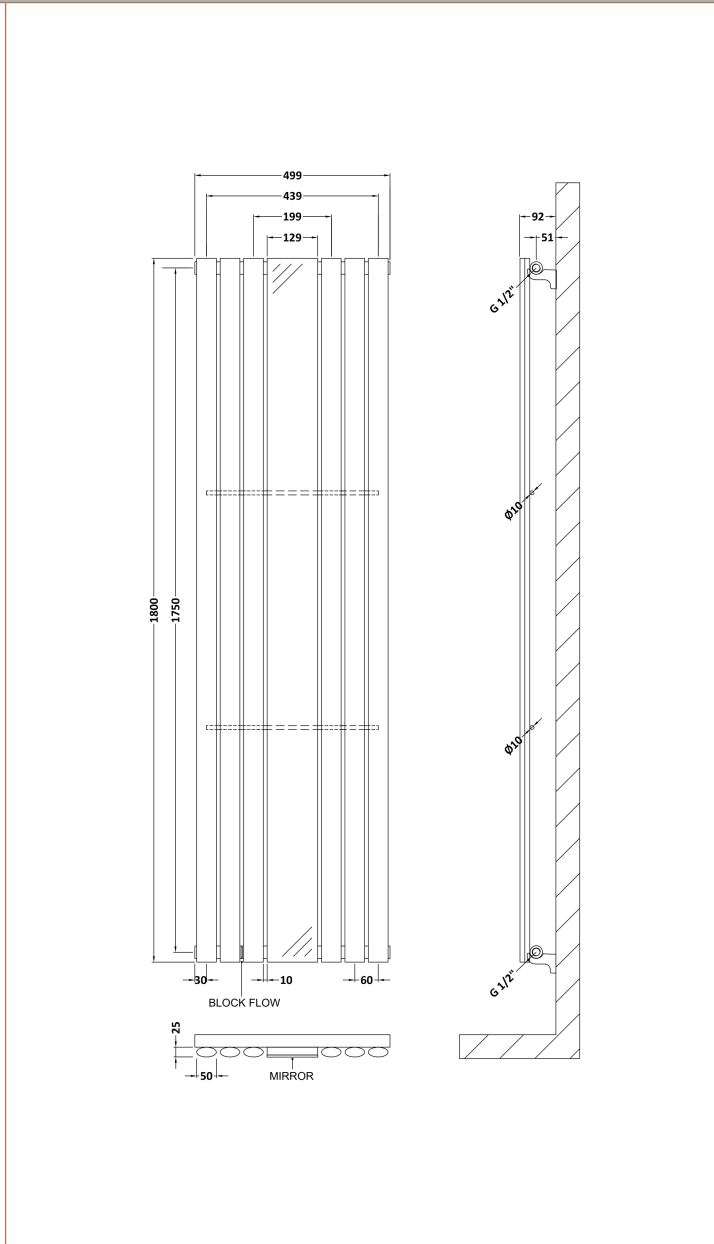

### Product Dimensions

Height (mm):	1800
Width (mm):	499
Depth (mm):	60
Length (mm):	
Nett Weight (kg):	21.04

### Packaging Dimensions

Height (mm):	105
Width (mm):	565
Length (mm):	1915
Gross Weight (kg):	24

### Packaging Data

Box Colour:	White Cardboard Shrinkwrapped
Box Qty:	1
Label Size:	100 x 50
Label Colour:	White Label
Label Qty:	2

### Outer Box Dimensions (If Applicable)

Height (mm):	
Width (mm):	
Length (mm):	
Gross Weight (kg):	
Barcode:	5055369004225