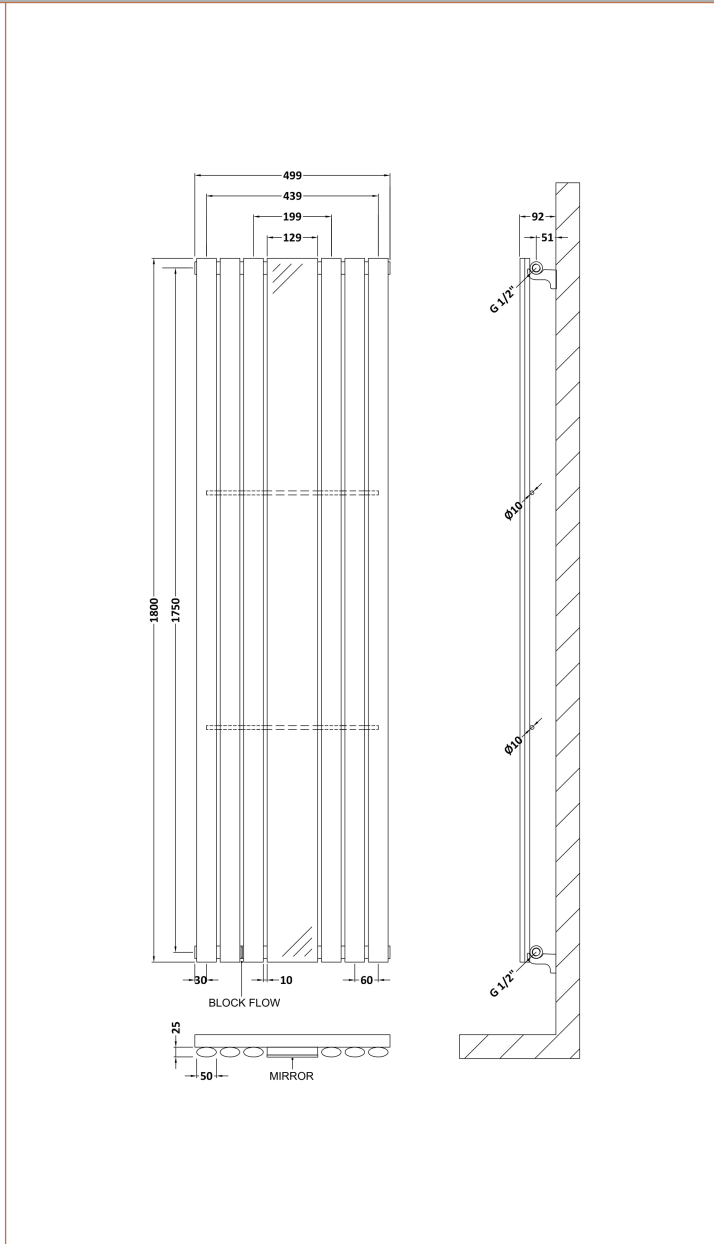

**Sales Code:** HL330

**Description:** Revive Single Panel With Mirror 1800X499

**Product Dimensions**

Height (mm):	1800
Width (mm):	499
Depth (mm):	55
Length (mm):	
Nett Weight (kg):	27.4

**Packaging Dimensions**

Height (mm):	1940
Width (mm):	560
Length (mm):	80
Gross Weight (kg):	27.9

**Packaging Data**

Box Colour:	White Cardboard Shrinkwrapped
Box Qty:	1
Label Size:	100 x 50
Label Colour:	White Label
Label Qty:	2

**Outer Box Dimensions (If Applicable)**

Height (mm):	
Width (mm):	
Length (mm):	
Gross Weight (kg):	
Barcode:	5055146192213

**Product Details**

Country of Origin:	China		
Fitting Instruction:	No		
Certification:	CE & UKCA: Yes	RoHS: N/A	WEEE: N/A
Colour/Finish:	High Gloss White		
RAL No:	9016		
Product Material:	Steel		
Heat Element Wattage:	Not Applicable		
Heating Element Wattage Compatible:	N/A		
BTU Outputs:	30°C / 1195	50°C / 2566	60°C / 3251
Thermal Outputs: (Watts)	30°C / 350	50°C / 752	60°C / 987
Pipe Centres - If Vertical:			
Pipe Centres - If Horizontal:	589		
Max Projection:	110mm		
Tube Diameter:			
Packaging Volume (L):			
Wall to Centre of Tappings:	N/A		
Floor to Centre of Tappings:	51		
Dual Fuel:	N/A		
IP Rating:			