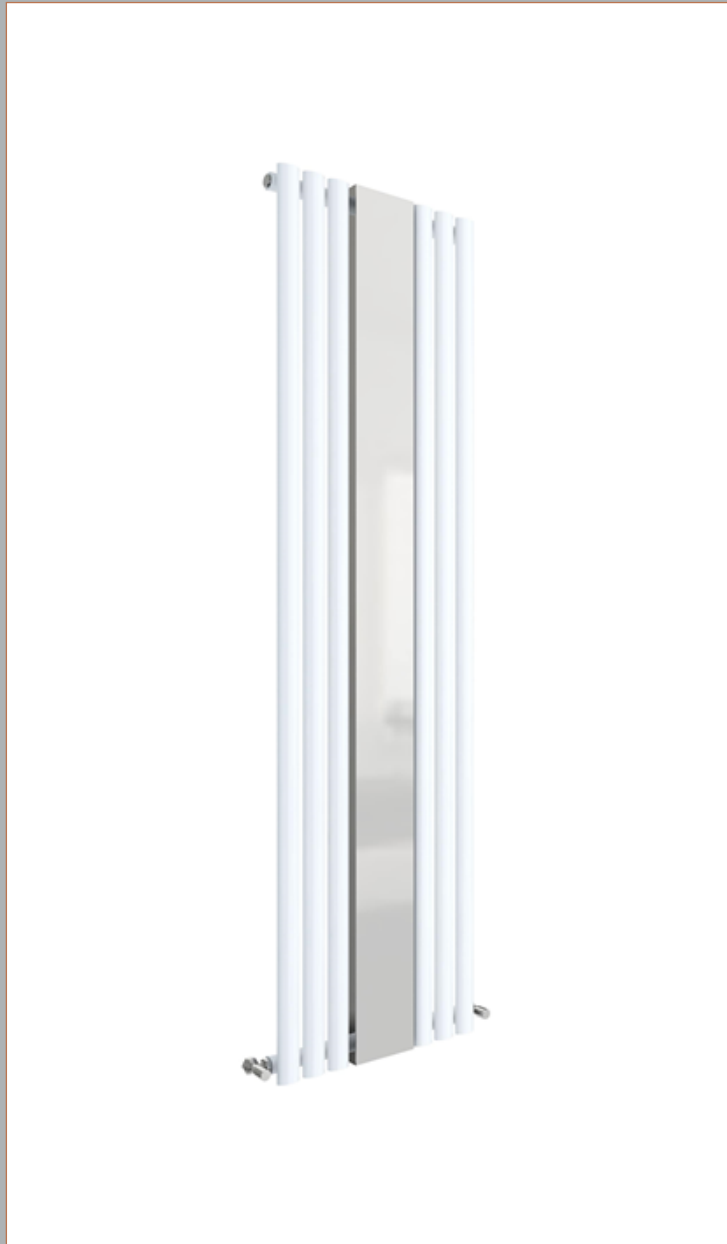

**Sales Code:** HL330

**Description:** Revive Single Panel With Mirror 1800X499

**Product Dimensions**

Height (mm):	1800
Width (mm):	499
Depth (mm):	55
Length (mm):	
Nett Weight (kg):	27.4

**Packaging Dimensions**

Height (mm):	1940
Width (mm):	560
Length (mm):	80
Gross Weight (kg):	27.9

**Packaging Data**

Box Colour:	White Cardboard Shrinkwrapped
Box Qty:	1
Label Size:	100 x 50
Label Colour:	White Label
Label Qty:	2

**Outer Box Dimensions (If Applicable)**

Height (mm):	
Width (mm):	
Length (mm):	
Gross Weight (kg):	
Barcode:	5055146192213

**Product Details**

Country of Origin:	China		
Fitting Instruction:	No		
Certification:	CE & UKCA: Yes	RoHS: N/A	WEEE: N/A
Colour/Finish:	High Gloss White		
RAL No:	9016		
Product Material:	Steel		
Heat Element Wattage:	Not Applicable		
Heating Element Wattage Compatible:	N/A		
BTU Outputs:	30°C / 1195	50°C / 2566	60°C / 3251
Thermal Outputs: (Watts)	30°C / 350	50°C / 752	60°C / 987
Pipe Centres - If Vertical:			
Pipe Centres - If Horizontal:	589		
Max Projection:	110mm		
Tube Diameter:			
Packaging Volume (L):			
Wall to Centre of Tappings:	N/A		
Floor to Centre of Tappings:	51		
Dual Fuel:	N/A		
IP Rating:			