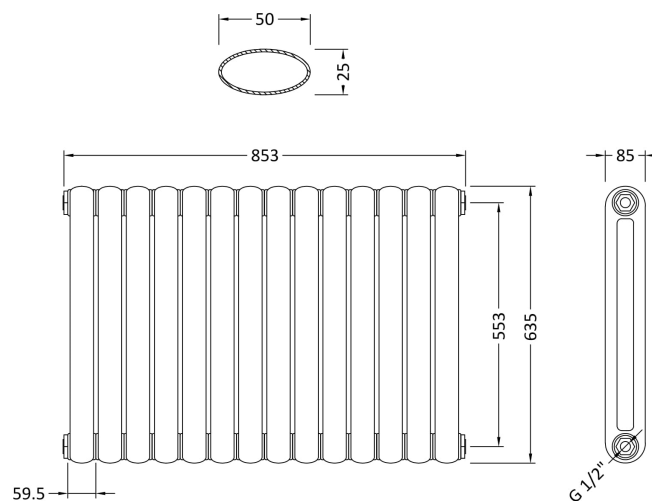

### Product Dimensions

Height (mm):	635
Width (mm):	853
Depth (mm):	85
Length (mm):	
Nett Weight (kg):	26.6

### Packaging Dimensions

Height (mm):	110
Width (mm):	806
Length (mm):	695
Gross Weight (kg):	28.6

### Outer Box Dimensions (If Applicable)

Height (mm):	
Width (mm):	
Length (mm):	
Gross Weight (kg):	
Barcode:	5055369023196

### Product Details

Country of Origin:	China		
Fitting Instruction:	No		
Certification:	CE & UKCA: No	RoHS: N/A	WEEE: N/A
Colour/Finish:	White		
RAL No:	9016		
Product Material:	Steel		
Heat Element Wattage:	Not Applicable		
Heating Element Wattage Compatible:	N/A		
BTU Outputs:	30°C / 1635	50°C / 3129	60°C / 3964
Thermal Outputs: (Watts)	30°C / 479	50°C / 917	60°C / 1155
Pipe Centres - If Vertical:	953mm		
Pipe Centres - If Horizontal:	N/A		
Max Projection:	130mm		
Tube Diameter:	N/A		
Packaging Volume (L):			
Wall to Centre of Tappings:	N/A		
Floor to Centre of Tappings:	80		
Dual Fuel:	N/A		
IP Rating:			