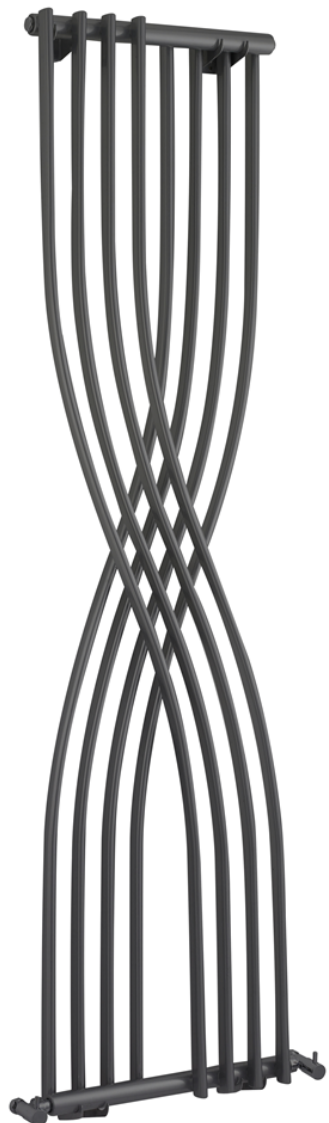

Sales Code: HLA94

Description: Xcite Designer Radiator 1775mmx450mm

### Product Dimensions

Height (mm):	1775
Width (mm):	450
Depth (mm):	95
Length (mm):	
Nett Weight (kg):	12.82

### Packaging Dimensions

Height (mm):	115
Width (mm):	520
Length (mm):	1850
Gross Weight (kg):	15