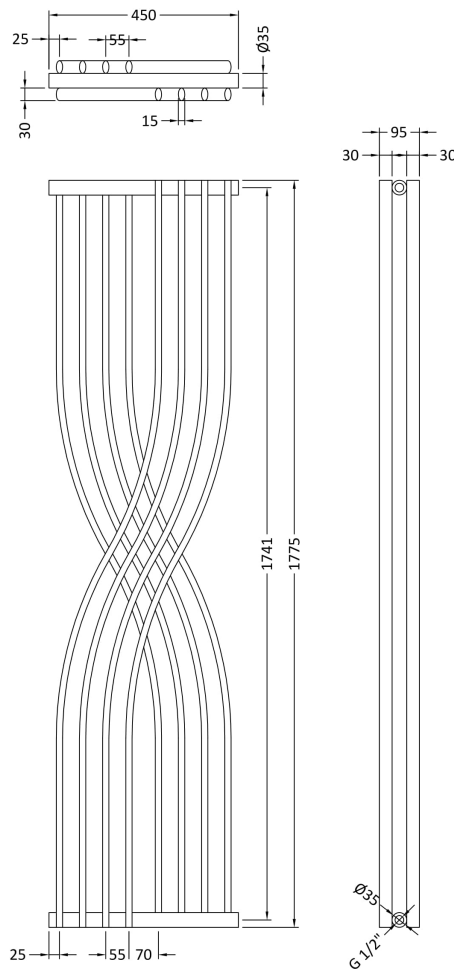

### Product Dimensions

Height (mm):	1775
Width (mm):	450
Depth (mm):	95
Length (mm):	
Nett Weight (kg):	12.82

### Packaging Dimensions

Height (mm):	115
Width (mm):	520
Length (mm):	1850
Gross Weight (kg):	15

### Outer Box Dimensions (If Applicable)

Height (mm):	
Width (mm):	
Length (mm):	
Gross Weight (kg):	
Barcode:	5055369008551

### Product Details

Country of Origin:	China
Fitting Instruction:	No
Certification:	CE & UKCA: No    RoHS: N/A    WEEE: N/A
Colour/Finish:	Anthracite
RAL No:	7016
Product Material:	Steel
Heat Element Wattage:	Not Applicable
Heating Element Wattage Compatible:	N/A
BTU Outputs:	30°C / 946    50°C / 2020    60°C / 2559
Thermal Outputs: (Watts)	30°C / 277    50°C / 592    60°C / 776
Pipe Centres - If Vertical:	540mm
Pipe Centres - If Horizontal:	N/A
Max Projection:	
Tube Diameter:	N/A
Packaging Volume (L):	118.4
Wall to Centre of Tappings:	N/A
Floor to Centre of Tappings:	60
Dual Fuel:	N/A
IP Rating:	