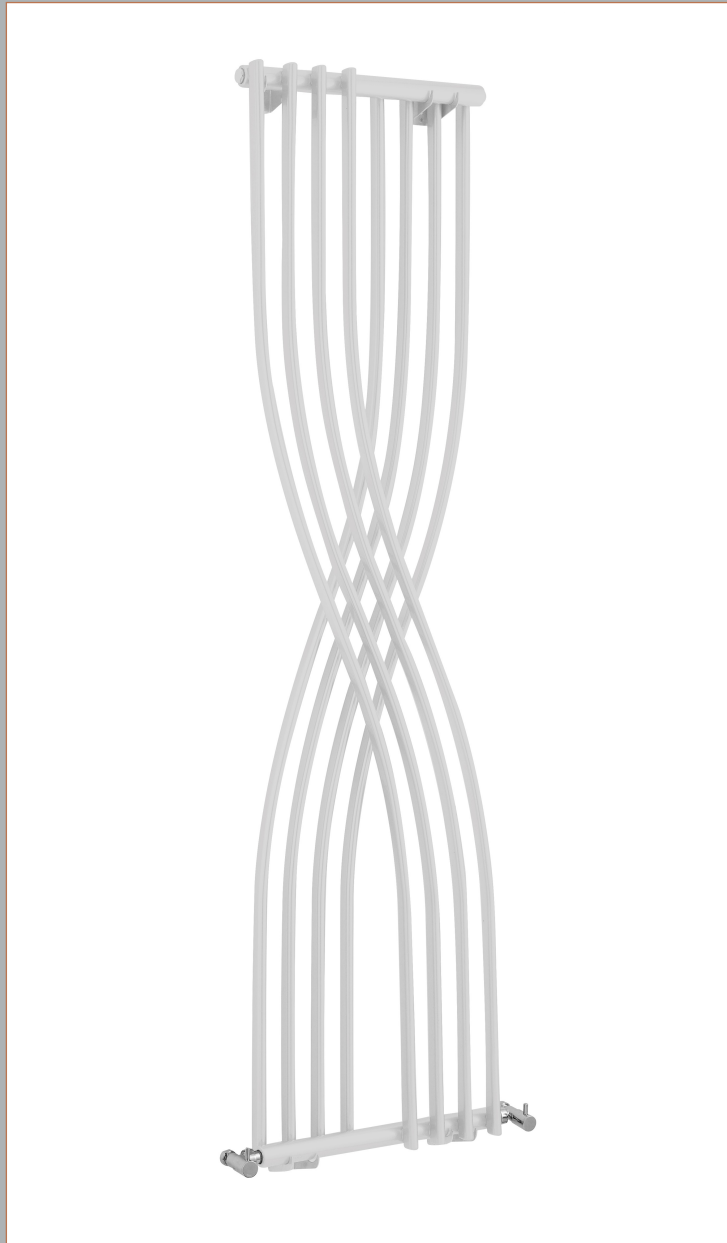

Sales Code: HLW94

Description: Xcite Designer Radiator 1775X450

Product Dimensions

Height (mm):	1775
Width (mm):	450
Depth (mm):	95
Length (mm):	
Nett Weight (kg):	15.36

Packaging Dimensions

Height (mm):	1880
Width (mm):	525
Length (mm):	0
Gross Weight (kg):	15.86

Packaging Data

Box Colour:	White Cardboard Shrinkwrapped
Box Qty:	1
Label Size:	100 x 50
Label Colour:	White Label
Label Qty:	2

Outer Box Dimensions (If Applicable)

Height (mm):	
Width (mm):	
Length (mm):	
Gross Weight (kg):	
Barcode:	5056211886112

Product Details

Country of Origin:	China		
Fitting Instruction:	No		
Certification:	CE & UKCA: Yes	RoHS: N/A	WEEE: N/A
Colour/Finish:	High Gloss White		
RAL No:	9016		
Product Material:	Steel		
Heat Element Wattage:	Not Applicable		
Heating Element Wattage Compatible:	N/A		
BTU Outputs:	30°C / 946	50°C / 2020	60°C / 2559
Thermal Outputs: (Watts)	30°C / 277	50°C / 592	60°C / 599
Pipe Centres - If Vertical:			
Pipe Centres - If Horizontal:	540		
Max Projection:	110mm		
Tube Diameter:			
Packaging Volume (L):			
Wall to Centre of Tappings:	N/A		
Floor to Centre of Tappings:	51		
Dual Fuel:	N/A		
IP Rating:			