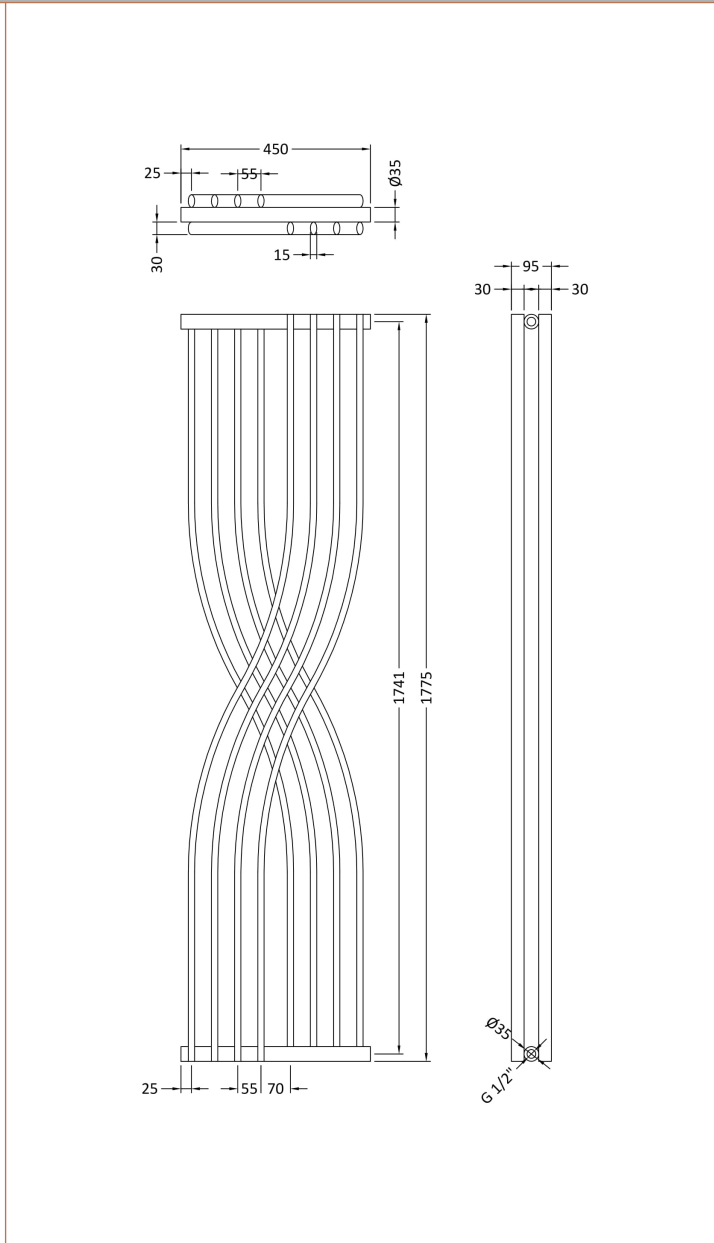

Sales Code: HLW94

Description: Xcite Designer Radiator 1775X450

Product Dimensions

Height (mm):	1775
Width (mm):	450
Depth (mm):	95
Length (mm):	
Nett Weight (kg):	15.36

Packaging Dimensions

Height (mm):	1880
Width (mm):	525
Length (mm):	0
Gross Weight (kg):	15.86

Packaging Data

Box Colour:	White Cardboard Shrinkwrapped
Box Qty:	1
Label Size:	100 x 50
Label Colour:	White Label
Label Qty:	2

Outer Box Dimensions (If Applicable)

Height (mm):	
Width (mm):	
Length (mm):	
Gross Weight (kg):	
Barcode:	5056211886112

Product Details

Country of Origin:	China		
Fitting Instruction:	No		
Certification:	CE & UKCA: Yes	RoHS: N/A	WEEE: N/A
Colour/Finish:	High Gloss White		
RAL No:	9016		
Product Material:	Steel		
Heat Element Wattage:	Not Applicable		
Heating Element Wattage Compatible:	N/A		
BTU Outputs:	30°C / 946	50°C / 2020	60°C / 2559
Thermal Outputs: (Watts)	30°C / 277	50°C / 592	60°C / 599
Pipe Centres - If Vertical:			
Pipe Centres - If Horizontal:	540		
Max Projection:	110mm		
Tube Diameter:			
Packaging Volume (L):			
Wall to Centre of Tappings:	N/A		
Floor to Centre of Tappings:	51		
Dual Fuel:	N/A		
IP Rating:			