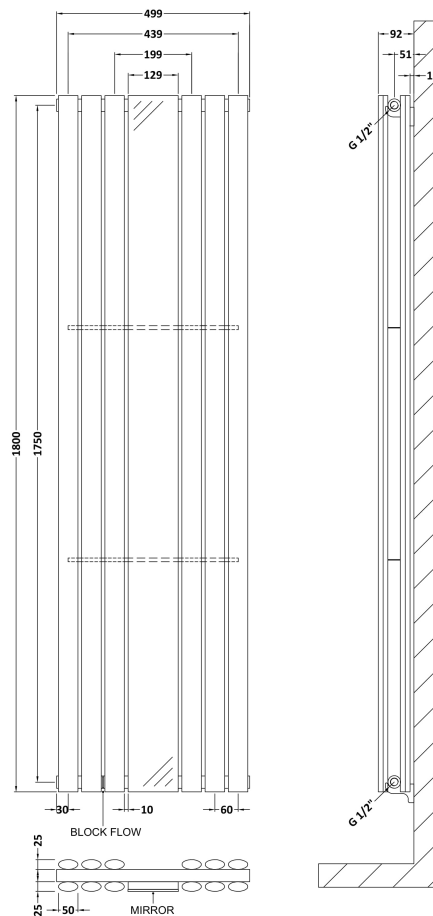

Sales Code: HL331

Description: Revive Double Panel With Mirror 1800X499

Product Dimensions

Height (mm):	1800
Width (mm):	499
Depth (mm):	78
Length (mm):	
Nett Weight (kg):	42.3

Packaging Dimensions

Height (mm):	1890
Width (mm):	560
Length (mm):	110
Gross Weight (kg):	42.8

Packaging Data

Box Colour:	White Cardboard Shrinkwrapped
Box Qty:	1
Label Size:	100 x 50
Label Colour:	White Label
Label Qty:	2

Outer Box Dimensions (If Applicable)

Height (mm):	
Width (mm):	
Length (mm):	
Gross Weight (kg):	
Barcode:	5055146143154

Product Details

Country of Origin:	China		
Fitting Instruction:	No		
Certification:	CE & UKCA: Yes	RoHS: N/A	WEEE: N/A
Colour/Finish:	High Gloss White		
RAL No:	9016		
Product Material:	Steel		
Heat Element Wattage:	Not Applicable		
Heating Element Wattage Compatible:	N/A		
BTU Outputs:	30°C / 1942	50°C / 4006	60°C / 5075
Thermal Outputs: (Watts)	30°C / 569	50°C / 1174	60°C / 1520
Pipe Centres - If Vertical:			
Pipe Centres - If Horizontal:	589		
Max Projection:	110mm		
Tube Diameter:			
Packaging Volume (L):			
Wall to Centre of Tappings:	N/A		
Floor to Centre of Tappings:	51		
Dual Fuel:	N/A		
IP Rating:			