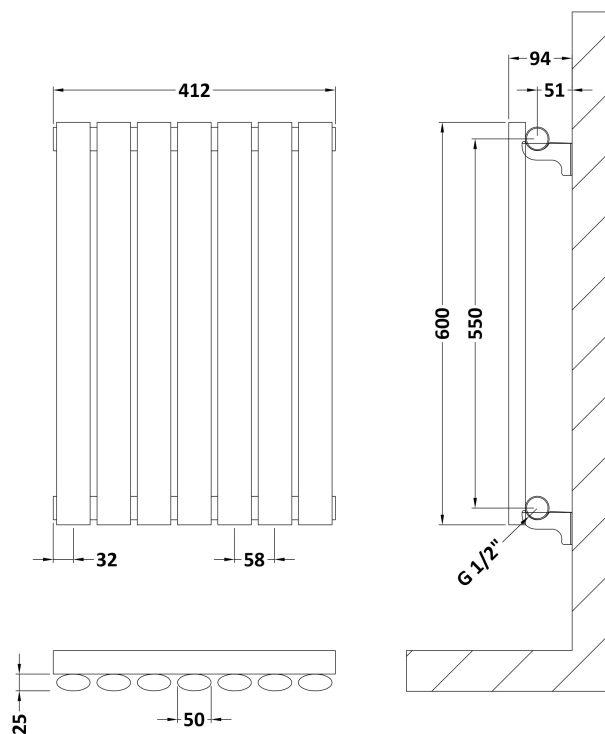

### Product Dimensions

Height (mm):	600
Width (mm):	412
Depth (mm):	55
Length (mm):	
Nett Weight (kg):	9.5

### Packaging Dimensions

Height (mm):	660
Width (mm):	480
Length (mm):	90
Gross Weight (kg):	10

### Outer Box Dimensions (If Applicable)

Height (mm):	
Width (mm):	
Length (mm):	
Gross Weight (kg):	
Barcode:	5056211885085

### Product Details

Country of Origin:	China		
Fitting Instruction:	No		
Certification:	CE & UKCA: Yes	RoHS: N/A	WEEE: N/A
Colour/Finish:	Anthracite		
RAL No:	7016		
Product Material:	Steel		
Heat Element Wattage:	Not Applicable		
Heating Element Wattage Compatible:	N/A		
BTU Outputs:	30°C / 534	50°C / 1034	60°C / 1309
Thermal Outputs (Watts):	30°C / 157	50°C / 303	60°C / 384
Pipe Centres - If Vertical:			
Pipe Centres - If Horizontal:	502		
Max Projection:	110mm		
Tube Diameter:			
Packaging Volume (L):			
Wall to Centre of Tappings:	N/A		
Floor to Centre of Tappings:	51		
Dual Fuel:	N/A		
IP Rating:			