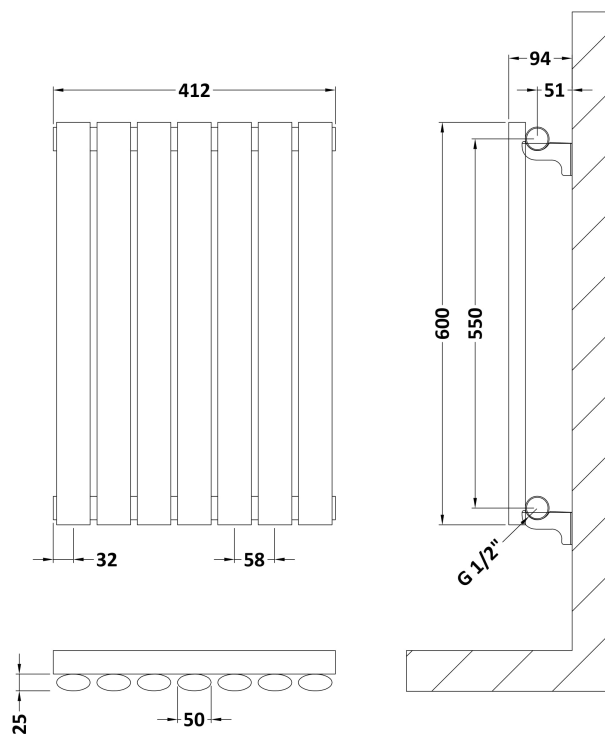

Sales Code: HL337

Description: Revive Horizontal Single Panel 600X412

Product Dimensions

Height (mm):	600
Width (mm):	412
Depth (mm):	55
Length (mm):	
Nett Weight (kg):	9.5

Packaging Dimensions

Height (mm):	660
Width (mm):	480
Length (mm):	90
Gross Weight (kg):	10

Packaging Data

Box Colour:	White Cardboard Shrinkwrapped
Box Qty:	1
Label Size:	100 x 50
Label Colour:	White Label
Label Qty:	2

Outer Box Dimensions (If Applicable)

Height (mm):	
Width (mm):	
Length (mm):	
Gross Weight (kg):	
Barcode:	5056211885078

Product Details

Country of Origin:	China		
Fitting Instruction:	No		
Certification:	CE & UKCA: Yes	RoHS: N/A	WEEE: N/A
Colour/Finish:	High Gloss White		
RAL No:	9016		
Product Material:	Steel		
Heat Element Wattage:	Not Applicable		
Heating Element Wattage Compatible:	N/A		
BTU Outputs:	30°C / 534	50°C / 1034	60°C / 1309
Thermal Outputs: (Watts)	30°C / 157	50°C / 303	60°C / 384
Pipe Centres - If Vertical:			
Pipe Centres - If Horizontal:	502		
Max Projection:	110mm		
Tube Diameter:			
Packaging Volume (L):			
Wall to Centre of Tappings:	N/A		
Floor to Centre of Tappings:	51		
Dual Fuel:	N/A		
IP Rating:			