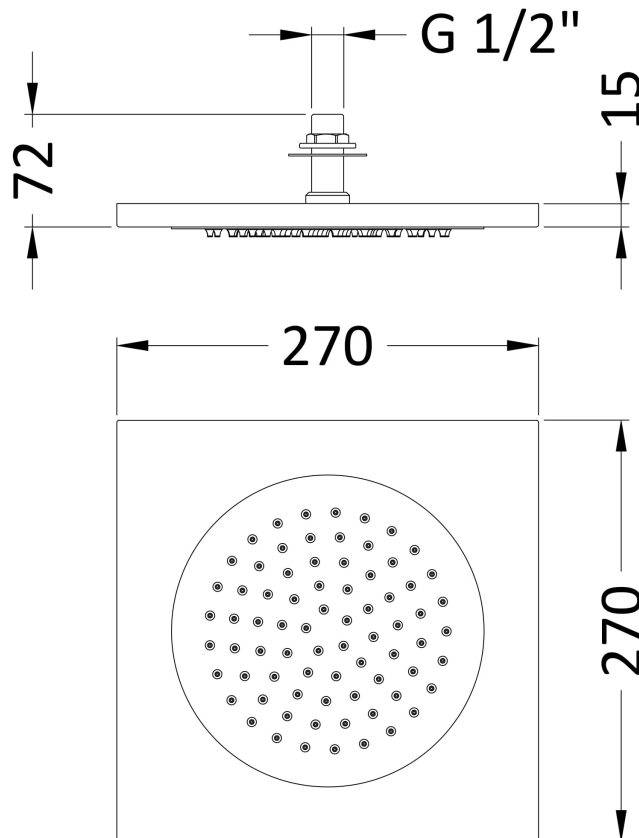

Sales Code: HEAD80

Description: Ceiling Tile Shower Head 270mm

Product Dimensions

Length (mm):	
Width (mm):	270
Height (mm):	72
Depth (mm):	270
Nett Weight (kg):	1.5

Packaging Dimensions

Length (mm):	300
Width (mm):	300
Height (mm):	105
Gross Weight (kg):	1.5

Packaging Data

Box Colour:	White Cardboard Box
Box Qty:	1
Label Size:	100 x 50
Label Colour:	White Label
Label Qty:	2

Outer Box Dimensions (If Applicable)

Length (mm):	
Width (mm):	560
Height (mm):	330
Depth (mm):	340
Gross Weight (kg):	8
Barcode:	5055369036806

Product Details

Country of Origin:	China
Fitting Instruction:	No
Product Material:	Stainless Steel
Mount Type:	Wall, Surface
Outlet Elbow Supplied:	No
Easy Clean:	Yes
Head Included:	Yes
Handset Included:	No
Body Jets Included:	Not Applicable
No of Body Jets:	Not Applicable
Operating Pressure (bar):	0.5
Valve/Cartridge Type:	Not Applicable
Flow Rates (L/min):	0.1 bar: N/A 0.5 bar: N/A 1 bar: N/A 2 bar: N/A 3 bar: N/A
TMV2 Approved:	No Approval No: N/A
TMV3 Approved:	No Approval No: N/A
WRAS Approved:	No Approval No: N/A
Head Function:	Single
Handset Function:	Not Applicable
Body Jet Info:	Not Applicable
Pipe Size:	Not Applicable
Pipe Centres:	N/A
Colour/Finish:	Chrome
Hose Included:	Not Applicable
No. of Outlets:	N/A