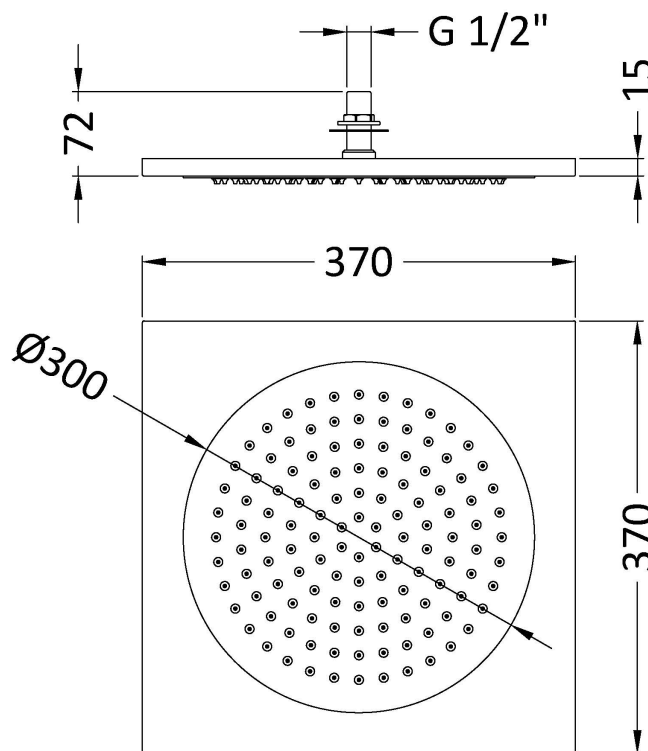

Sales Code: HEAD81

Description: Ceiling Tile Shower Head 370mm

Product Dimensions

Length (mm):	
Width (mm):	370
Height (mm):	72
Depth (mm):	370
Nett Weight (kg):	2.2

Packaging Dimensions

Length (mm):	370
Width (mm):	370
Height (mm):	75
Gross Weight (kg):	2.2

Packaging Data

Box Colour:	White Cardboard Box
Box Qty:	1
Label Size:	100 x 50
Label Colour:	White Label
Label Qty:	2

Outer Box Dimensions (If Applicable)

Length (mm):	
Width (mm):	450
Height (mm):	400
Depth (mm):	410
Gross Weight (kg):	9
Barcode:	5055369036813

Product Details

Country of Origin:	China
Fitting Instruction:	No
Product Material:	Stainless Steel
Mount Type:	Wall, Surface
Outlet Elbow Supplied:	No
Easy Clean:	Yes
Head Included:	Yes
Handset Included:	No
Body Jets Included:	Not Applicable
No of Body Jets:	Not Applicable
Operating Pressure (bar):	0.5
Valve/Cartridge Type:	Not Applicable
Flow Rates (L/min):	0.1 bar: N/A 0.5 bar: N/A 1 bar: N/A 2 bar: N/A 3 bar: N/A
TMV2 Approved:	No Approval No: N/A
TMV3 Approved:	No Approval No: N/A
WRAS Approved:	No Approval No: N/A
Head Function:	Single
Handset Function:	Not Applicable
Body Jet Info:	Not Applicable
Pipe Size:	Not Applicable
Pipe Centres:	N/A
Colour/Finish:	Chrome
Hose Included:	Not Applicable
No. of Outlets:	N/A