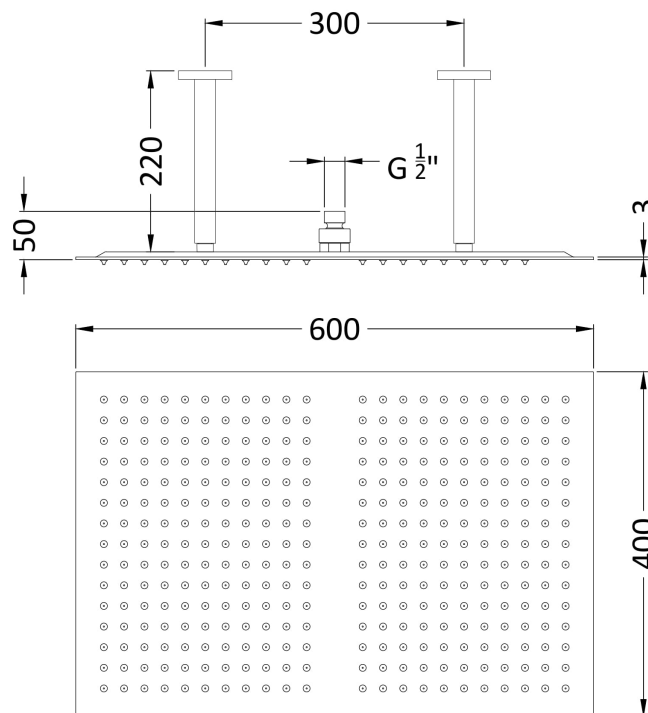

Sales Code: HEAD66

Description: Ceiling Mounted Shower Head 600X400mm

**Product Dimensions**

Length (mm):	
Width (mm):	600
Height (mm):	220
Depth (mm):	400
Nett Weight (kg):	7.8

**Packaging Dimensions**

Length (mm):	700
Width (mm):	520
Height (mm):	115
Gross Weight (kg):	7.8

**Packaging Data**

Box Colour:	White Cardboard Box
Box Qty:	1
Label Size:	100 x 50
Label Colour:	White Label
Label Qty:	2

**Outer Box Dimensions (If Applicable)**

Length (mm):	
Width (mm):	
Height (mm):	
Depth (mm):	
Gross Weight (kg):	
Barcode:	5055369021307

**Product Details**

Country of Origin:	China
Fitting Instruction:	No
Product Material:	Stainless Steel
Mount Type:	Surface, Wall
Outlet Elbow Supplied:	No
Easy Clean:	Yes
Head Included:	Yes
Handset Included:	No
Body Jets Included:	Not Applicable
No of Body Jets:	Not Applicable
Operating Pressure (bar):	0.5
Valve/Cartridge Type:	Not Applicable
Flow Rates (L/min):	0.1 bar: N/A 0.5 bar: N/A 1 bar: N/A 2 bar: N/A 3 bar: N/A
TMV2 Approved:	No Approval No: N/A
TMV3 Approved:	No Approval No: N/A
WRAS Approved:	No Approval No: N/A
Head Function:	Single
Handset Function:	Not Applicable
Body Jet Info:	Not Applicable
Pipe Size:	Not Applicable
Pipe Centres:	N/A
Colour/Finish:	Chrome
Hose Included:	Not Applicable
No. of Outlets:	N/A