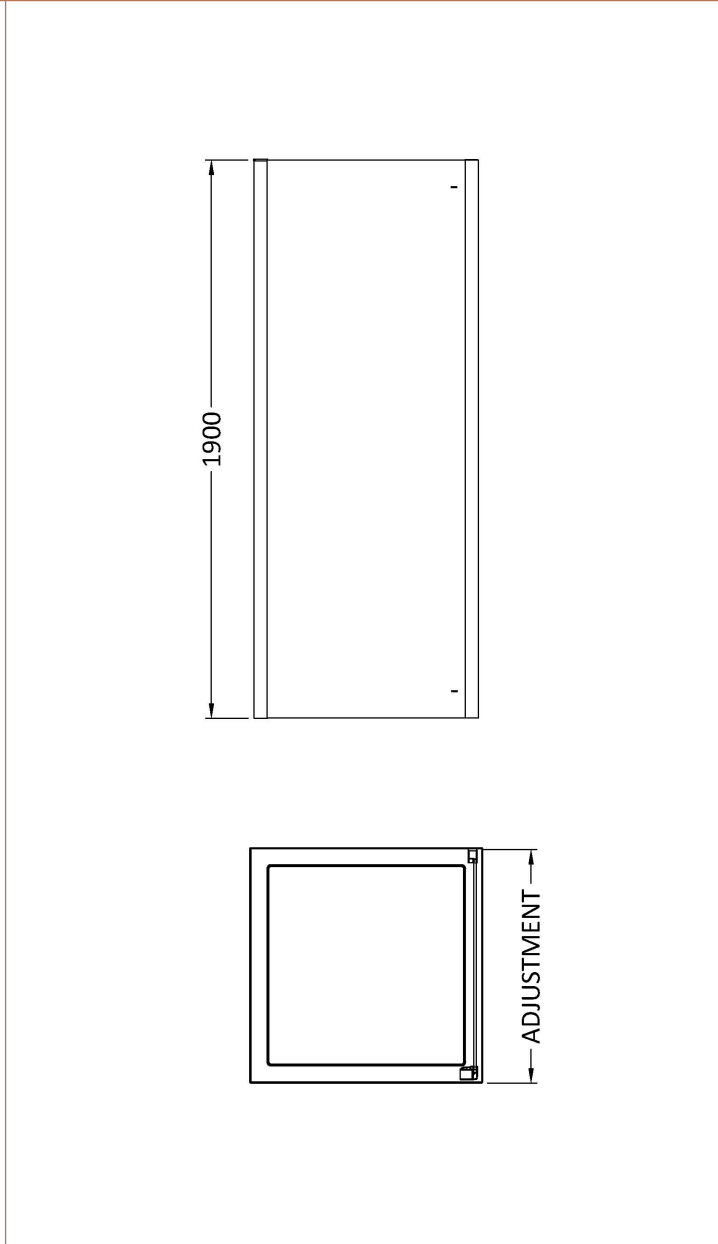

Sales Code: M80EP-E8

Description: 800 Side Panel 8mm

| | |
|---|-------------------------------|
| Product Dimensions | |
| Height (mm): | 1900 |
| Width (mm): | 790 |
| Depth (mm): | 31 |
| Nett Weight (kg): | 31.4 |
| Packaging Dimensions | |
| Height (mm): | 1970 |
| Width (mm): | 820 |
| Length (mm): | 90 |
| Gross Weight (kg): | 31.4 |
| Packaging Data | |
| Box Colour: | Brown Cardboard Box - Printed |
| Box Qty: | 1 |
| Label Size: | 100 x 50 |
| Label Colour: | Not Applicable |
| Label Qty: | 0 |
| Outer Box Dimensions (If Applicable) | |
| Height (mm): | |
| Width (mm): | |
| Depth (mm): | |
| Length (mm): | |
| Gross Weight (kg): | |
| Barcode: | 5055369080663 |
| Product Details | |
| Country of Origin: | China |
| Fitting Instruction: | No |
| CE & UKCA: | Yes |
| Profile Material: | Aluminium |
| Profile Finish: | Polished Chrome |
| Adjustments (mm): | 765mm -790mm |
| Entry Width (mm): | N/A |
| Swing In Dim (mm): | N/A |
| Swing Out Dim (mm): | N/A |
| Radius (mm): | Not Applicable |
| Glass Thickness (mm): | 8 |
| Easy Fit: | No |
| Easy Clean: | Yes |
| Handle Style: | Not Applicable |
| Handle Material: | Not Applicable |
| Enclosure Design: | Semi-Frameless |
| Wheel Type: | Not Applicable |
| Support Bar Included: | Support Bar Not Included |
| Extras: | Screw Cover Strip |