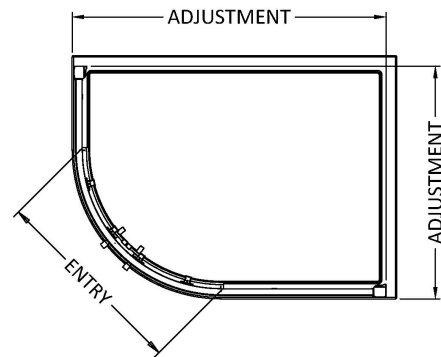

### Outer Box Dimensions (If Applicable)

Height (mm):	
Width (mm):	
Depth (mm):	
Length (mm):	
Gross Weight (kg):	
Barcode:	5055369075072

### Product Details

Country of Origin:	China
Fitting Instruction:	No
CE & UKCA:	N/A
Profile Material:	Aluminium
Profile Finish:	Polished Chrome
Adjustments (mm):	1160mm-1180mm / 760mm-780mm
Entry Width (mm):	455mm
Swing In Dim (mm):	N/A
Swing Out Dim (mm):	N/A
Radius (mm):	538 mm
Glass Thickness (mm):	8
Easy Fit:	Yes
Easy Clean:	Yes
Handle Style:	Not Applicable
Handle Material:	Not Applicable
Enclosure Design:	Framed
Wheel Type:	Not Applicable
Support Bar Included:	Support Bar Not Included
Extras:	None

### Product Dimensions

Height (mm):	1900
Width (mm):	1180
Depth (mm):	780
Nett Weight (kg):	39.1

### Packaging Dimensions

Height (mm):	1960
Width (mm):	725
Length (mm):	110
Gross Weight (kg):	39.1