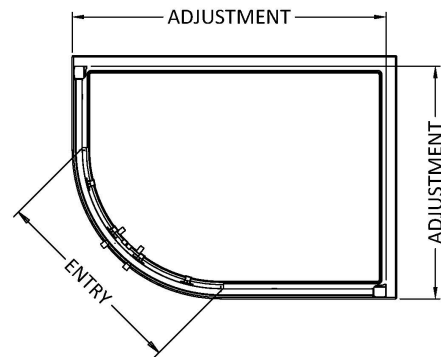

### Product Dimensions

Height (mm):	1900
Width (mm):	780
Depth (mm):	1180
Nett Weight (kg):	35.2

### Packaging Dimensions

Height (mm):	1940
Width (mm):	430
Length (mm):	90
Gross Weight (kg):	35.2

### Product Dimensions

Height (mm):	1900
Width (mm):	1180
Depth (mm):	780
Nett Weight (kg):	39.1

### Packaging Dimensions

Height (mm):	1960
Width (mm):	725
Length (mm):	110
Gross Weight (kg):	39.1