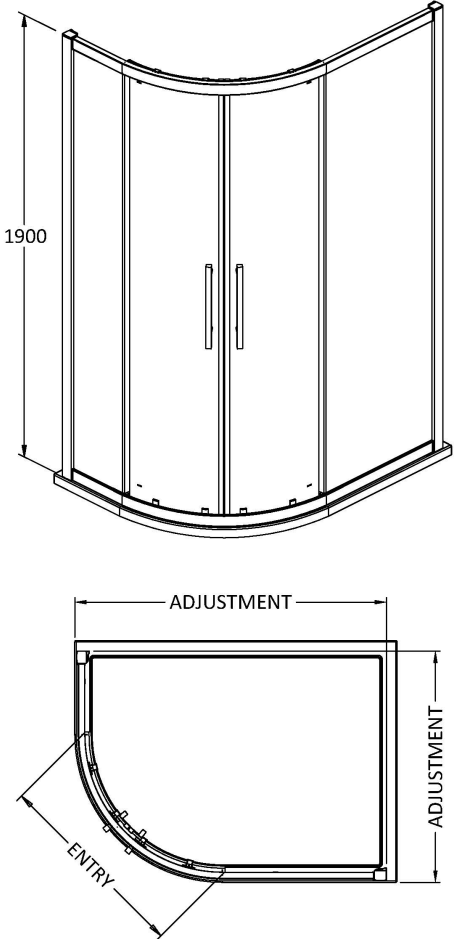

Sales Code: M1280Q-E8

Description: 1200X 800 Double Door Quad

Packaging Details

Barcode: 5055275815922