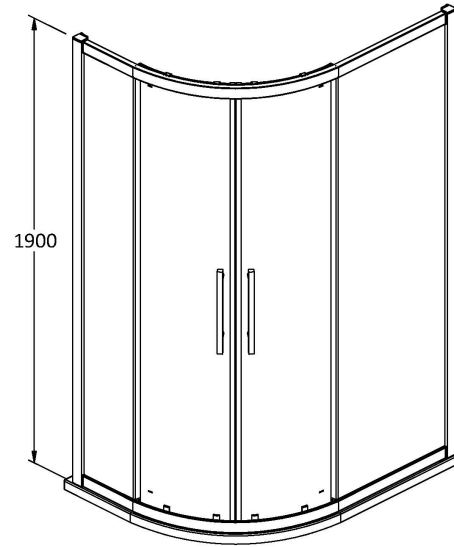

### Product Dimensions

Height (mm):	1900
Width (mm):	780
Depth (mm):	1180
Nett Weight (kg):	35.2

### Outer Box Dimensions (If Applicable)

Height (mm):	
Width (mm):	
Depth (mm):	
Length (mm):	
Gross Weight (kg):	
Barcode:	5055369075072

### Product Details

Country of Origin:	China
Fitting Instruction:	No
CE & UKCA:	N/A
Profile Material:	Aluminium
Profile Finish:	Polished Chrome
Adjustments (mm):	1160mm-1180mm / 760mm-780mm
Entry Width (mm):	455mm
Swing In Dim (mm):	N/A
Swing Out Dim (mm):	N/A
Radius (mm):	538 mm
Glass Thickness (mm):	8
Easy Fit:	Yes
Easy Clean:	Yes
Handle Style:	Not Applicable
Handle Material:	Not Applicable
Enclosure Design:	Framed
Wheel Type:	Not Applicable
Support Bar Included:	Support Bar Not Included
Extras:	None

### Product Dimensions

Height (mm):	1900
Width (mm):	1180
Depth (mm):	780
Nett Weight (kg):	39.1