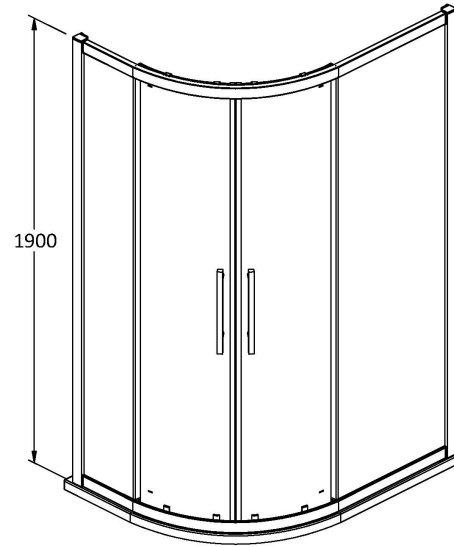

### Product Dimensions

Height (mm):	1900
Width (mm):	780
Depth (mm):	1180
Nett Weight (kg):	35.2

### Packaging Dimensions

Height (mm):	1940
Width (mm):	430
Length (mm):	90
Gross Weight (kg):	35.2

### Product Dimensions

Height (mm):	1900
Width (mm):	1180
Depth (mm):	780
Nett Weight (kg):	39.1

### Packaging Dimensions

Height (mm):	1960
Width (mm):	725
Length (mm):	110
Gross Weight (kg):	39.1