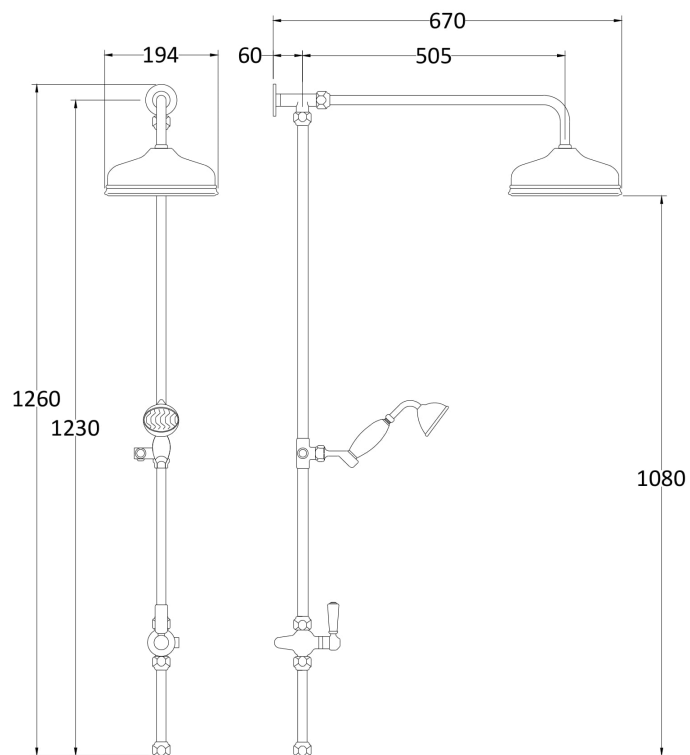

Sales Code: AM412

Description: Victorian Black Grand Rigid Riser Kit

Product Dimensions

Length (mm):	
Width (mm):	194
Height (mm):	1260
Depth (mm):	670
Nett Weight (kg):	4.7

Packaging Dimensions

Length (mm):	1100
Width (mm):	240
Height (mm):	110
Gross Weight (kg):	5.2

Packaging Data

Box Colour:	White Cardboard Box
Box Qty:	1
Label Size:	100 x 50
Label Colour:	White Label
Label Qty:	2

Outer Box Dimensions (If Applicable)

Length (mm):	
Width (mm):	
Height (mm):	
Depth (mm):	
Gross Weight (kg):	19
Barcode:	5055275867976

Product Details

Country of Origin:	China
Fitting Instruction:	No
Product Material:	Brass/ABS
Mount Type:	Wall, Surface
Outlet Elbow Supplied:	No
Easy Clean:	No
Head Included:	Yes
Handset Included:	Yes
Body Jets Included:	No
No of Body Jets:	Not Applicable
Operating Pressure (bar):	0.5
Valve/Cartridge Type:	Not Applicable
Flow Rates (L/min):	0.1 bar: N/A 0.5 bar: N/A 1 bar: N/A 2 bar: N/A 3 bar: N/A
TMV2 Approved:	No Approval No: N/A
TMV3 Approved:	No Approval No: N/A
WRAS Approved:	No Approval No: N/A
Head Function:	Single
Handset Function:	Single Setting
Body Jet Info:	Not Applicable
Pipe Size:	18 mm
Pipe Centres:	N/A
Colour/Finish:	Chrome
Hose Included:	Yes
No. of Outlets:	2