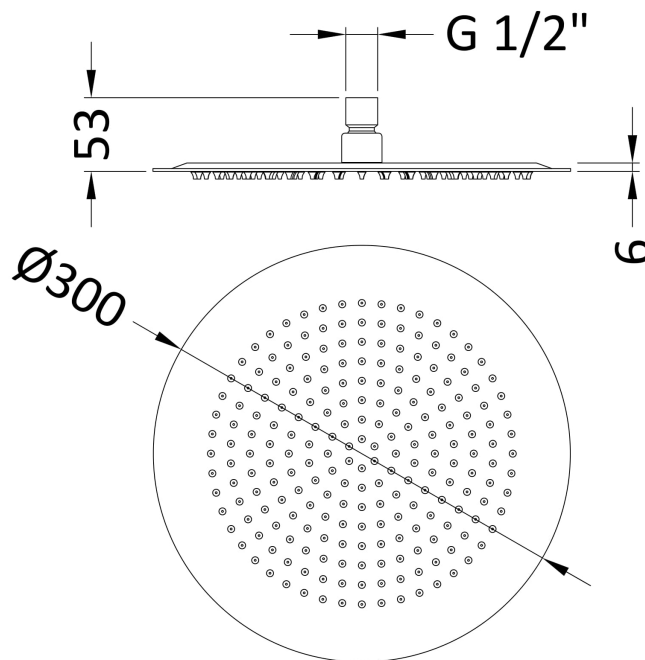

Sales Code: HEAD26

Description: Round Fixed Head 300mm Diameter

Product Dimensions

Length (mm):	
Width (mm):	300
Height (mm):	53
Depth (mm):	300
Nett Weight (kg):	1

Packaging Dimensions

Length (mm):	330
Width (mm):	330
Height (mm):	90
Gross Weight (kg):	1.32

Packaging Data

Box Colour:	White Cardboard Box
Box Qty:	1
Label Size:	100 x 50
Label Colour:	White Label
Label Qty:	2

Outer Box Dimensions (If Applicable)

Length (mm):	
Width (mm):	335
Height (mm):	320
Depth (mm):	650
Gross Weight (kg):	10
Barcode:	5055146185963

Product Details

Country of Origin:	China
Fitting Instruction:	No
Product Material:	Stainless Steel
Mount Type:	Wall, Surface
Outlet Elbow Supplied:	No
Easy Clean:	Yes
Head Included:	Yes
Handset Included:	No
Body Jets Included:	Not Applicable
No of Body Jets:	Not Applicable
Operating Pressure (bar):	0.5
Valve/Cartridge Type:	Not Applicable
Flow Rates (L/min):	0.1 bar: N/A 0.5 bar: N/A 1 bar: N/A 2 bar: N/A 3 bar: N/A
TMV2 Approved:	No Approval No: N/A
TMV3 Approved:	No Approval No: N/A
WRAS Approved:	No Approval No: N/A
Head Function:	Single
Handset Function:	Not Applicable
Body Jet Info:	Not Applicable
Pipe Size:	Not Applicable
Pipe Centres:	N/A
Colour/Finish:	Chrome
Hose Included:	Not Applicable
No. of Outlets:	N/A