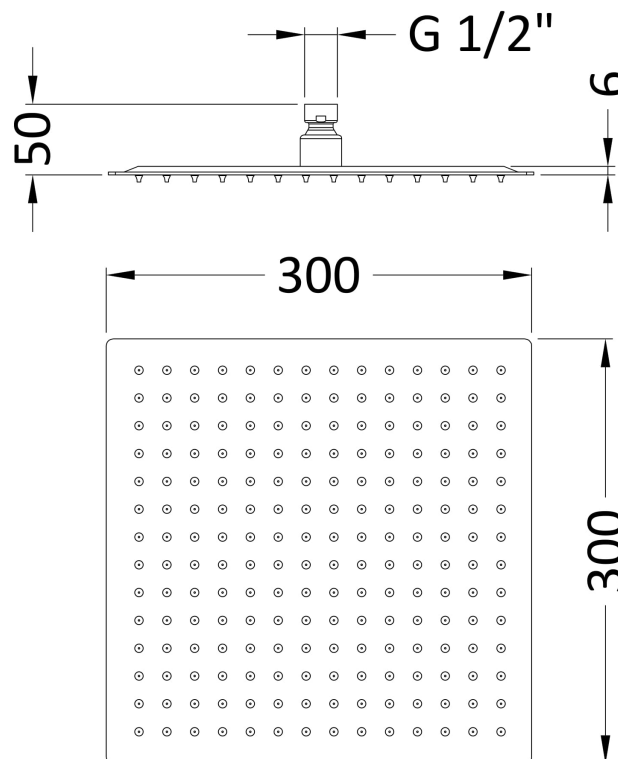

Sales Code: HEAD58

Description: Square Thin Fixed Shower Head 300X300mm

Product Dimensions

Length (mm):	
Width (mm):	300
Height (mm):	50
Depth (mm):	300
Nett Weight (kg):	1.74

Packaging Dimensions

Length (mm):	330
Width (mm):	310
Height (mm):	65
Gross Weight (kg):	1.74

Packaging Data

Box Colour:	White Cardboard Box
Box Qty:	1
Label Size:	100 x 50
Label Colour:	White Label
Label Qty:	2

Outer Box Dimensions (If Applicable)

Length (mm):	
Width (mm):	335
Height (mm):	320
Depth (mm):	650
Gross Weight (kg):	9
Barcode:	5055369018727

Product Details

Country of Origin:	China
Fitting Instruction:	No
Product Material:	Stainless Steel
Mount Type:	Wall, Surface
Outlet Elbow Supplied:	No
Easy Clean:	Yes
Head Included:	Yes
Handset Included:	No
Body Jets Included:	Not Applicable
No of Body Jets:	Not Applicable
Operating Pressure (bar):	0.5
Valve/Cartridge Type:	Not Applicable
Flow Rates (L/min):	0.1 bar: N/A 0.5 bar: N/A 1 bar: N/A 2 bar: N/A 3 bar: N/A
TMV2 Approved:	No Approval No: N/A
TMV3 Approved:	No Approval No: N/A
WRAS Approved:	No Approval No: N/A
Head Function:	Single
Handset Function:	Not Applicable
Body Jet Info:	Not Applicable
Pipe Size:	Not Applicable
Pipe Centres:	N/A
Colour/Finish:	Chrome
Hose Included:	Not Applicable
No. of Outlets:	N/A