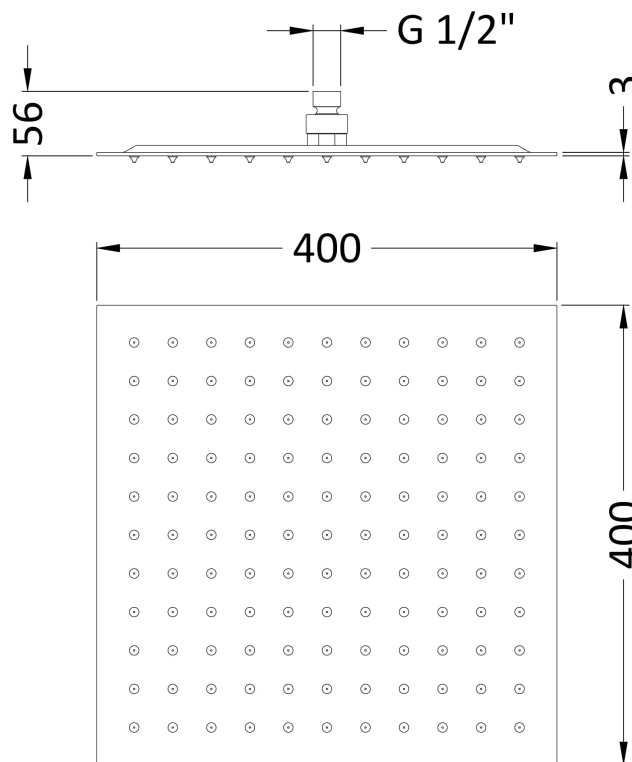

Sales Code: HEAD45

Description: Square Stainless Steel Shower Head 400mm

Product Dimensions

Length (mm):	
Width (mm):	400
Height (mm):	56
Depth (mm):	400
Nett Weight (kg):	3.02

Packaging Dimensions

Length (mm):	440
Width (mm):	440
Height (mm):	90
Gross Weight (kg):	4.39

Packaging Data

Box Colour:	White Cardboard Box
Box Qty:	1
Label Size:	100 x 50
Label Colour:	White Label
Label Qty:	2

Outer Box Dimensions (If Applicable)

Length (mm):	
Width (mm):	420
Height (mm):	340
Depth (mm):	440
Gross Weight (kg):	18
Barcode:	5055369008933

Product Details

Country of Origin:	China
Fitting Instruction:	No
Product Material:	Stainless Steel
Mount Type:	Wall, Surface
Outlet Elbow Supplied:	No
Easy Clean:	Yes
Head Included:	Yes
Handset Included:	No
Body Jets Included:	Not Applicable
No of Body Jets:	Not Applicable
Operating Pressure (bar):	0.5
Valve/Cartridge Type:	Not Applicable
Flow Rates (L/min):	0.1 bar: N/A 0.5 bar: N/A 1 bar: N/A 2 bar: N/A 3 bar: N/A
TMV2 Approved:	No Approval No: N/A
TMV3 Approved:	No Approval No: N/A
WRAS Approved:	No Approval No: N/A
Head Function:	Single
Handset Function:	Not Applicable
Body Jet Info:	Not Applicable
Pipe Size:	Not Applicable
Pipe Centres:	N/A
Colour/Finish:	Chrome
Hose Included:	Not Applicable
No. of Outlets:	N/A