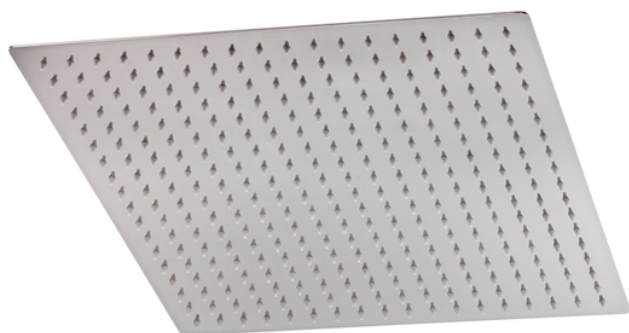

Sales Code: HEAD45

Description: Square Stainless Steel Shower Head 400mm

Product Dimensions

Length (mm):	
Width (mm):	400
Height (mm):	56
Depth (mm):	400
Nett Weight (kg):	3.02

Packaging Dimensions

Length (mm):	440
Width (mm):	440
Height (mm):	90
Gross Weight (kg):	4.39

Packaging Data

Box Colour:	White Cardboard Box
Box Qty:	1
Label Size:	100 x 50
Label Colour:	White Label
Label Qty:	2

Outer Box Dimensions (If Applicable)

Length (mm):	
Width (mm):	420
Height (mm):	340
Depth (mm):	440
Gross Weight (kg):	18
Barcode:	5055369008933

Product Details

Country of Origin:	China
Fitting Instruction:	No
Product Material:	Stainless Steel
Mount Type:	Wall, Surface
Outlet Elbow Supplied:	No
Easy Clean:	Yes
Head Included:	Yes
Handset Included:	No
Body Jets Included:	Not Applicable
No of Body Jets:	Not Applicable
Operating Pressure (bar):	0.5
Valve/Cartridge Type:	Not Applicable
Flow Rates (L/min):	0.1 bar: N/A 0.5 bar: N/A 1 bar: N/A 2 bar: N/A 3 bar: N/A
TMV2 Approved:	No Approval No: N/A
TMV3 Approved:	No Approval No: N/A
WRAS Approved:	No Approval No: N/A
Head Function:	Single
Handset Function:	Not Applicable
Body Jet Info:	Not Applicable
Pipe Size:	Not Applicable
Pipe Centres:	N/A
Colour/Finish:	Chrome
Hose Included:	Not Applicable
No. of Outlets:	N/A