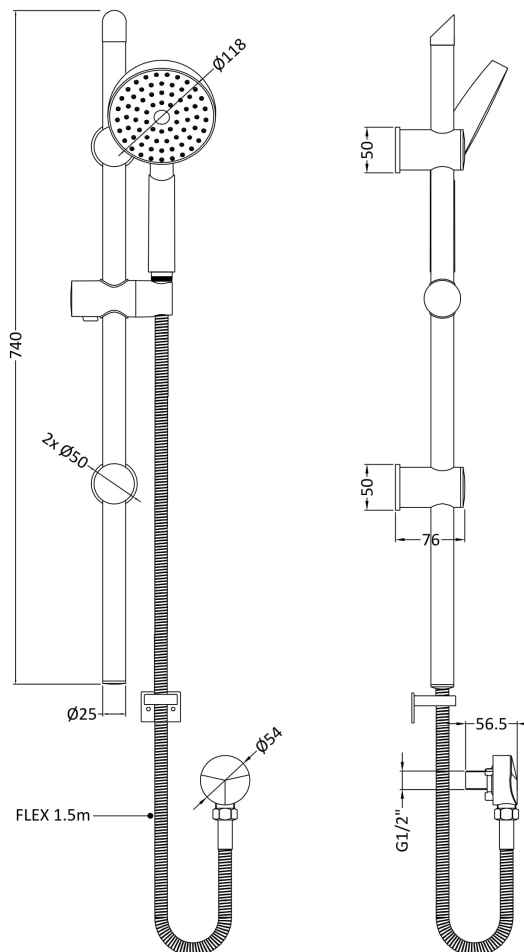

Sales Code: JTY004

Description: Slider Rail Kit

Product Dimensions

Length (mm):	
Width (mm):	96
Height (mm):	740
Depth (mm):	76
Nett Weight (kg):	1.19

Packaging Dimensions

Length (mm):	790
Width (mm):	160
Height (mm):	83
Gross Weight (kg):	1.19

Packaging Data

Box Colour:	White Cardboard Box
Box Qty:	1
Label Size:	100 x 50
Label Colour:	White Label
Label Qty:	2

Outer Box Dimensions (If Applicable)

Length (mm):	
Width (mm):	430
Height (mm):	340
Depth (mm):	800
Gross Weight (kg):	18
Barcode:	5055146163961

Product Details

Country of Origin:	China
Fitting Instruction:	No
Product Material:	Brass/ABS
Mount Type:	Surface, Wall
Outlet Elbow Supplied:	Yes
Easy Clean:	Yes
Head Included:	No
Handset Included:	Yes
Body Jets Included:	No
No of Body Jets:	Not Applicable
Operating Pressure (bar):	0.5
Valve/Cartridge Type:	Not Applicable
Flow Rates (L/min):	0.1 bar: N/A 0.5 bar: N/A 1 bar: N/A 2 bar: N/A 3 bar: N/A
TMV2 Approved:	No Approval No: N/A
TMV3 Approved:	No Approval No: N/A
WRAS Approved:	No Approval No: N/A
Head Function:	Not Applicable
Handset Function:	Single Setting
Body Jet Info:	Not Applicable
Pipe Size:	15 mm (1/2" Bsp)
Pipe Centres:	N/A
Colour/Finish:	Chrome
Hose Included:	Yes
No. of Outlets:	1