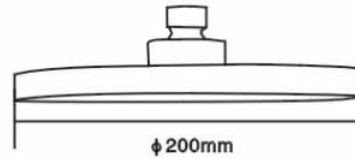

Sales Code: HEAD49

Description: Round Shower Head 200mm

### Product Dimensions

Length (mm):	
Width (mm):	200
Height (mm):	50
Depth (mm):	200
Nett Weight (kg):	0.37

### Packaging Dimensions

Length (mm):	50
Width (mm):	212
Height (mm):	212
Gross Weight (kg):	0.38

### Outer Box Dimensions (If Applicable)

Length (mm):	
Width (mm):	225
Height (mm):	430
Depth (mm):	265
Gross Weight (kg):	4
Barcode:	5055369016013