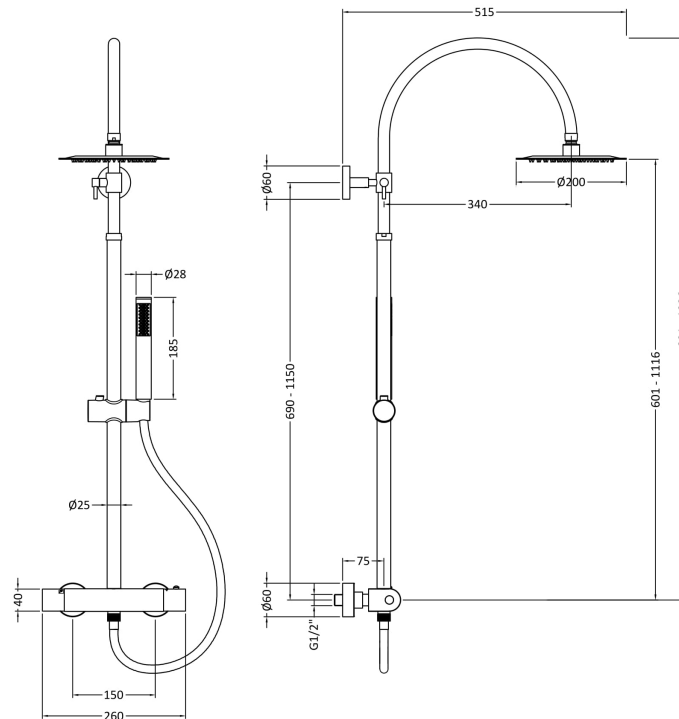

### Product Dimensions

Length (mm):	
Width (mm):	260
Height (mm):	1336
Depth (mm):	415
Nett Weight (kg):	3.97

### Packaging Dimensions

Length (mm):	872
Width (mm):	400
Height (mm):	105
Gross Weight (kg):	4.5

### Outer Box Dimensions (If Applicable)

Length (mm):	
Width (mm):	415
Height (mm):	885
Depth (mm):	540
Gross Weight (kg):	
Barcode:	5056211899686

### Product Details

Country of Origin:	China
Fitting Instruction:	No
Product Material:	Brass
Mount Type:	Wall, Surface
Outlet Elbow Supplied:	No
Easy Clean:	Yes
Head Included:	Yes
Handset Included:	Yes
Body Jets Included:	No
No of Body Jets:	Not Applicable
Operating Pressure (bar):	0.5
Valve/Cartridge Type:	1/4 Turn Ceramic Disc
Flow Rates (L/min):	0.1 bar: N/A 0.5 bar: 7.5 1 bar: 11 2 bar: 16.5 3 bar: 21
TMV2 Approved:	No Approval No: N/A
TMV3 Approved:	No Approval No: N/A
WRAS Approved:	No Approval No: N/A
Head Function:	Single
Handset Function:	Single Setting
Body Jet Info:	Not Applicable
Pipe Size:	15 mm (1/2" Bsp)
Pipe Centres:	150 mm
Colour/Finish:	Chrome
Hose Included:	Yes
No. of Outlets:	2