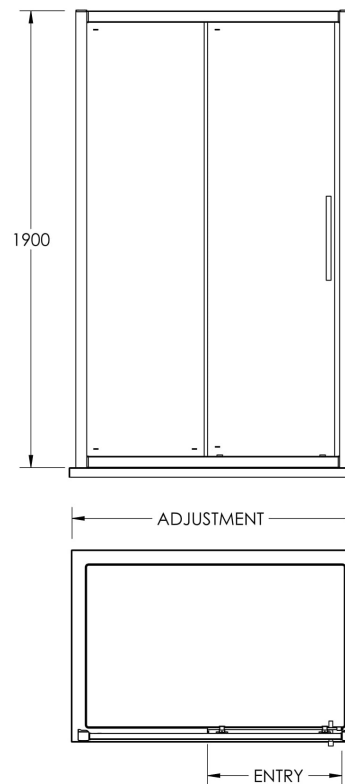

Sales Code: M1000SS-E8

Description: 1000 Single Door Slider 8mm

Code	Description	Adjustment (mm)		Entry Width (mm)
M1000SS-E8	1000 Slider	945	990	380
M1100SS-E8	1100 Slider	1045	1090	430
M1200SS-E8	1200 Slider	1145	1190	480
M1400SS-E8	1400 Slider	1345	1390	580
M1500SS-E8	1500 Slider	1445	1490	630
M1600SS-E8	1600 Slider	1545	1590	680
M1700SS-E8	1700 Slider	1645	1690	730

Product Dimensions

Height (mm):	1900
Width (mm):	990
Depth (mm):	44
Nett Weight (kg):	41.8

Packaging Dimensions

Height (mm):	1960
Width (mm):	725
Length (mm):	65
Gross Weight (kg):	41.8

Packaging Data

Box Colour:	Brown Cardboard Box - Printed
Box Qty:	1
Label Size:	100 x 50
Label Colour:	Not Applicable
Label Qty:	0

Outer Box Dimensions (If Applicable)

Height (mm):	
Width (mm):	
Depth (mm):	
Length (mm):	
Gross Weight (kg):	
Barcode:	5055369080564

Product Details

Country of Origin:	China
Fitting Instruction:	No
CE & UKCA:	Yes
Profile Material:	Aluminium
Profile Finish:	Polished Chrome
Adjustments (mm):	945mm - 990mm
Entry Width (mm):	380mm
Swing In Dim (mm):	N/A
Swing Out Dim (mm):	N/A
Radius (mm):	Not Applicable
Glass Thickness (mm):	8
Easy Fit:	Yes
Easy Clean:	Yes
Handle Style:	Square T Shape Handle
Handle Material:	Metal
Enclosure Design:	Framed
Wheel Type:	Dual, Quick Release
Support Bar Included:	Support Bar Not Included
Extras:	Screw Cover Strip