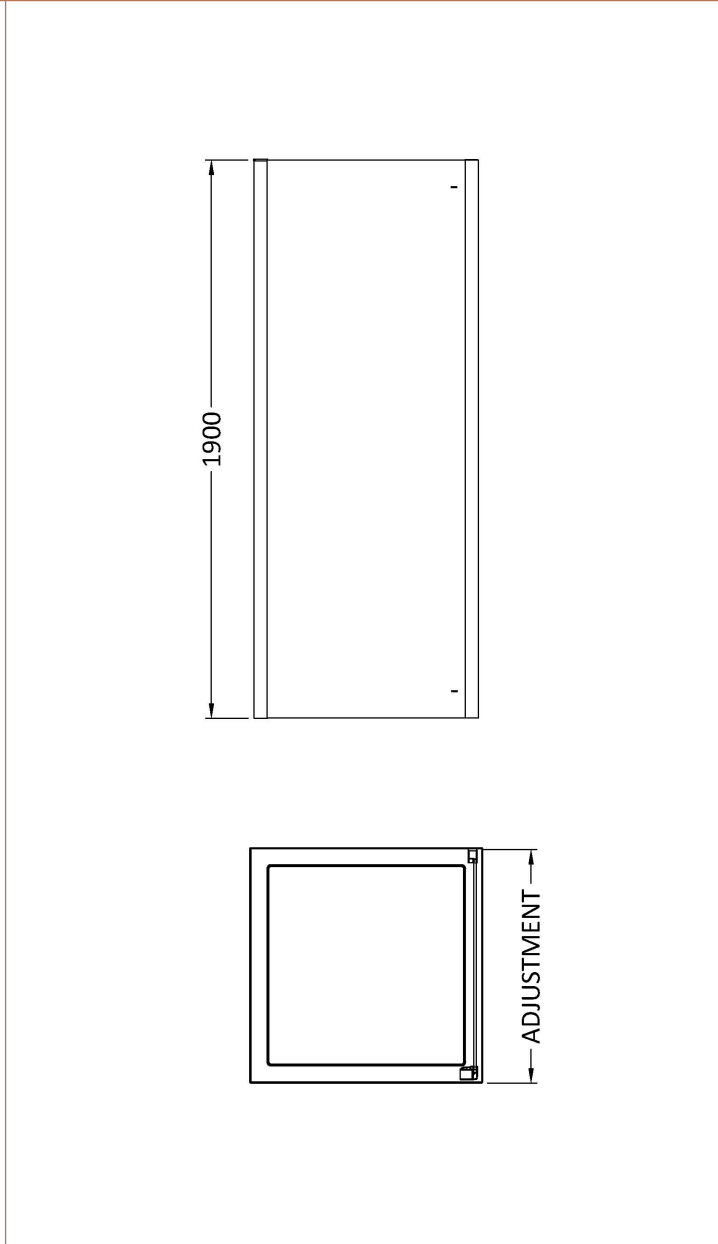

Sales Code: M10EP-E8

Description: 1000 Side Panel 8mm

Product Dimensions

Height (mm):	1900
Width (mm):	990
Depth (mm):	31
Nett Weight (kg):	40.6

Packaging Dimensions

Height (mm):	1960
Width (mm):	1010
Length (mm):	95
Gross Weight (kg):	40.6

Packaging Data

Box Colour:	Brown Cardboard Box - Printed
Box Qty:	1
Label Size:	100 x 50
Label Colour:	Not Applicable
Label Qty:	0

Outer Box Dimensions (If Applicable)

Height (mm):	
Width (mm):	
Depth (mm):	
Length (mm):	
Gross Weight (kg):	
Barcode:	5055369080687

Product Details

Country of Origin:	China
Fitting Instruction:	No
CE & UKCA:	Yes
Profile Material:	Aluminium
Profile Finish:	Polished Chrome
Adjustments (mm):	965mm -990mm
Entry Width (mm):	N/A
Swing In Dim (mm):	N/A
Swing Out Dim (mm):	N/A
Radius (mm):	Not Applicable
Glass Thickness (mm):	8
Easy Fit:	No
Easy Clean:	Yes
Handle Style:	Not Applicable
Handle Material:	Not Applicable
Enclosure Design:	Semi-Frameless
Wheel Type:	Not Applicable
Support Bar Included:	Support Bar Not Included
Extras:	Screw Cover Strip